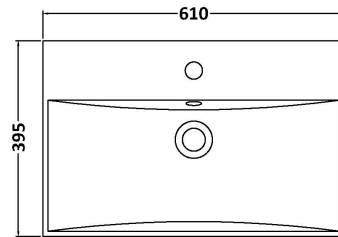

Sales Code: HAV2604D

Description: 600 W/H 2-Drawer Unit & Basin 3

Packaging Details

Barcode: 5056462650609

Sales Code: NPH2624

Description: 600 W/H 2-Drawer Unit (385 Deep)

Product Dimensions

Height (mm):	539
Width (mm):	600
Depth (mm):	385
Nett Weight (kg):	22.5

Packaging Dimensions

Height (mm):	560
Width (mm):	620
Depth (mm):	405
Gross Weight (kg):	23

Packaging Data

Box Colour:	Brown Cardboard Box
Box Qty:	1
Label Size:	100 x 50
Label Colour:	White Label
Label Qty:	2

Outer Box Dimensions (If Applicable)

Height (mm):	
Width (mm):	
Depth (mm):	
Gross Weight (kg):	
Barcode:	5056462696454

Product Details

Country of Origin:	United Kingdom
Fitting Instruction:	No
CE & UKCA:	N/A
FSC Certified Materials:	Yes
Colour:	Metallic Slate
Construction Method:	Cam & Wood Dowel
Construction Type:	Rigid
Cabinet Finish:	MFC Textured Matt
Fascia Finish:	MFC Textured Matt
Cabinet Thickness (mm):	18
Fascia Thickness (mm):	18
Drawer Included:	Yes
Drawer Type:	80mm High Metal S/C Inc Galler
No of Shelves:	0
Hinge Type:	Not Applicable
Hinge Included:	No
Adjustable Legs:	No
Fixings Included:	Yes
Handle Style:	Not Applicable
Waste Shroud:	Yes
Handle Included:	No, Not Required
Handle Type:	Handleless

Sales Code: NVM033

Description: 600 Thin Edged Basin 1Th

Product Dimensions

Height (mm):	170
Width (mm):	610
Depth (mm):	395
Nett Weight (kg):	11

Packaging Dimensions

Height (mm):	190
Width (mm):	630
Depth (mm):	415
Gross Weight (kg):	11.5