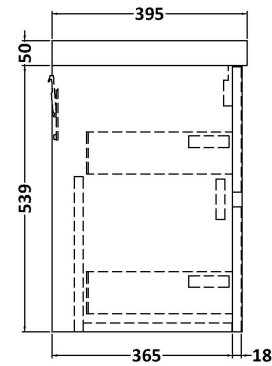

Sales Code: HAV2604D

Description: 600 W/H 2-Drawer Unit & Basin 3

Packaging Details

Barcode: 5056462650609

Sales Code: NPH2624

Description: 600 W/H 2-Drawer Unit (385 Deep)

Product Dimensions

Height (mm):	539
Width (mm):	600
Depth (mm):	385
Nett Weight (kg):	22.5

Packaging Dimensions

Height (mm):	560
Width (mm):	620
Depth (mm):	405
Gross Weight (kg):	23

Packaging Data

Box Colour:	Brown Cardboard Box
Box Qty:	1
Label Size:	100 x 50
Label Colour:	White Label
Label Qty:	2

Outer Box Dimensions (If Applicable)

Height (mm):	
Width (mm):	
Depth (mm):	
Gross Weight (kg):	
Barcode:	5056462696454

Product Details

Country of Origin:	United Kingdom
Fitting Instruction:	No
CE & UKCA:	N/A
FSC Certified Materials:	Yes
Colour:	Metallic Slate
Construction Method:	Cam & Wood Dowel
Construction Type:	Rigid
Cabinet Finish:	MFC Textured Matt
Fascia Finish:	MFC Textured Matt
Cabinet Thickness (mm):	18
Fascia Thickness (mm):	18
Drawer Included:	Yes
Drawer Type:	80mm High Metal S/C Inc Galler
No of Shelves:	0
Hinge Type:	Not Applicable
Hinge Included:	No
Adjustable Legs:	No
Fixings Included:	Yes
Handle Style:	Not Applicable
Waste Shroud:	Yes
Handle Included:	No, Not Required
Handle Type:	Handleless

Sales Code: NVM033

Description: 600 Thin Edged Basin 1Th

Product Dimensions

Height (mm):	170
Width (mm):	610
Depth (mm):	395
Nett Weight (kg):	11

Packaging Dimensions

Height (mm):	190
Width (mm):	630
Depth (mm):	415
Gross Weight (kg):	11.5