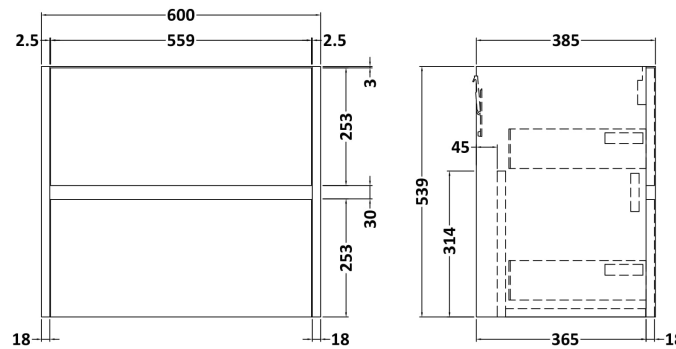

Sales Code: HAV2604D

Description: 600 W/H 2-Drawer Unit & Basin 3

Packaging Details

Barcode: 5056462650609

Sales Code: NPH2624

Description: 600 W/H 2-Drawer Unit (385 Deep)

Product Dimensions

Height (mm):	539
Width (mm):	600
Depth (mm):	385
Nett Weight (kg):	22.5

Packaging Dimensions

Height (mm):	560
Width (mm):	620
Depth (mm):	405
Gross Weight (kg):	23

Packaging Data

Box Colour:	Brown Cardboard Box
Box Qty:	1
Label Size:	100 x 50
Label Colour:	White Label
Label Qty:	2

Sales Code: NVM033

Description: 600 Thin Edged Basin 1Th

Product Dimensions

Height (mm):	170
Width (mm):	610
Depth (mm):	395
Nett Weight (kg):	11

Packaging Dimensions

Height (mm):	190
Width (mm):	630
Depth (mm):	415
Gross Weight (kg):	11.5

Packaging Data

Box Colour:	Brown Cardboard Box - Printed
Box Qty:	1
Label Size:	100 x 50
Label Colour:	White Label
Label Qty:	2

Outer Box Dimensions (If Applicable)

Height (mm):	
Width (mm):	
Depth (mm):	
Gross Weight (kg):	
Barcode:	5056211853428