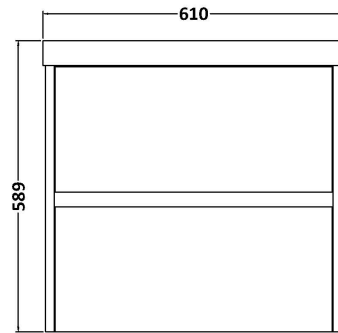

Sales Code: HAV2604D

Description: 600 W/H 2-Drawer Unit & Basin 3

Packaging Details

Barcode: 5056462650609

Sales Code: NPH2624

Description: 600 W/H 2-Drawer Unit (385 Deep)

Product Dimensions

Height (mm):	539
Width (mm):	600
Depth (mm):	385
Nett Weight (kg):	22.5

Packaging Dimensions

Height (mm):	560
Width (mm):	620
Depth (mm):	405
Gross Weight (kg):	23

Packaging Data

Box Colour:	Brown Cardboard Box
Box Qty:	1
Label Size:	100 x 50
Label Colour:	White Label
Label Qty:	2

Sales Code: NVM033

Description: 600 Thin Edged Basin 1Th

Product Dimensions

Height (mm):	170
Width (mm):	610
Depth (mm):	395
Nett Weight (kg):	11

Packaging Dimensions

Height (mm):	190
Width (mm):	630
Depth (mm):	415
Gross Weight (kg):	11.5

Packaging Data

Box Colour:	Brown Cardboard Box - Printed
Box Qty:	1
Label Size:	100 x 50
Label Colour:	White Label
Label Qty:	2

Outer Box Dimensions (If Applicable)

Height (mm):	
Width (mm):	
Depth (mm):	
Gross Weight (kg):	
Barcode:	5056211853428