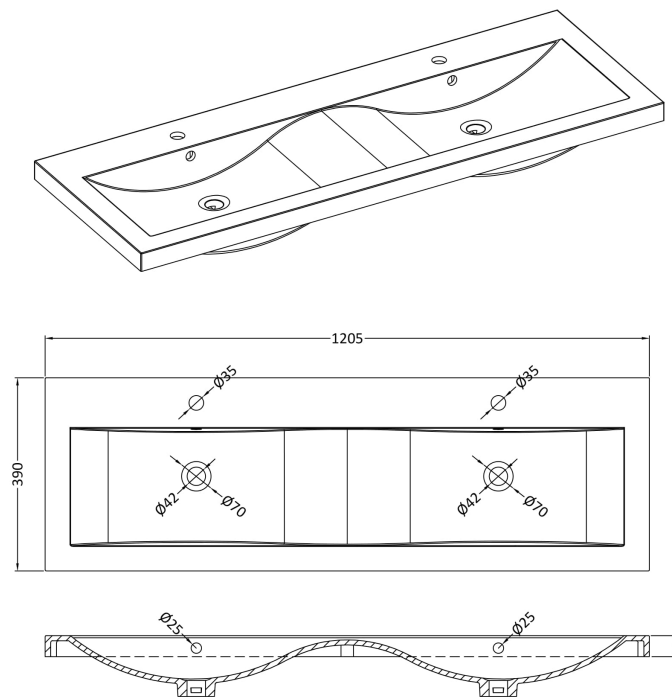

### Product Dimensions

Height (mm):	539
Width (mm):	600
Depth (mm):	385
Nett Weight (kg):	22.5

### Packaging Dimensions

Height (mm):	560
Width (mm):	620
Depth (mm):	405
Gross Weight (kg):	23

### Outer Box Dimensions (If Applicable)

Height (mm):	
Width (mm):	
Depth (mm):	
Gross Weight (kg):	
Barcode:	5056462696454

### Product Dimensions

Height (mm):	390
Width (mm):	1205
Depth (mm):	175
Nett Weight (kg):	27