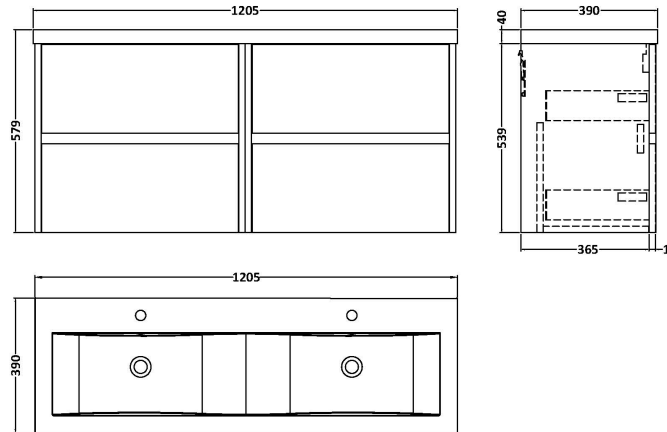

Sales Code: HAV2604F

Description: 1200 W/H 4-Drawer Unit & Double Basin

Packaging Details

Barcode: 5056462650968