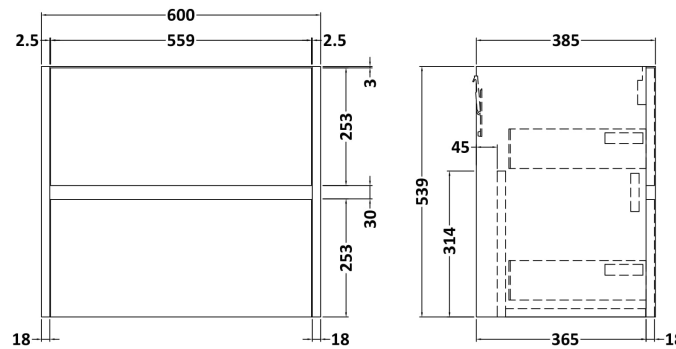

Sales Code: HAV2604G

Description: 600 W/H 2-Drawer Unit & Basin 4

Packaging Details

Barcode: 5056462650784

Sales Code: NPH2624

Description: 600 W/H 2-Drawer Unit (385 Deep)

Product Dimensions

Height (mm):	539
Width (mm):	600
Depth (mm):	385
Nett Weight (kg):	22.5

Packaging Dimensions

Height (mm):	560
Width (mm):	620
Depth (mm):	405
Gross Weight (kg):	23

Packaging Data

Box Colour:	Brown Cardboard Box
Box Qty:	1
Label Size:	100 x 50
Label Colour:	White Label
Label Qty:	2

Sales Code: NVM043

Description: 600 Curved Basin 1Th

Product Dimensions

Height (mm):	160
Width (mm):	610
Depth (mm):	440
Nett Weight (kg):	11

Packaging Dimensions

Height (mm):	190
Width (mm):	630
Depth (mm):	415
Gross Weight (kg):	11.5

Packaging Data

Box Colour:	Brown Cardboard Box - Printed
Box Qty:	1
Label Size:	100 x 50
Label Colour:	White Label
Label Qty:	2

Outer Box Dimensions (If Applicable)

Height (mm):	
Width (mm):	
Depth (mm):	
Gross Weight (kg):	
Barcode:	5056462620961