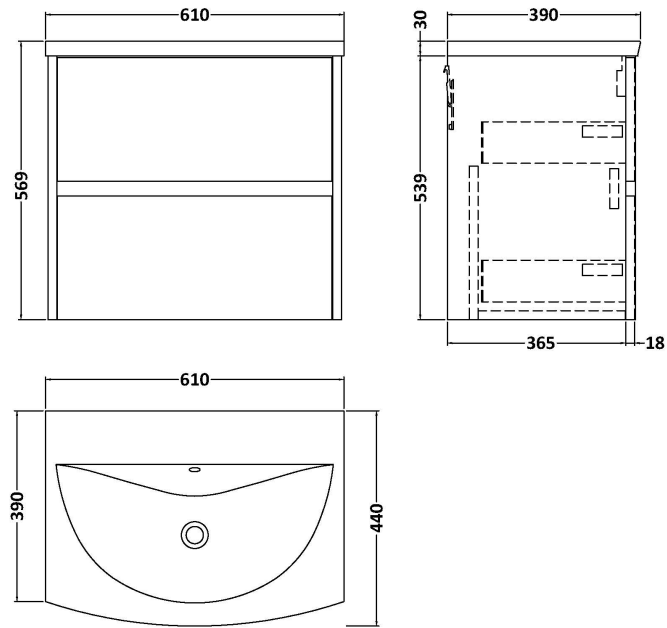

Sales Code: HAV2604G

Description: 600 W/H 2-Drawer Unit & Basin 4

Packaging Details

Barcode: 5056462650784

Sales Code: NPH2624

Description: 600 W/H 2-Drawer Unit (385 Deep)

Product Dimensions

Height (mm):	539
Width (mm):	600
Depth (mm):	385
Nett Weight (kg):	22.5

Packaging Dimensions

Height (mm):	560
Width (mm):	620
Depth (mm):	405
Gross Weight (kg):	23

Packaging Data

Box Colour:	Brown Cardboard Box
Box Qty:	1
Label Size:	100 x 50
Label Colour:	White Label
Label Qty:	2

Sales Code: NVM043

Description: 600 Curved Basin 1Th

Product Dimensions

Height (mm):	160
Width (mm):	610
Depth (mm):	440
Nett Weight (kg):	11

Packaging Dimensions

Height (mm):	190
Width (mm):	630
Depth (mm):	415
Gross Weight (kg):	11.5

Packaging Data

Box Colour:	Brown Cardboard Box - Printed
Box Qty:	1
Label Size:	100 x 50
Label Colour:	White Label
Label Qty:	2

Outer Box Dimensions (If Applicable)

Height (mm):	
Width (mm):	
Depth (mm):	
Gross Weight (kg):	
Barcode:	5056462620961