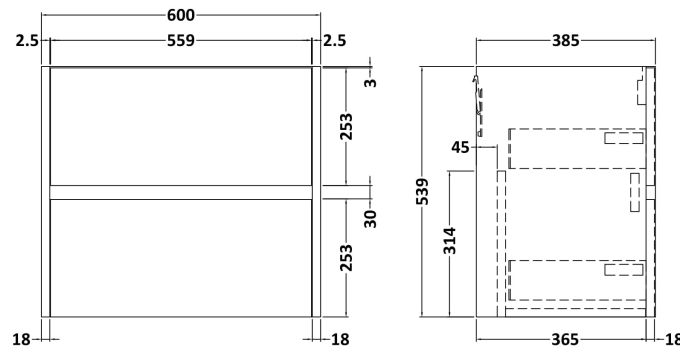

### Product Dimensions

Height (mm):	22
Width (mm):	1205
Depth (mm):	390
Nett Weight (kg):	5

### Packaging Dimensions

Height (mm):	25
Width (mm):	1215
Depth (mm):	455
Gross Weight (kg):	5

### Outer Box Dimensions (If Applicable)

Height (mm):	
Width (mm):	
Depth (mm):	
Gross Weight (kg):	
Barcode:	5056678449936

### Product Dimensions

Height (mm):	539
Width (mm):	600
Depth (mm):	385
Nett Weight (kg):	22.5