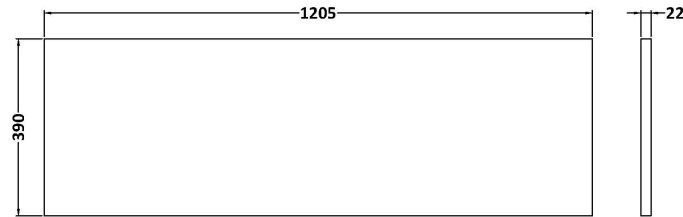

### Product Dimensions

Height (mm):	22
Width (mm):	1205
Depth (mm):	390
Nett Weight (kg):	5

### Packaging Dimensions

Height (mm):	25
Width (mm):	1215
Depth (mm):	455
Gross Weight (kg):	5

### Product Dimensions

Height (mm):	539
Width (mm):	600
Depth (mm):	385
Nett Weight (kg):	22.5

### Packaging Dimensions

Height (mm):	560
Width (mm):	620
Depth (mm):	405
Gross Weight (kg):	23