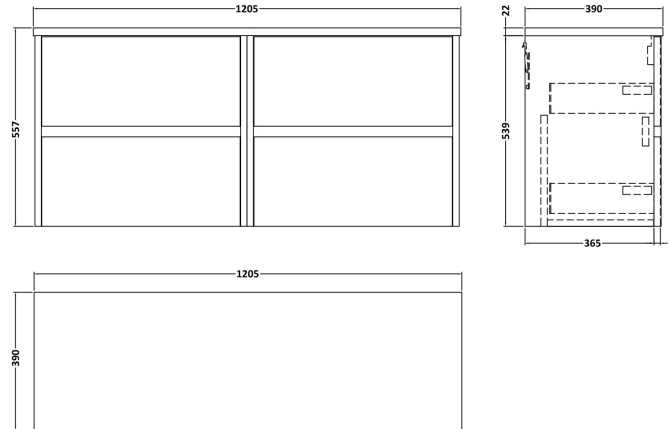

Sales Code: HAV2604LCM2

Description: 1200 W/H 4-Drawer Unit & Laminate Top

Packaging Details

Barcode: 5056678458174