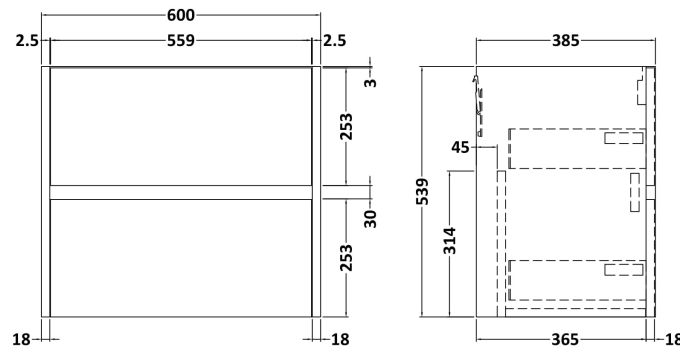

Sales Code: HAV2604LCM

Description: 600 W/H 2-Drawer Unit & Laminate Top

Packaging Details

Barcode: 5056678455883

Sales Code: LCM600

Description: Laminate Worktop 605X390x22mm

Product Dimensions

Height (mm):	22
Width (mm):	605
Depth (mm):	390
Nett Weight (kg):	2

Packaging Dimensions

Height (mm):	25
Width (mm):	610
Depth (mm):	455
Gross Weight (kg):	2

Packaging Data

Box Colour:	Brown Cardboard Box
Box Qty:	1
Label Size:	100 x 50
Label Colour:	White Label
Label Qty:	1

Sales Code: NPH2624

Description: 600 W/H 2-Drawer Unit (385 Deep)

Product Dimensions

Height (mm):	539
Width (mm):	600
Depth (mm):	385
Nett Weight (kg):	22.5

Packaging Dimensions

Height (mm):	560
Width (mm):	620
Depth (mm):	405
Gross Weight (kg):	23

Packaging Data

Box Colour:	Brown Cardboard Box
Box Qty:	1
Label Size:	100 x 50
Label Colour:	White Label
Label Qty:	2

Outer Box Dimensions (If Applicable)

Height (mm):	
Width (mm):	
Depth (mm):	
Gross Weight (kg):	
Barcode:	5056462696454