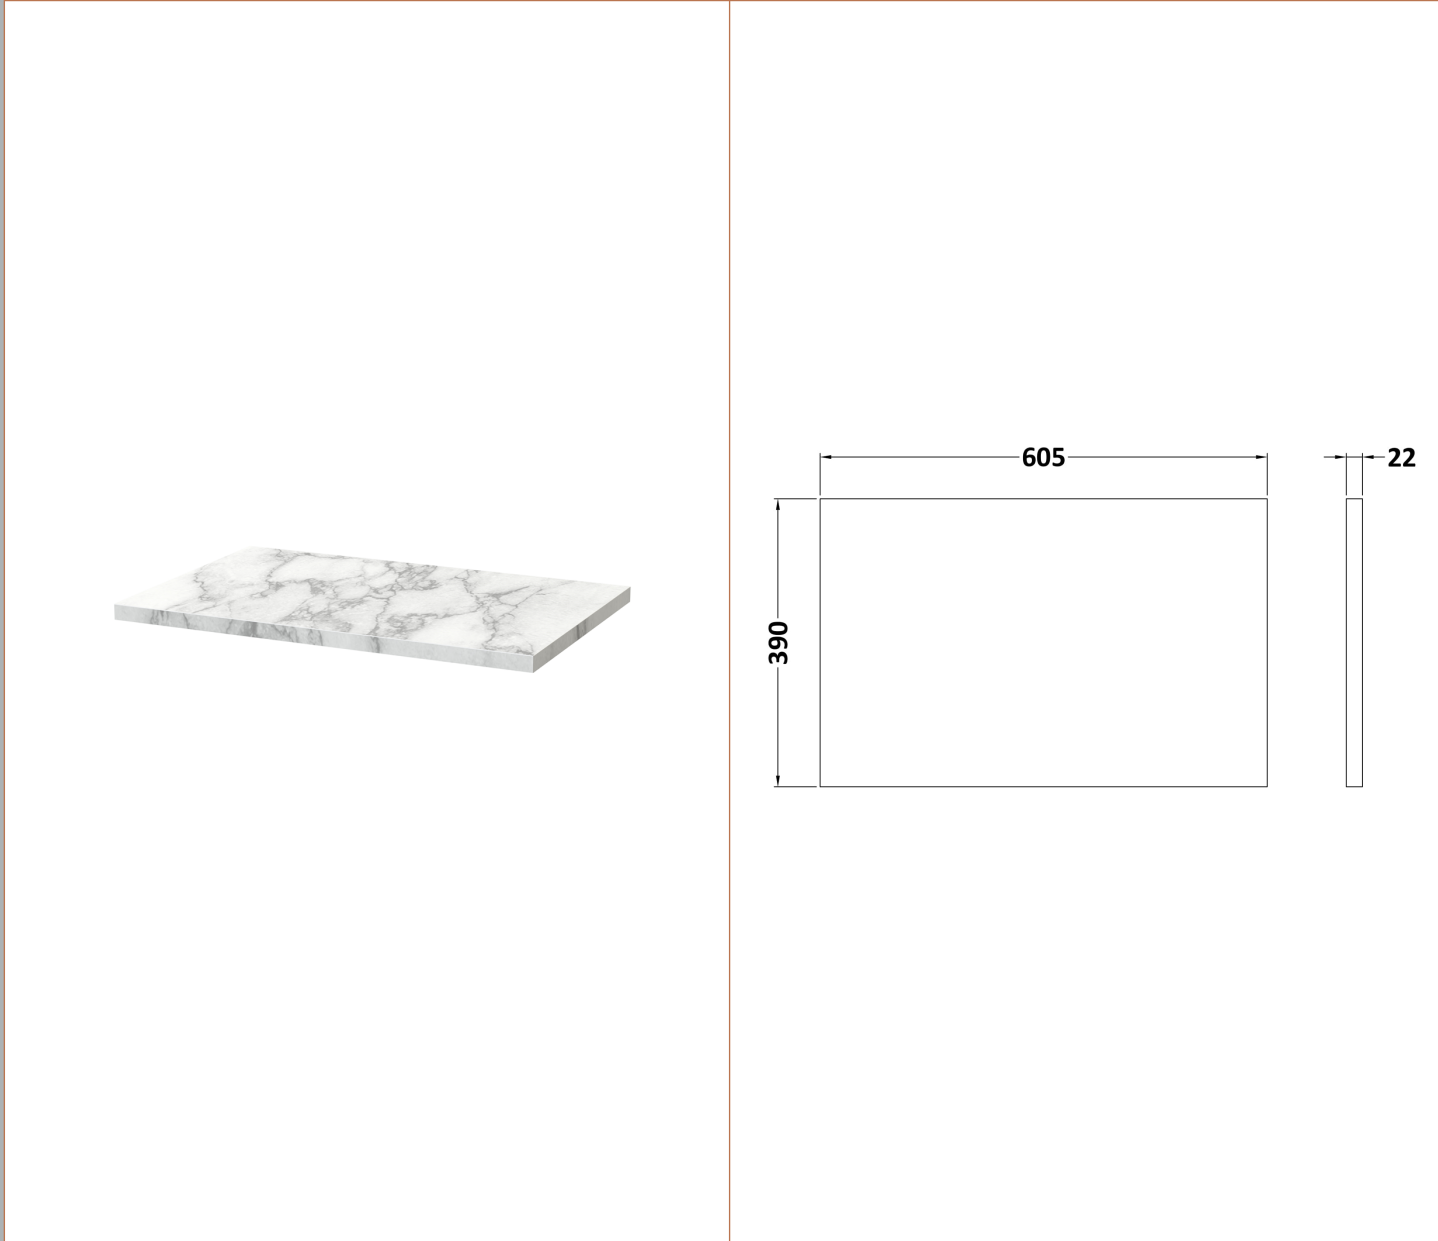

Sales Code: HAV2604LCM

Description: 600 W/H 2-Drawer Unit & Laminate Top

Packaging Details

Barcode: 5056678455883

Sales Code: LCM600

Description: Laminate Worktop 605X390x22mm

Product Dimensions

Height (mm):	22
Width (mm):	605
Depth (mm):	390
Nett Weight (kg):	2

Packaging Dimensions

Height (mm):	25
Width (mm):	610
Depth (mm):	455
Gross Weight (kg):	2

Packaging Data

Box Colour:	Brown Cardboard Box
Box Qty:	1
Label Size:	100 x 50
Label Colour:	White Label
Label Qty:	1

Sales Code: NPH2624

Description: 600 W/H 2-Drawer Unit (385 Deep)

Product Dimensions

Height (mm):	539
Width (mm):	600
Depth (mm):	385
Nett Weight (kg):	22.5

Packaging Dimensions

Height (mm):	560
Width (mm):	620
Depth (mm):	405
Gross Weight (kg):	23

Packaging Data

Box Colour:	Brown Cardboard Box
Box Qty:	1
Label Size:	100 x 50
Label Colour:	White Label
Label Qty:	2

Outer Box Dimensions (If Applicable)

Height (mm):	
Width (mm):	
Depth (mm):	
Gross Weight (kg):	
Barcode:	5056462696454