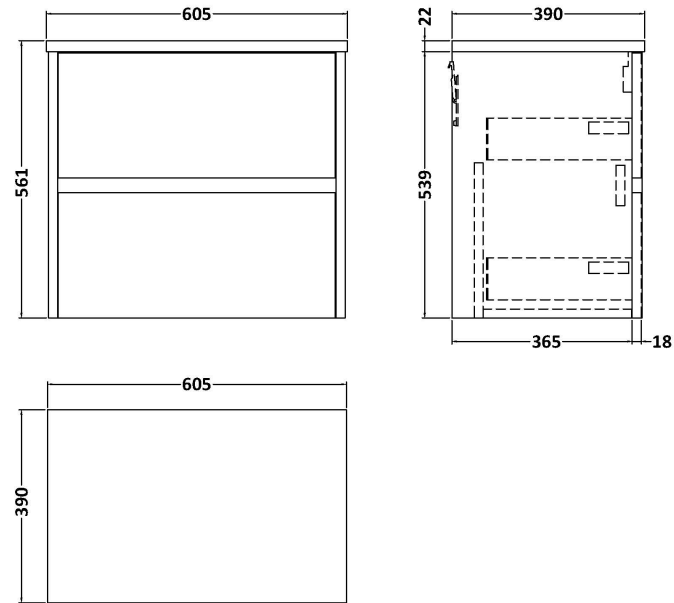

Sales Code: HAV2604LCM

Description: 600 W/H 2-Drawer Unit & Laminate Top

Packaging Details

Barcode: 5056678455883

Sales Code: LCM600

Description: Laminate Worktop 605X390x22mm

Product Dimensions

Height (mm):	22
Width (mm):	605
Depth (mm):	390
Nett Weight (kg):	2

Packaging Dimensions

Height (mm):	25
Width (mm):	610
Depth (mm):	455
Gross Weight (kg):	2

Packaging Data

Box Colour:	Brown Cardboard Box
Box Qty:	1
Label Size:	100 x 50
Label Colour:	White Label
Label Qty:	1

Sales Code: NPH2624

Description: 600 W/H 2-Drawer Unit (385 Deep)

Product Dimensions

Height (mm):	539
Width (mm):	600
Depth (mm):	385
Nett Weight (kg):	22.5

Packaging Dimensions

Height (mm):	560
Width (mm):	620
Depth (mm):	405
Gross Weight (kg):	23

Packaging Data

Box Colour:	Brown Cardboard Box
Box Qty:	1
Label Size:	100 x 50
Label Colour:	White Label
Label Qty:	2

Outer Box Dimensions (If Applicable)

Height (mm):	
Width (mm):	
Depth (mm):	
Gross Weight (kg):	
Barcode:	5056462696454