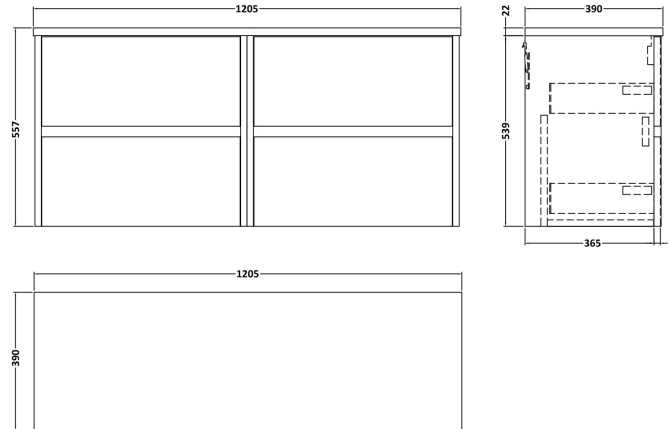

**Sales Code:** HAV2604LSW2

**Description:** 1200 W/H 4-Drawer Unit & Laminate Top

**Packaging Details**

Barcode: 5056678458198

**Sales Code:** LSW1200

**Description:** Laminate Worktop 1205X390x22mm

**Product Dimensions**

Height (mm):	22
Width (mm):	1205
Depth (mm):	390
Nett Weight (kg):	5

**Packaging Dimensions**

Height (mm):	25
Width (mm):	1215
Depth (mm):	455
Gross Weight (kg):	5

**Packaging Data**

Box Colour:	Brown Cardboard Box
Box Qty:	1
Label Size:	100 x 50
Label Colour:	White Label
Label Qty:	1

### Product Dimensions

Height (mm):	539
Width (mm):	600
Depth (mm):	385
Nett Weight (kg):	22.5

### Packaging Dimensions

Height (mm):	560
Width (mm):	620
Depth (mm):	405
Gross Weight (kg):	23