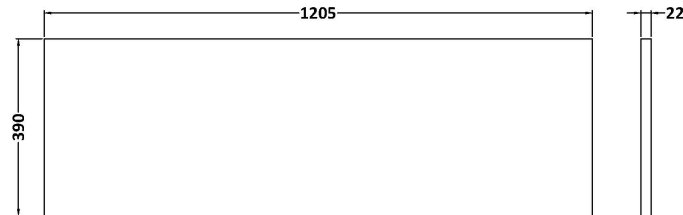

**Sales Code:** HAV2604LSW2

**Description:** 1200 W/H 4-Drawer Unit & Laminate Top

**Packaging Details**

Barcode: 5056678458198

**Sales Code:** LSW1200

**Description:** Laminate Worktop 1205X390x22mm

**Product Dimensions**

Height (mm):	22
Width (mm):	1205
Depth (mm):	390
Nett Weight (kg):	5

**Packaging Dimensions**

Height (mm):	25
Width (mm):	1215
Depth (mm):	455
Gross Weight (kg):	5

**Packaging Data**

Box Colour:	Brown Cardboard Box
Box Qty:	1
Label Size:	100 x 50
Label Colour:	White Label
Label Qty:	1

### Product Dimensions

Height (mm):	539
Width (mm):	600
Depth (mm):	385
Nett Weight (kg):	22.5

### Packaging Dimensions

Height (mm):	560
Width (mm):	620
Depth (mm):	405
Gross Weight (kg):	23