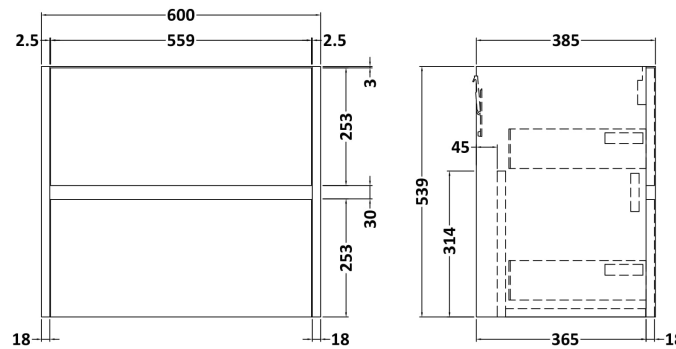

Sales Code: HAV2604W2

Description: 1200 W/H 4-Drawer Unit & Worktop

Packaging Details

Barcode: 5056462651149

Sales Code: NPH2624

Description: 600 W/H 2-Drawer Unit (385 Deep)

Product Dimensions

Height (mm):	539
Width (mm):	600
Depth (mm):	385
Nett Weight (kg):	22.5

Packaging Dimensions

Height (mm):	560
Width (mm):	620
Depth (mm):	405
Gross Weight (kg):	23

Packaging Data

Box Colour:	Brown Cardboard Box
Box Qty:	1
Label Size:	100 x 50
Label Colour:	White Label
Label Qty:	2

Sales Code: MWD2620

Description: 1200 Worktop (1205X390x18mm)

Product Dimensions

Height (mm):	18
Width (mm):	1205
Depth (mm):	390
Nett Weight (kg):	5

Packaging Dimensions

Height (mm):	25
Width (mm):	1225
Depth (mm):	410
Gross Weight (kg):	5

Packaging Data

Box Colour:	Brown Cardboard Box - Printed
Box Qty:	1
Label Size:	100 x 50
Label Colour:	Not Applicable
Label Qty:	1

Outer Box Dimensions (If Applicable)

Height (mm):	
Width (mm):	
Depth (mm):	
Gross Weight (kg):	
Barcode:	5056462696683