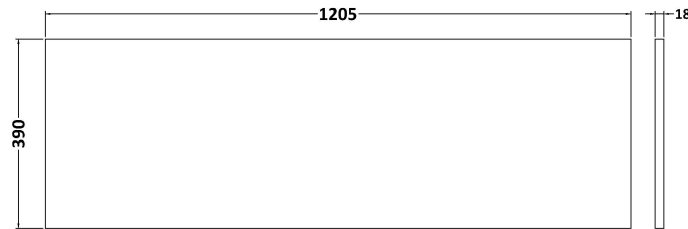

Sales Code: HAV2604W2

Description: 1200 W/H 4-Drawer Unit & Worktop

Packaging Details

Barcode: 5056462651149

Sales Code: NPH2624

Description: 600 W/H 2-Drawer Unit (385 Deep)

Product Dimensions

Height (mm):	539
Width (mm):	600
Depth (mm):	385
Nett Weight (kg):	22.5

Packaging Dimensions

Height (mm):	560
Width (mm):	620
Depth (mm):	405
Gross Weight (kg):	23

Packaging Data

Box Colour:	Brown Cardboard Box
Box Qty:	1
Label Size:	100 x 50
Label Colour:	White Label
Label Qty:	2

Sales Code: MWD2620

Description: 1200 Worktop (1205X390x18mm)

Product Dimensions

Height (mm):	18
Width (mm):	1205
Depth (mm):	390
Nett Weight (kg):	5

Packaging Dimensions

Height (mm):	25
Width (mm):	1225
Depth (mm):	410
Gross Weight (kg):	5

Packaging Data

Box Colour:	Brown Cardboard Box - Printed
Box Qty:	1
Label Size:	100 x 50
Label Colour:	Not Applicable
Label Qty:	1

Outer Box Dimensions (If Applicable)

Height (mm):	
Width (mm):	
Depth (mm):	
Gross Weight (kg):	
Barcode:	5056462696683