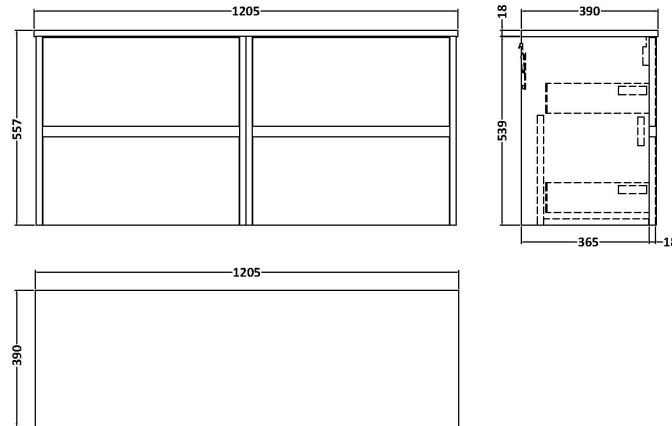

Sales Code: HAV2604W2

Description: 1200 W/H 4-Drawer Unit & Worktop

Packaging Details

Barcode: 5056462651149

Sales Code: NPH2624

Description: 600 W/H 2-Drawer Unit (385 Deep)

Product Dimensions

Height (mm):	539
Width (mm):	600
Depth (mm):	385
Nett Weight (kg):	22.5

Packaging Dimensions

Height (mm):	560
Width (mm):	620
Depth (mm):	405
Gross Weight (kg):	23

Packaging Data

Box Colour:	Brown Cardboard Box
Box Qty:	1
Label Size:	100 x 50
Label Colour:	White Label
Label Qty:	2

Outer Box Dimensions (If Applicable)

Height (mm):	
Width (mm):	
Depth (mm):	
Gross Weight (kg):	
Barcode:	5056462696454

Product Details

Country of Origin:	United Kingdom
Fitting Instruction:	No
CE & UKCA:	N/A
FSC Certified Materials:	Yes
Colour:	Metallic Slate
Construction Method:	Cam & Wood Dowel
Construction Type:	Rigid
Cabinet Finish:	MFC Textured Matt
Fascia Finish:	MFC Textured Matt
Cabinet Thickness (mm):	18
Fascia Thickness (mm):	18
Drawer Included:	Yes
Drawer Type:	80mm High Metal S/C Inc Galler
No of Shelves:	0
Hinge Type:	Not Applicable
Hinge Included:	No
Adjustable Legs:	No
Fixings Included:	Yes
Handle Style:	Not Applicable
Waste Shroud:	Yes
Handle Included:	No, Not Required
Handle Type:	Handleless

Sales Code: MWD2620

Description: 1200 Worktop (1205X390x18mm)

Product Dimensions

Height (mm):	18
Width (mm):	1205
Depth (mm):	390
Nett Weight (kg):	5

Packaging Dimensions

Height (mm):	25
Width (mm):	1225
Depth (mm):	410
Gross Weight (kg):	5