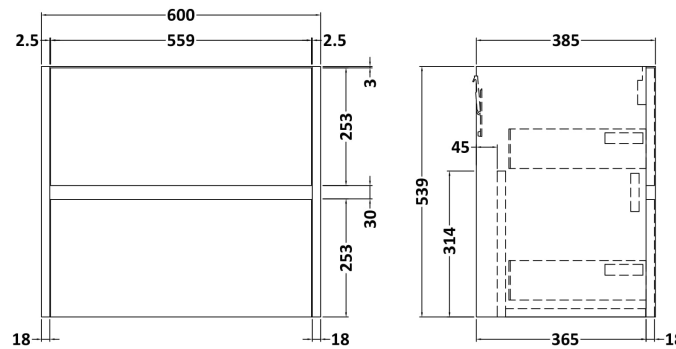

Sales Code: HAV2604W

Description: 600 W/H 2-Drawer Unit & Worktop

Packaging Details

Barcode: 5056462651026

Sales Code: NPH2624

Description: 600 W/H 2-Drawer Unit (385 Deep)

Product Dimensions

Height (mm):	539
Width (mm):	600
Depth (mm):	385
Nett Weight (kg):	22.5

Packaging Dimensions

Height (mm):	560
Width (mm):	620
Depth (mm):	405
Gross Weight (kg):	23

Packaging Data

Box Colour:	Brown Cardboard Box
Box Qty:	1
Label Size:	100 x 50
Label Colour:	White Label
Label Qty:	2

Sales Code: MWD2660

Description: 600 Worktop (605X390x18mm)

Product Dimensions

Height (mm):	18
Width (mm):	605
Depth (mm):	390
Nett Weight (kg):	2.5

Packaging Dimensions

Height (mm):	25
Width (mm):	625
Depth (mm):	410
Gross Weight (kg):	3

Packaging Data

Box Colour:	Brown Cardboard Box - Printed
Box Qty:	1
Label Size:	100 x 50
Label Colour:	Not Applicable
Label Qty:	1

Outer Box Dimensions (If Applicable)

Height (mm):	
Width (mm):	
Depth (mm):	
Gross Weight (kg):	
Barcode:	5056462696669