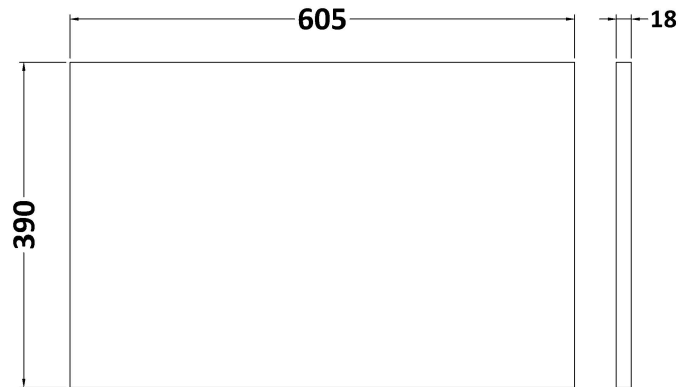

Sales Code: HAV2604W

Description: 600 W/H 2-Drawer Unit & Worktop

Packaging Details

Barcode: 5056462651026

Sales Code: NPH2624

Description: 600 W/H 2-Drawer Unit (385 Deep)

Product Dimensions

Height (mm):	539
Width (mm):	600
Depth (mm):	385
Nett Weight (kg):	22.5

Packaging Dimensions

Height (mm):	560
Width (mm):	620
Depth (mm):	405
Gross Weight (kg):	23

Packaging Data

Box Colour:	Brown Cardboard Box
Box Qty:	1
Label Size:	100 x 50
Label Colour:	White Label
Label Qty:	2

Sales Code: MWD2660

Description: 600 Worktop (605X390x18mm)

Product Dimensions

Height (mm):	18
Width (mm):	605
Depth (mm):	390
Nett Weight (kg):	2.5

Packaging Dimensions

Height (mm):	25
Width (mm):	625
Depth (mm):	410
Gross Weight (kg):	3

Packaging Data

Box Colour:	Brown Cardboard Box - Printed
Box Qty:	1
Label Size:	100 x 50
Label Colour:	Not Applicable
Label Qty:	1

Outer Box Dimensions (If Applicable)

Height (mm):	
Width (mm):	
Depth (mm):	
Gross Weight (kg):	
Barcode:	5056462696669