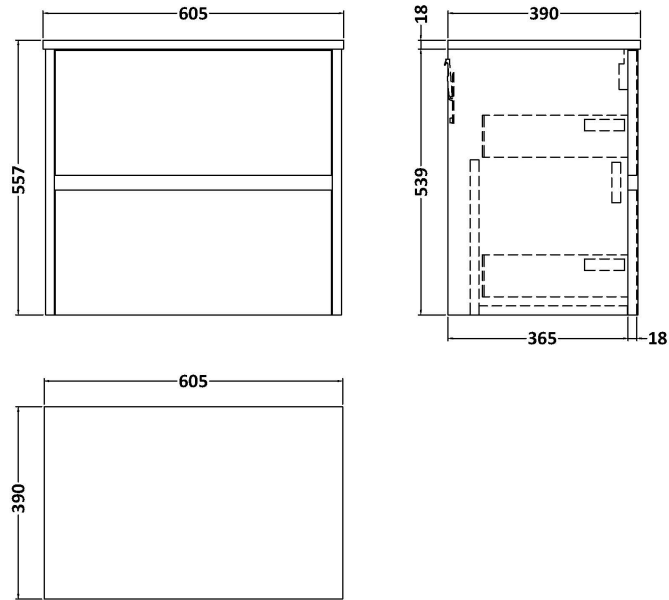

Sales Code: HAV2604W

Description: 600 W/H 2-Drawer Unit & Worktop

Packaging Details

Barcode: 5056462651026

Sales Code: NPH2624

Description: 600 W/H 2-Drawer Unit (385 Deep)

Product Dimensions

Height (mm):	539
Width (mm):	600
Depth (mm):	385
Nett Weight (kg):	22.5

Packaging Dimensions

Height (mm):	560
Width (mm):	620
Depth (mm):	405
Gross Weight (kg):	23

Packaging Data

Box Colour:	Brown Cardboard Box
Box Qty:	1
Label Size:	100 x 50
Label Colour:	White Label
Label Qty:	2

Outer Box Dimensions (If Applicable)

Height (mm):	
Width (mm):	
Depth (mm):	
Gross Weight (kg):	
Barcode:	5056462696454

Product Details

Country of Origin:	United Kingdom
Fitting Instruction:	No
CE & UKCA:	N/A
FSC Certified Materials:	Yes
Colour:	Metallic Slate
Construction Method:	Cam & Wood Dowel
Construction Type:	Rigid
Cabinet Finish:	MFC Textured Matt
Fascia Finish:	MFC Textured Matt
Cabinet Thickness (mm):	18
Fascia Thickness (mm):	18
Drawer Included:	Yes
Drawer Type:	80mm High Metal S/C Inc Galler
No of Shelves:	0
Hinge Type:	Not Applicable
Hinge Included:	No
Adjustable Legs:	No
Fixings Included:	Yes
Handle Style:	Not Applicable
Waste Shroud:	Yes
Handle Included:	No, Not Required
Handle Type:	Handleless

Sales Code: MWD2660

Description: 600 Worktop (605X390x18mm)

Product Dimensions

Height (mm):	18
Width (mm):	605
Depth (mm):	390
Nett Weight (kg):	2.5

Packaging Dimensions

Height (mm):	25
Width (mm):	625
Depth (mm):	410
Gross Weight (kg):	3