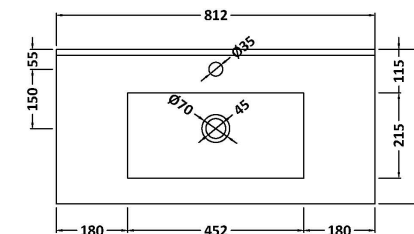

### Product Dimensions

Height (mm):	539
Width (mm):	800
Depth (mm):	385
Nett Weight (kg):	24.5

### Packaging Dimensions

Height (mm):	560
Width (mm):	820
Depth (mm):	405
Gross Weight (kg):	25

### Outer Box Dimensions (If Applicable)

Height (mm):	
Width (mm):	
Depth (mm):	
Gross Weight (kg):	
Barcode:	5056462696553

### Product Dimensions

Height (mm):	170
Width (mm):	800
Depth (mm):	390
Nett Weight (kg):	16.9