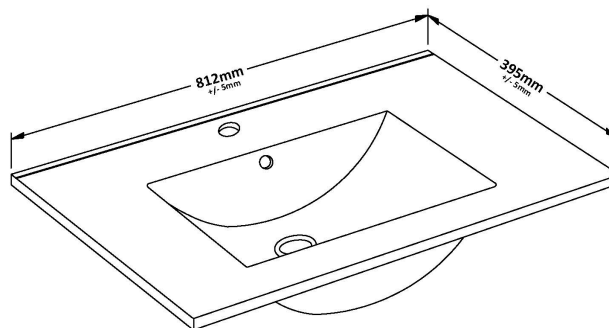

### Product Dimensions

Height (mm):	539
Width (mm):	800
Depth (mm):	385
Nett Weight (kg):	24.5

### Packaging Dimensions

Height (mm):	560
Width (mm):	820
Depth (mm):	405
Gross Weight (kg):	25

### Outer Box Dimensions (If Applicable)

Height (mm):	
Width (mm):	
Depth (mm):	
Gross Weight (kg):	
Barcode:	5056462696553

### Product Dimensions

Height (mm):	170
Width (mm):	800
Depth (mm):	390
Nett Weight (kg):	16.9