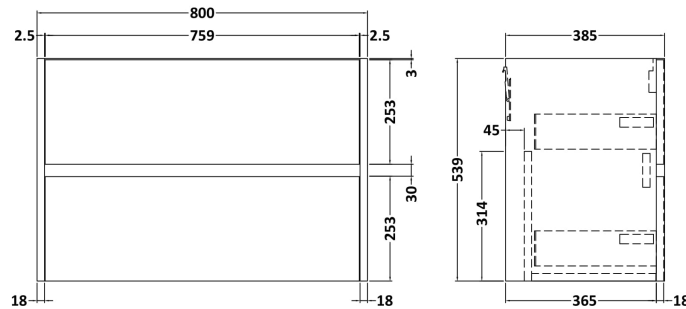

### Product Dimensions

Height (mm):	539
Width (mm):	800
Depth (mm):	385
Nett Weight (kg):	24.5

### Packaging Dimensions

Height (mm):	560
Width (mm):	820
Depth (mm):	405
Gross Weight (kg):	25

### Product Dimensions

Height (mm):	170
Width (mm):	800
Depth (mm):	390
Nett Weight (kg):	16.9

### Packaging Dimensions

Height (mm):	400
Width (mm):	820
Depth (mm):	200
Gross Weight (kg):	16.9