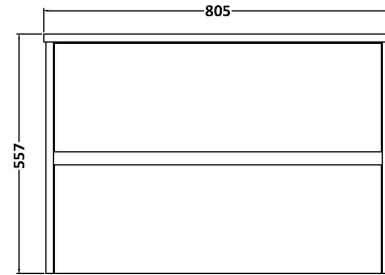

Sales Code: HAV2606B

Description: 800 W/H 2-Drawer Unit & Basin 2

Packaging Details

Barcode: 5056462649672