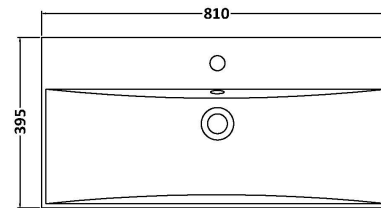

Sales Code: HAV2606D

Description: 800 W/H 2-Drawer Unit & Basin 3

Packaging Details

Barcode: 5056462650661

Sales Code: NPH2626

Description: 800 W/H 2-Drawer Unit (385 Deep)

Product Dimensions

Height (mm):	539
Width (mm):	800
Depth (mm):	385
Nett Weight (kg):	24.5

Packaging Dimensions

Height (mm):	560
Width (mm):	820
Depth (mm):	405
Gross Weight (kg):	25

Packaging Data

Box Colour:	Brown Cardboard Box
Box Qty:	1
Label Size:	100 x 50
Label Colour:	White Label
Label Qty:	2

Sales Code: NVM035

Description: 800 Thin Edged Basin 1Th

Product Dimensions

Height (mm):	170
Width (mm):	810
Depth (mm):	395
Nett Weight (kg):	14.5

Packaging Dimensions

Height (mm):	190
Width (mm):	830
Depth (mm):	415
Gross Weight (kg):	15

Packaging Data

Box Colour:	Brown Cardboard Box
Box Qty:	1
Label Size:	100 x 50
Label Colour:	White Label
Label Qty:	2

Outer Box Dimensions (If Applicable)

Height (mm):	
Width (mm):	
Depth (mm):	
Gross Weight (kg):	
Barcode:	5056211853435