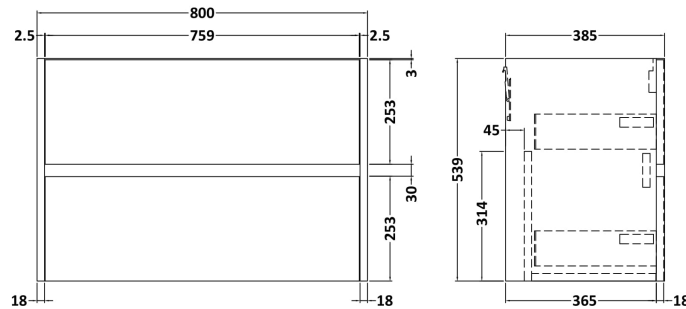

Sales Code: HAV2606D

Description: 800 W/H 2-Drawer Unit & Basin 3

Packaging Details

Barcode: 5056462650661

Sales Code: NPH2626

Description: 800 W/H 2-Drawer Unit (385 Deep)

Product Dimensions

Height (mm):	539
Width (mm):	800
Depth (mm):	385
Nett Weight (kg):	24.5

Packaging Dimensions

Height (mm):	560
Width (mm):	820
Depth (mm):	405
Gross Weight (kg):	25

Packaging Data

Box Colour:	Brown Cardboard Box
Box Qty:	1
Label Size:	100 x 50
Label Colour:	White Label
Label Qty:	2

Sales Code: NVM035

Description: 800 Thin Edged Basin 1Th

Product Dimensions

Height (mm):	170
Width (mm):	810
Depth (mm):	395
Nett Weight (kg):	14.5

Packaging Dimensions

Height (mm):	190
Width (mm):	830
Depth (mm):	415
Gross Weight (kg):	15

Packaging Data

Box Colour:	Brown Cardboard Box
Box Qty:	1
Label Size:	100 x 50
Label Colour:	White Label
Label Qty:	2

Outer Box Dimensions (If Applicable)

Height (mm):	
Width (mm):	
Depth (mm):	
Gross Weight (kg):	
Barcode:	5056211853435