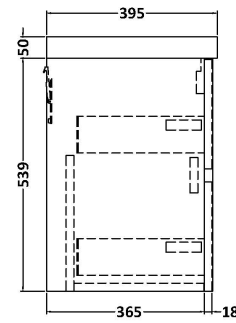

Sales Code: HAV2606D

Description: 800 W/H 2-Drawer Unit & Basin 3

Packaging Details

Barcode: 5056462650661

Sales Code: NPH2626

Description: 800 W/H 2-Drawer Unit (385 Deep)

Product Dimensions

Height (mm):	539
Width (mm):	800
Depth (mm):	385
Nett Weight (kg):	24.5

Packaging Dimensions

Height (mm):	560
Width (mm):	820
Depth (mm):	405
Gross Weight (kg):	25

Packaging Data

Box Colour:	Brown Cardboard Box
Box Qty:	1
Label Size:	100 x 50
Label Colour:	White Label
Label Qty:	2

Sales Code: NVM035

Description: 800 Thin Edged Basin 1Th

Product Dimensions

Height (mm):	170
Width (mm):	810
Depth (mm):	395
Nett Weight (kg):	14.5

Packaging Dimensions

Height (mm):	190
Width (mm):	830
Depth (mm):	415
Gross Weight (kg):	15

Packaging Data

Box Colour:	Brown Cardboard Box
Box Qty:	1
Label Size:	100 x 50
Label Colour:	White Label
Label Qty:	2

Outer Box Dimensions (If Applicable)

Height (mm):	
Width (mm):	
Depth (mm):	
Gross Weight (kg):	
Barcode:	5056211853435