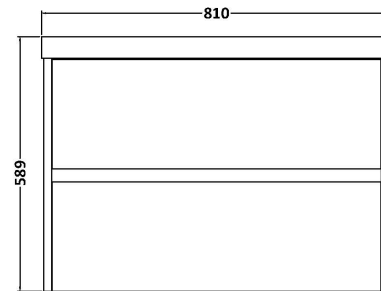

Sales Code: HAV2606D

Description: 800 W/H 2-Drawer Unit & Basin 3

Packaging Details

Barcode: 5056462650661

Sales Code: NPH2626

Description: 800 W/H 2-Drawer Unit (385 Deep)

Product Dimensions

Height (mm):	539
Width (mm):	800
Depth (mm):	385
Nett Weight (kg):	24.5

Packaging Dimensions

Height (mm):	560
Width (mm):	820
Depth (mm):	405
Gross Weight (kg):	25

Packaging Data

Box Colour:	Brown Cardboard Box
Box Qty:	1
Label Size:	100 x 50
Label Colour:	White Label
Label Qty:	2

Sales Code: NVM035

Description: 800 Thin Edged Basin 1Th

Product Dimensions

Height (mm):	170
Width (mm):	810
Depth (mm):	395
Nett Weight (kg):	14.5

Packaging Dimensions

Height (mm):	190
Width (mm):	830
Depth (mm):	415
Gross Weight (kg):	15

Packaging Data

Box Colour:	Brown Cardboard Box
Box Qty:	1
Label Size:	100 x 50
Label Colour:	White Label
Label Qty:	2

Outer Box Dimensions (If Applicable)

Height (mm):	
Width (mm):	
Depth (mm):	
Gross Weight (kg):	
Barcode:	5056211853435