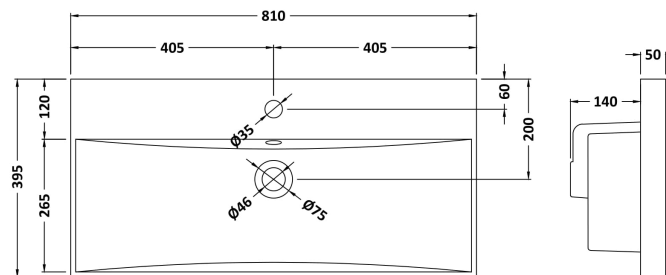

Packaging Dimensions

Height (mm):	560
Width (mm):	820
Depth (mm):	405
Gross Weight (kg):	25

Packaging Data

Box Colour:	Brown Cardboard Box
Box Qty:	1
Label Size:	100 x 50
Label Colour:	White Label
Label Qty:	2

Outer Box Dimensions (If Applicable)

Height (mm):	
Width (mm):	
Depth (mm):	
Gross Weight (kg):	
Barcode:	5056462696553

Product Details

Country of Origin:	United Kingdom
Fitting Instruction:	No
CE & UKCA:	N/A
FSC Certified Materials:	Yes
Colour:	Metallic Slate
Construction Method:	Cam & Wood Dowel
Construction Type:	Rigid
Cabinet Finish:	MFC Textured Matt
Fascia Finish:	MFC Textured Matt
Cabinet Thickness (mm):	18
Fascia Thickness (mm):	18
Drawer Included:	Yes
Drawer Type:	80mm High Metal S/C Inc Galler
No of Shelves:	0
Hinge Type:	Not Applicable
Hinge Included:	No
Adjustable Legs:	No
Fixings Included:	Yes
Handle Style:	Not Applicable
Waste Shroud:	Yes
Handle Included:	No, Not Required
Handle Type:	Handleless

Sales Code: NVM035

Description: 800 Thin Edged Basin 1Th

Product Dimensions

Height (mm):	170
Width (mm):	810
Depth (mm):	395
Nett Weight (kg):	14.5

Packaging Dimensions

Height (mm):	190
Width (mm):	830
Depth (mm):	415
Gross Weight (kg):	15

Packaging Data

Box Colour:	Brown Cardboard Box
Box Qty:	1
Label Size:	100 x 50
Label Colour:	White Label
Label Qty:	2

Outer Box Dimensions (If Applicable)

Height (mm):	
Width (mm):	
Depth (mm):	
Gross Weight (kg):	
Barcode:	5056211853435