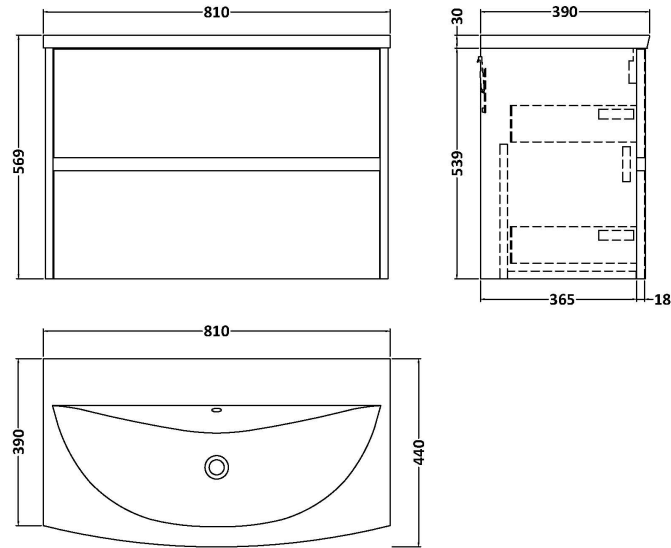

Sales Code: HAV2606G

Description: 800 W/H 2-Drawer Unit & Basin 4

Packaging Details

Barcode: 5056462650845

Sales Code: NPH2626

Description: 800 W/H 2-Drawer Unit (385 Deep)

Product Dimensions

Height (mm):	539
Width (mm):	800
Depth (mm):	385
Nett Weight (kg):	24.5

Packaging Dimensions

Height (mm):	560
Width (mm):	820
Depth (mm):	405
Gross Weight (kg):	25

Packaging Data

Box Colour:	Brown Cardboard Box
Box Qty:	1
Label Size:	100 x 50
Label Colour:	White Label
Label Qty:	2

Sales Code: NVM045

Description: 800 Curved Basin 1Th

Product Dimensions

Height (mm):	160
Width (mm):	810
Depth (mm):	440
Nett Weight (kg):	15

Packaging Dimensions

Height (mm):	190
Width (mm):	830
Depth (mm):	415
Gross Weight (kg):	15.5

Packaging Data

Box Colour:	Brown Cardboard Box
Box Qty:	1
Label Size:	100 x 50
Label Colour:	White Label
Label Qty:	2

Outer Box Dimensions (If Applicable)

Height (mm):	
Width (mm):	
Depth (mm):	
Gross Weight (kg):	
Barcode:	5056462620978