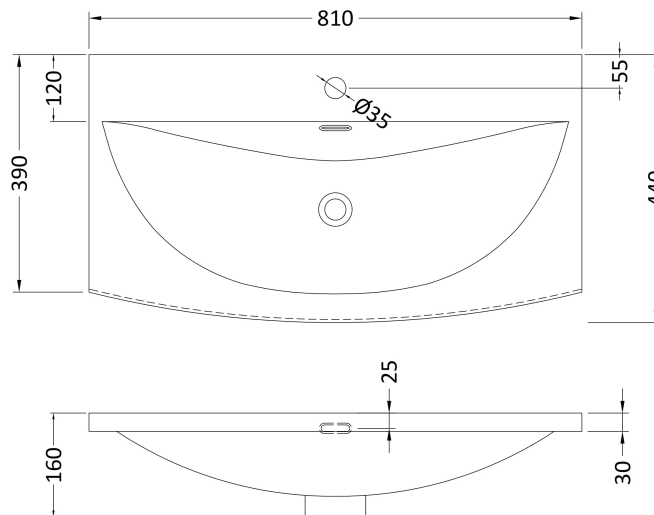

Packaging Dimensions

Height (mm):	560
Width (mm):	820
Depth (mm):	405
Gross Weight (kg):	25

Packaging Data

Box Colour:	Brown Cardboard Box
Box Qty:	1
Label Size:	100 x 50
Label Colour:	White Label
Label Qty:	2

Outer Box Dimensions (If Applicable)

Height (mm):	
Width (mm):	
Depth (mm):	
Gross Weight (kg):	
Barcode:	5056462696553

Product Details

Country of Origin:	United Kingdom
Fitting Instruction:	No
CE & UKCA:	N/A
FSC Certified Materials:	Yes
Colour:	Metallic Slate
Construction Method:	Cam & Wood Dowel
Construction Type:	Rigid
Cabinet Finish:	MFC Textured Matt
Fascia Finish:	MFC Textured Matt
Cabinet Thickness (mm):	18
Fascia Thickness (mm):	18
Drawer Included:	Yes
Drawer Type:	80mm High Metal S/C Inc Galler
No of Shelves:	0
Hinge Type:	Not Applicable
Hinge Included:	No
Adjustable Legs:	No
Fixings Included:	Yes
Handle Style:	Not Applicable
Waste Shroud:	Yes
Handle Included:	No, Not Required
Handle Type:	Handleless

Sales Code: NVM045

Description: 800 Curved Basin 1Th

Product Dimensions

Height (mm):	160
Width (mm):	810
Depth (mm):	440
Nett Weight (kg):	15

Packaging Dimensions

Height (mm):	190
Width (mm):	830
Depth (mm):	415
Gross Weight (kg):	15.5

Packaging Data

Box Colour:	Brown Cardboard Box
Box Qty:	1
Label Size:	100 x 50
Label Colour:	White Label
Label Qty:	2

Outer Box Dimensions (If Applicable)

Height (mm):	
Width (mm):	
Depth (mm):	
Gross Weight (kg):	
Barcode:	5056462620978