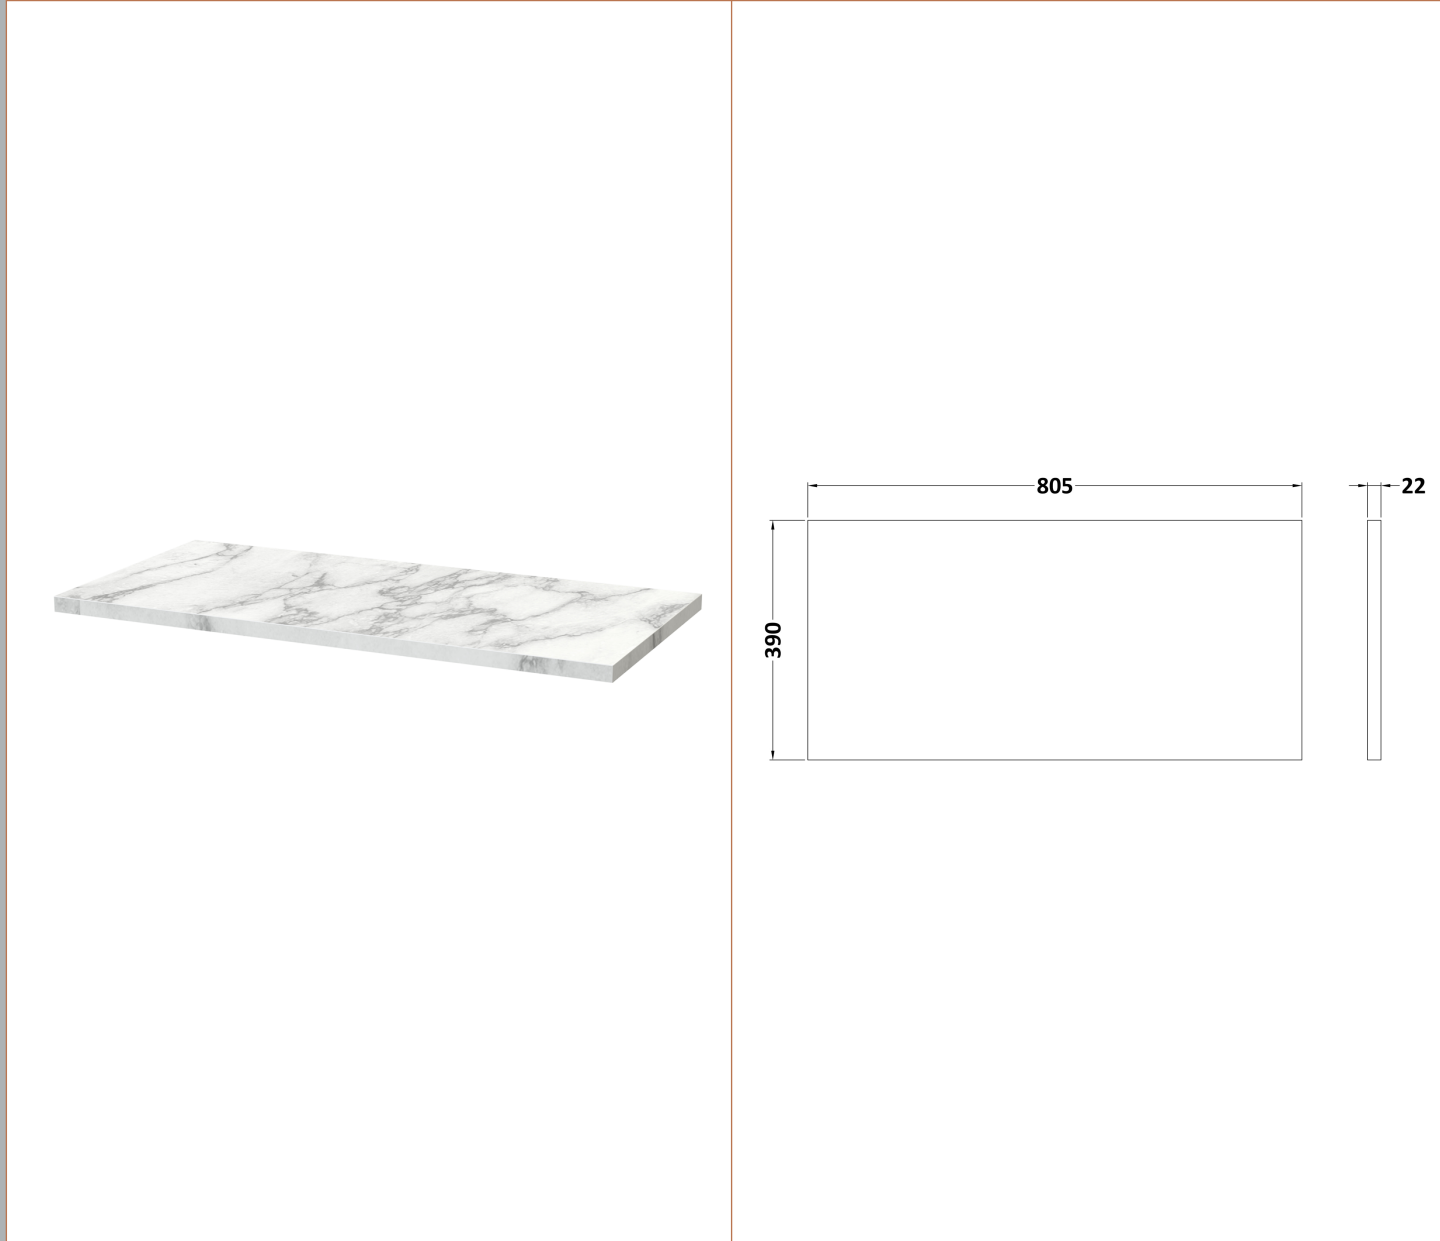

Sales Code: HAV2606LCM

Description: 800 W/H 2-Drawer Unit & Worktop

Packaging Details

Barcode: 5056678455890

Sales Code: LCM800

Description: Laminate Worktop 805X390x22mm

Product Dimensions

Height (mm):	22
Width (mm):	805
Depth (mm):	390
Nett Weight (kg):	2.75

Packaging Dimensions

Height (mm):	25
Width (mm):	810
Depth (mm):	455
Gross Weight (kg):	2.75

Packaging Data

Box Colour:	Brown Cardboard Box
Box Qty:	1
Label Size:	100 x 50
Label Colour:	White Label
Label Qty:	1

Sales Code: NPH2626

Description: 800 W/H 2-Drawer Unit (385 Deep)

Product Dimensions

Height (mm):	539
Width (mm):	800
Depth (mm):	385
Nett Weight (kg):	24.5

Packaging Dimensions

Height (mm):	560
Width (mm):	820
Depth (mm):	405
Gross Weight (kg):	25

Packaging Data

Box Colour:	Brown Cardboard Box
Box Qty:	1
Label Size:	100 x 50
Label Colour:	White Label
Label Qty:	2

Outer Box Dimensions (If Applicable)

Height (mm):	
Width (mm):	
Depth (mm):	
Gross Weight (kg):	
Barcode:	5056462696553