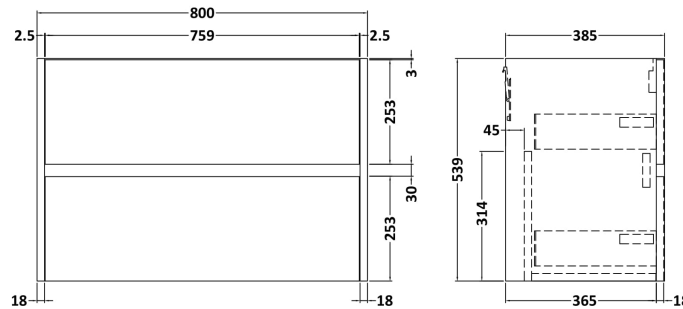

Packaging Dimensions

Height (mm):	25
Width (mm):	810
Depth (mm):	455
Gross Weight (kg):	2.75

Packaging Data

Box Colour:	Brown Cardboard Box
Box Qty:	1
Label Size:	100 x 50
Label Colour:	White Label
Label Qty:	1

Outer Box Dimensions (If Applicable)

Height (mm):	
Width (mm):	
Depth (mm):	
Gross Weight (kg):	
Barcode:	5056462624457

Product Details

Country of Origin:	United Kingdom
Fitting Instruction:	No
CE & UKCA:	N/A
FSC Certified Materials:	Yes
Colour:	Matt Carrera Marble
Construction Method:	Not Applicable
Construction Type:	Not Applicable
Cabinet Finish:	Not Applicable
Fascia Finish:	MFC Laminated
Cabinet Thickness (mm):	
Fascia Thickness (mm):	22
Drawer Included:	No
Drawer Type:	Not Applicable
No of Shelves:	0
Hinge Type:	Not Applicable
Hinge Included:	No
Adjustable Legs:	No, Not Required
Fixings Included:	No
Handle Style:	Not Applicable
Waste Shroud:	Not Applicable
Handle Included:	No
Handle Type:	Not Applicable

Sales Code: NPH2626

Description: 800 W/H 2-Drawer Unit (385 Deep)

Product Dimensions

Height (mm):	539
Width (mm):	800
Depth (mm):	385
Nett Weight (kg):	24.5

Packaging Dimensions

Height (mm):	560
Width (mm):	820
Depth (mm):	405
Gross Weight (kg):	25

Packaging Data

Box Colour:	Brown Cardboard Box
Box Qty:	1
Label Size:	100 x 50
Label Colour:	White Label
Label Qty:	2

Outer Box Dimensions (If Applicable)

Height (mm):	
Width (mm):	
Depth (mm):	
Gross Weight (kg):	
Barcode:	5056462696553