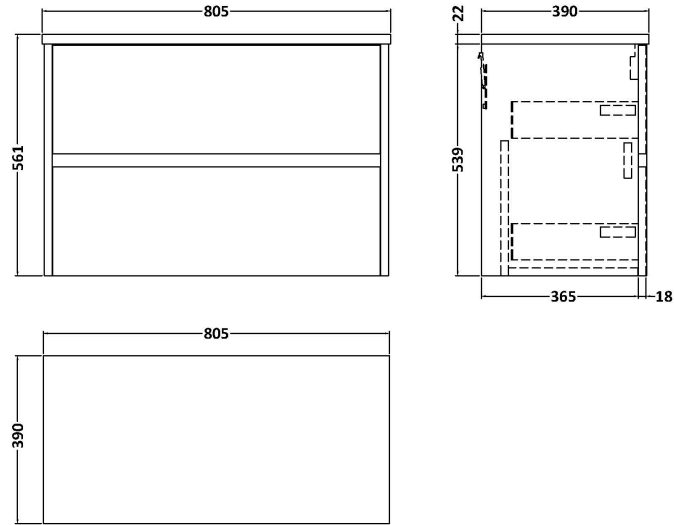

Sales Code: HAV2606LCM

Description: 800 W/H 2-Drawer Unit & Worktop

Packaging Details

Barcode: 5056678455890

Sales Code: LCM800

Description: Laminate Worktop 805X390x22mm

Product Dimensions

Height (mm):	22
Width (mm):	805
Depth (mm):	390
Nett Weight (kg):	2.75

Packaging Dimensions

Height (mm):	25
Width (mm):	810
Depth (mm):	455
Gross Weight (kg):	2.75

Packaging Data

Box Colour:	Brown Cardboard Box
Box Qty:	1
Label Size:	100 x 50
Label Colour:	White Label
Label Qty:	1

Sales Code: NPH2626

Description: 800 W/H 2-Drawer Unit (385 Deep)

Product Dimensions

Height (mm):	539
Width (mm):	800
Depth (mm):	385
Nett Weight (kg):	24.5

Packaging Dimensions

Height (mm):	560
Width (mm):	820
Depth (mm):	405
Gross Weight (kg):	25

Packaging Data

Box Colour:	Brown Cardboard Box
Box Qty:	1
Label Size:	100 x 50
Label Colour:	White Label
Label Qty:	2

Outer Box Dimensions (If Applicable)

Height (mm):	
Width (mm):	
Depth (mm):	
Gross Weight (kg):	
Barcode:	5056462696553