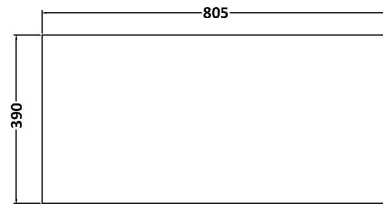

Sales Code: HAV2606W

Description: 800 W/H 2-Drawer Unit & Worktop

Packaging Details

Barcode: 5056462651088