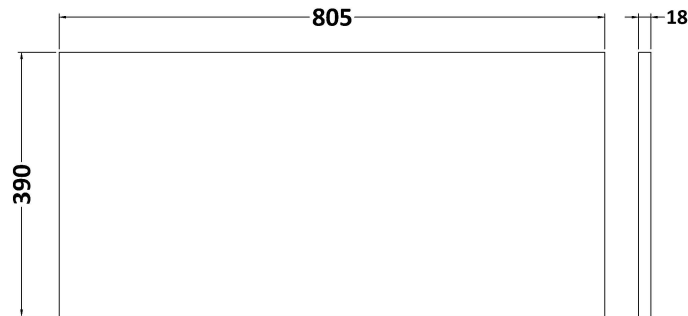

### Product Dimensions

Height (mm):	539
Width (mm):	800
Depth (mm):	385
Nett Weight (kg):	24.5

### Packaging Dimensions

Height (mm):	560
Width (mm):	820
Depth (mm):	405
Gross Weight (kg):	25

### Outer Box Dimensions (If Applicable)

Height (mm):	
Width (mm):	
Depth (mm):	
Gross Weight (kg):	
Barcode:	5056462696553

Sales Code: MWD2680

Description: 800 Worktop (805X390x18mm)

**Product Dimensions**

Height (mm):	18
Width (mm):	805
Depth (mm):	390
Nett Weight (kg):	3.5

**Packaging Dimensions**

Height (mm):	25
Width (mm):	825
Depth (mm):	410
Gross Weight (kg):	3.5