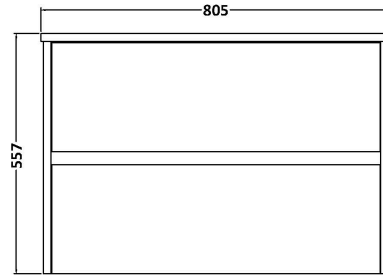

Sales Code: HAV2606W

Description: 800 W/H 2-Drawer Unit & Worktop

Packaging Details

Barcode: 5056462651088