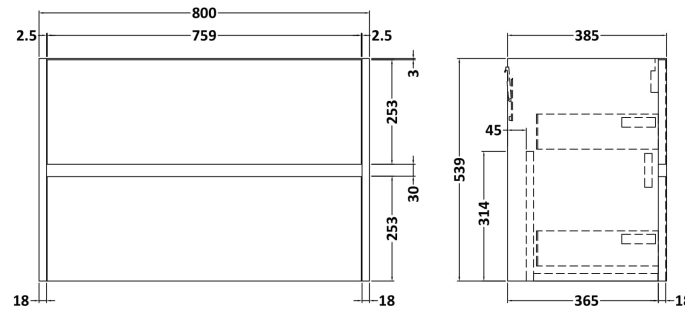

### Product Dimensions

Height (mm):	539
Width (mm):	800
Depth (mm):	385
Nett Weight (kg):	24.5

### Packaging Dimensions

Height (mm):	560
Width (mm):	820
Depth (mm):	405
Gross Weight (kg):	25

### Outer Box Dimensions (If Applicable)

Height (mm):	
Width (mm):	
Depth (mm):	
Gross Weight (kg):	
Barcode:	5056462696553

Sales Code: MWD2680

Description: 800 Worktop (805X390x18mm)

**Product Dimensions**

Height (mm):	18
Width (mm):	805
Depth (mm):	390
Nett Weight (kg):	3.5

**Packaging Dimensions**

Height (mm):	25
Width (mm):	825
Depth (mm):	410
Gross Weight (kg):	3.5