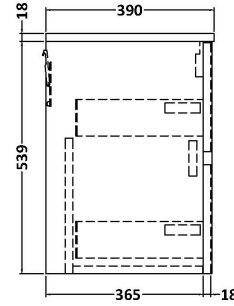

Sales Code: HAV2606W

Description: 800 W/H 2-Drawer Unit & Worktop

Packaging Details

Barcode: 5056462651088