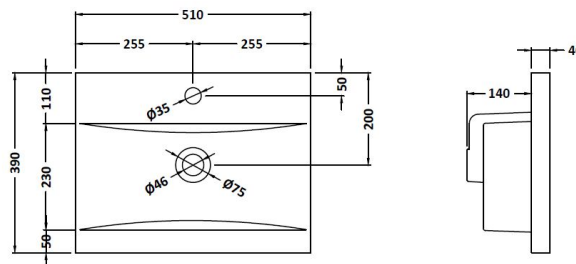

### Product Dimensions

Height (mm):	539
Width (mm):	500
Depth (mm):	385
Nett Weight (kg):	18.5

### Packaging Dimensions

Height (mm):	560
Width (mm):	520
Depth (mm):	405
Gross Weight (kg):	19

### Outer Box Dimensions (If Applicable)

Height (mm):	
Width (mm):	
Depth (mm):	
Gross Weight (kg):	
Barcode:	5056678447505

### Product Dimensions

Height (mm):	180
Width (mm):	510
Depth (mm):	390
Nett Weight (kg):	10.54