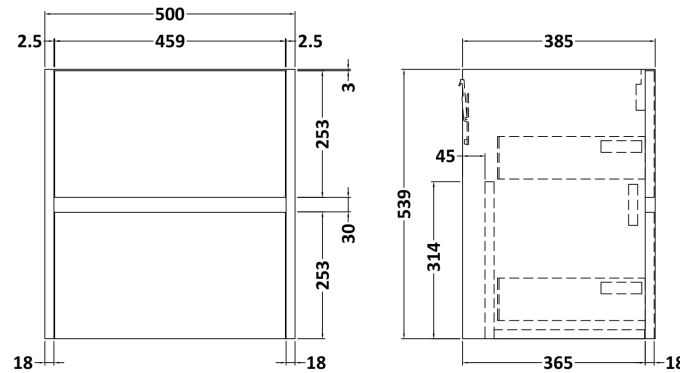

### Product Dimensions

Height (mm):	539
Width (mm):	500
Depth (mm):	385
Nett Weight (kg):	18.5

### Packaging Dimensions

Height (mm):	560
Width (mm):	520
Depth (mm):	405
Gross Weight (kg):	19

### Product Dimensions

Height (mm):	180
Width (mm):	510
Depth (mm):	390
Nett Weight (kg):	10.54

### Packaging Dimensions

Height (mm):	210
Width (mm):	410
Depth (mm):	530
Gross Weight (kg):	10.54