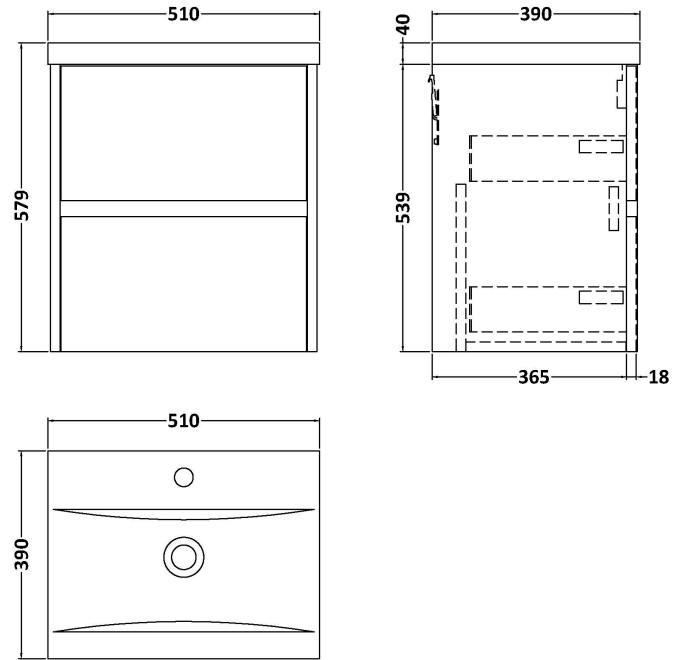

Sales Code: HAV2902A

Description: 500 W/H 2-Drawer Unit & Basin 1

Packaging Details

Barcode: 5056678453988