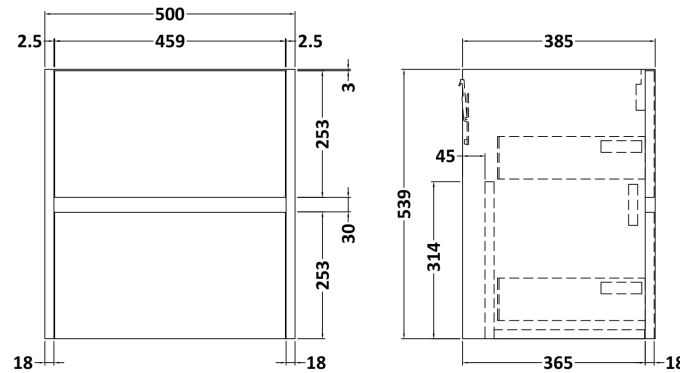

Sales Code: HAV2902D

Description: 500 W/H 2-Drawer Unit & Basin 3

Packaging Details

Barcode: 5056678454008

Sales Code: NPH2922

Description: 500 W/H 2-Drawer Unit (385 Deep)

Product Dimensions

Height (mm):	539
Width (mm):	500
Depth (mm):	385
Nett Weight (kg):	18.5

Packaging Dimensions

Height (mm):	560
Width (mm):	520
Depth (mm):	405
Gross Weight (kg):	19

Packaging Data

Box Colour:	Brown Cardboard Box
Box Qty:	1
Label Size:	50 x 100
Label Colour:	White Label
Label Qty:	2

Sales Code: NVM032

Description: 500 Thin Edged Basin 1Th

Product Dimensions

Height (mm):	170
Width (mm):	510
Depth (mm):	395
Nett Weight (kg):	9.5

Packaging Dimensions

Height (mm):	190
Width (mm):	530
Depth (mm):	415
Gross Weight (kg):	10

Packaging Data

Box Colour:	Brown Cardboard Box - Printed
Box Qty:	1
Label Size:	100 x 50
Label Colour:	White Label
Label Qty:	2

Outer Box Dimensions (If Applicable)

Height (mm):	
Width (mm):	
Depth (mm):	
Gross Weight (kg):	
Barcode:	5056211853411