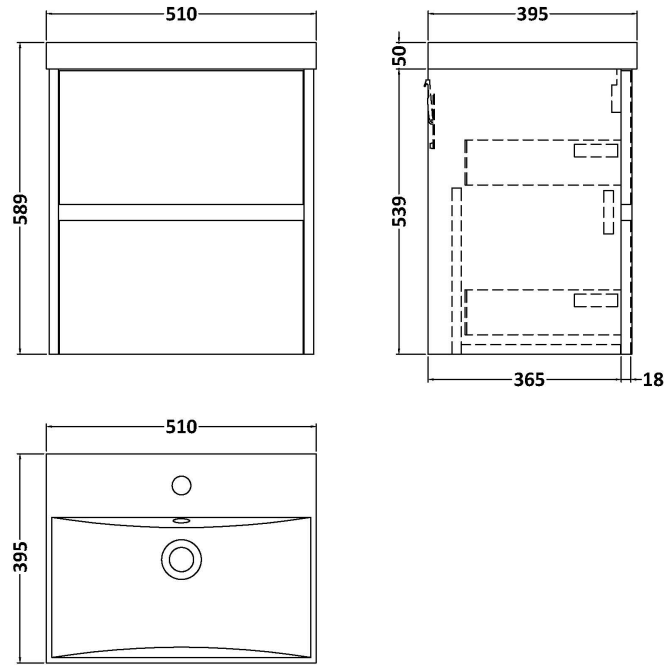

Sales Code: HAV2902D

Description: 500 W/H 2-Drawer Unit & Basin 3

Packaging Details

Barcode: 5056678454008

Sales Code: NPH2922

Description: 500 W/H 2-Drawer Unit (385 Deep)

Product Dimensions

Height (mm):	539
Width (mm):	500
Depth (mm):	385
Nett Weight (kg):	18.5

Packaging Dimensions

Height (mm):	560
Width (mm):	520
Depth (mm):	405
Gross Weight (kg):	19

Packaging Data

Box Colour:	Brown Cardboard Box
Box Qty:	1
Label Size:	50 x 100
Label Colour:	White Label
Label Qty:	2

Outer Box Dimensions (If Applicable)

Height (mm):	
Width (mm):	
Depth (mm):	
Gross Weight (kg):	
Barcode:	5056678447505

Product Details

Country of Origin:	China
Fitting Instruction:	No
CE & UKCA:	N/A
FSC Certified Materials:	Yes
Colour:	Indigo Blue
Construction Method:	Cam & Wood Dowel
Construction Type:	Rigid
Cabinet Finish:	MFC Painted Matt
Fascia Finish:	Mdf Painted Matt
Cabinet Thickness (mm):	16
Fascia Thickness (mm):	18
Drawer Included:	Yes
Drawer Type:	80mm High Metal S/C Inc Galler
No of Shelves:	0
Hinge Type:	Not Applicable
Hinge Included:	No
Adjustable Legs:	No
Fixings Included:	Yes
Handle Style:	Not Applicable
Waste Shroud:	Yes
Handle Included:	No, Not Required
Handle Type:	Handleless

Sales Code: NVM032

Description: 500 Thin Edged Basin 1Th

Product Dimensions

Height (mm):	170
Width (mm):	510
Depth (mm):	395
Nett Weight (kg):	9.5

Packaging Dimensions

Height (mm):	190
Width (mm):	530
Depth (mm):	415
Gross Weight (kg):	10