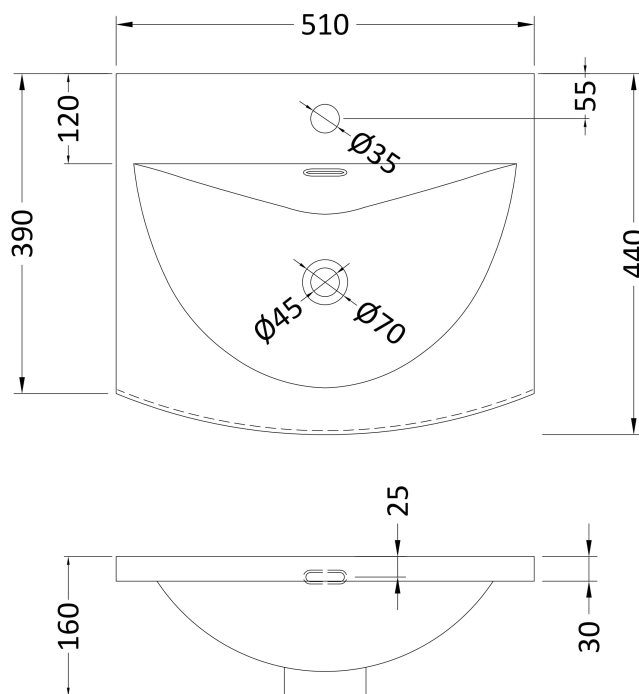

### Product Dimensions

Height (mm):	539
Width (mm):	500
Depth (mm):	385
Nett Weight (kg):	18.5

### Packaging Dimensions

Height (mm):	560
Width (mm):	520
Depth (mm):	405
Gross Weight (kg):	19

### Outer Box Dimensions (If Applicable)

Height (mm):	
Width (mm):	
Depth (mm):	
Gross Weight (kg):	
Barcode:	5056678447505

### Product Dimensions

Height (mm):	160
Width (mm):	510
Depth (mm):	440
Nett Weight (kg):	9