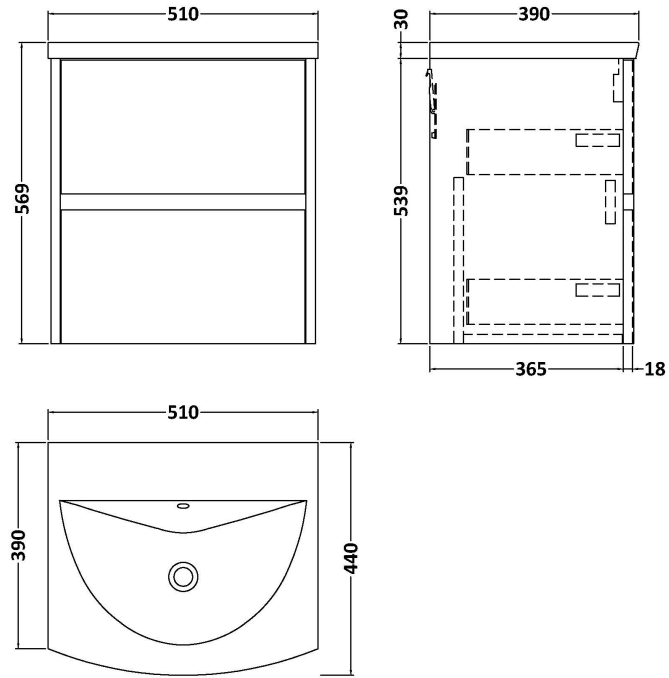

Sales Code: HAV2902G

Description: 500 W/H 2-Drawer Unit & Basin 4

Packaging Details

Barcode: 5056678454015