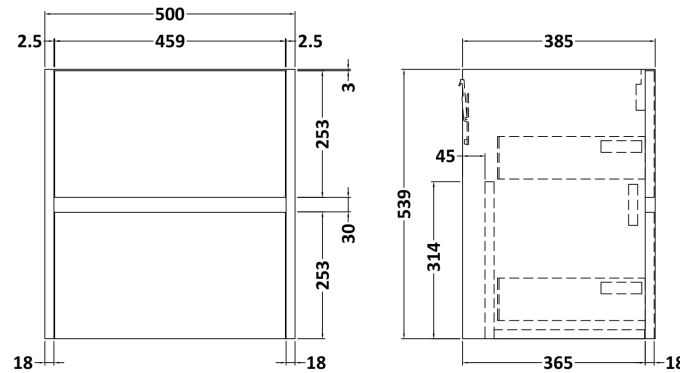

### Product Dimensions

Height (mm):	539
Width (mm):	500
Depth (mm):	385
Nett Weight (kg):	18.5

### Packaging Dimensions

Height (mm):	560
Width (mm):	520
Depth (mm):	405
Gross Weight (kg):	19

### Product Dimensions

Height (mm):	160
Width (mm):	510
Depth (mm):	440
Nett Weight (kg):	9

### Packaging Dimensions

Height (mm):	190
Width (mm):	530
Depth (mm):	415
Gross Weight (kg):	9.5