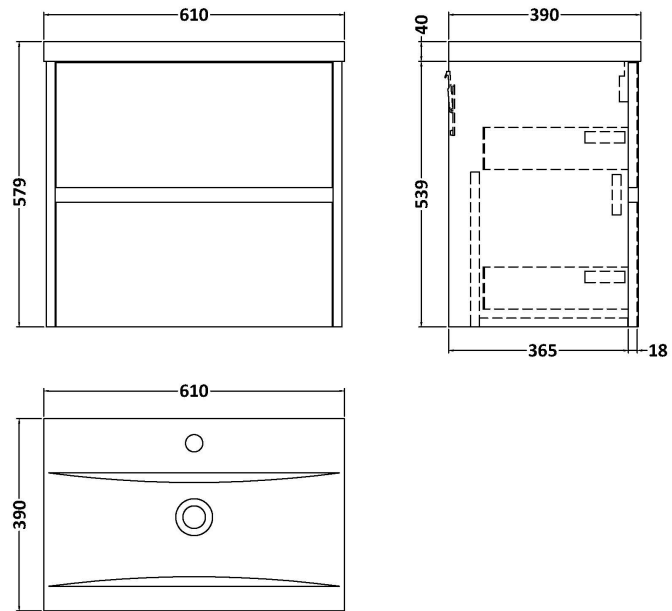

Sales Code: HAV2904A

Description: 600 W/H 2-Drawer Unit & Basin 1

Packaging Details

Barcode: 5056678454022

Sales Code: NPH2924

Description: 600 W/H 2-Drawer Unit (385 Deep)

Product Dimensions

Height (mm):	539
Width (mm):	600
Depth (mm):	385
Nett Weight (kg):	22.5

Packaging Dimensions

Height (mm):	560
Width (mm):	620
Depth (mm):	405
Gross Weight (kg):	23

Packaging Data

Box Colour:	Brown Cardboard Box
Box Qty:	1
Label Size:	50 x 100
Label Colour:	White Label
Label Qty:	2

Outer Box Dimensions (If Applicable)

Height (mm):	
Width (mm):	
Depth (mm):	
Gross Weight (kg):	
Barcode:	5056678447512

Product Details

Country of Origin:	China
Fitting Instruction:	No
CE & UKCA:	N/A
FSC Certified Materials:	Yes
Colour:	Indigo Blue
Construction Method:	Cam & Wood Dowel
Construction Type:	Rigid
Cabinet Finish:	MFC Painted Matt
Fascia Finish:	Mdf Painted Matt
Cabinet Thickness (mm):	16
Fascia Thickness (mm):	18
Drawer Included:	Yes
Drawer Type:	80mm High Metal S/C Inc Galler
No of Shelves:	0
Hinge Type:	Not Applicable
Hinge Included:	No
Adjustable Legs:	No
Fixings Included:	Yes
Handle Style:	Not Applicable
Waste Shroud:	Yes
Handle Included:	No, Not Required
Handle Type:	Handleless

Sales Code: NVM013

Description: 600 Mid-Edged Basin 1 Th

Product Dimensions

Height (mm):	180
Width (mm):	610
Depth (mm):	390
Nett Weight (kg):	11

Packaging Dimensions

Height (mm):	200
Width (mm):	410
Depth (mm):	630
Gross Weight (kg):	11