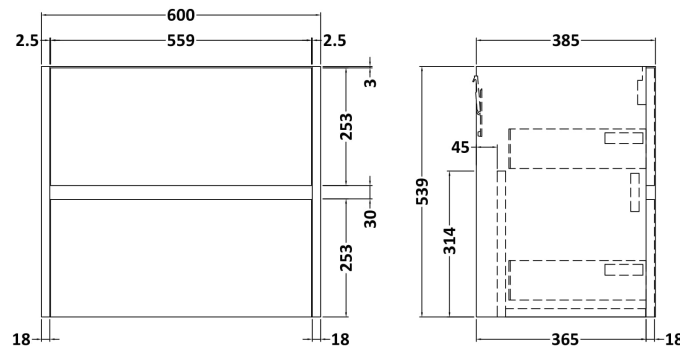

Sales Code: HAV2904A

Description: 600 W/H 2-Drawer Unit & Basin 1

Packaging Details

Barcode: 5056678454022

Sales Code: NPH2924

Description: 600 W/H 2-Drawer Unit (385 Deep)

Product Dimensions

Height (mm):	539
Width (mm):	600
Depth (mm):	385
Nett Weight (kg):	22.5

Packaging Dimensions

Height (mm):	560
Width (mm):	620
Depth (mm):	405
Gross Weight (kg):	23

Packaging Data

Box Colour:	Brown Cardboard Box
Box Qty:	1
Label Size:	50 x 100
Label Colour:	White Label
Label Qty:	2

Sales Code: NVM013

Description: 600 Mid-Edged Basin 1 Th

Product Dimensions

Height (mm):	180
Width (mm):	610
Depth (mm):	390
Nett Weight (kg):	11

Packaging Dimensions

Height (mm):	200
Width (mm):	410
Depth (mm):	630
Gross Weight (kg):	11

Packaging Data

Box Colour:	Brown Cardboard Box - Printed
Box Qty:	1
Label Size:	100 x 50
Label Colour:	White Label
Label Qty:	2

Outer Box Dimensions (If Applicable)

Height (mm):	
Width (mm):	
Depth (mm):	
Gross Weight (kg):	
Barcode:	5055369043415