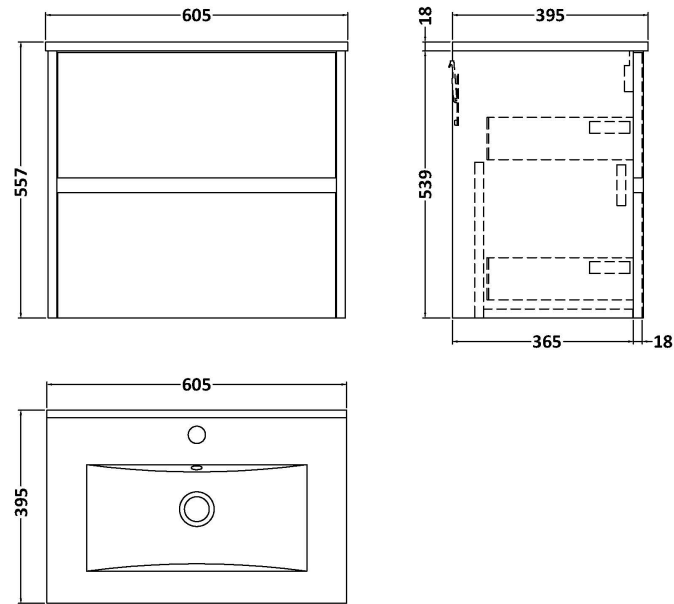

Sales Code: HAV2904B

Description: 600 W/H 2-Drawer Unit & Basin 2

Packaging Details

Barcode: 5056678454039

Sales Code: NPH2924

Description: 600 W/H 2-Drawer Unit (385 Deep)

Product Dimensions

Height (mm):	539
Width (mm):	600
Depth (mm):	385
Nett Weight (kg):	22.5

Packaging Dimensions

Height (mm):	560
Width (mm):	620
Depth (mm):	405
Gross Weight (kg):	23

Packaging Data

Box Colour:	Brown Cardboard Box
Box Qty:	1
Label Size:	50 x 100
Label Colour:	White Label
Label Qty:	2

Sales Code: NVM003

Description: Minimalist Basin 600mm

Product Dimensions

Height (mm):	170
Width (mm):	600
Depth (mm):	390
Nett Weight (kg):	10.76

Packaging Dimensions

Height (mm):	200
Width (mm):	400
Depth (mm):	620
Gross Weight (kg):	10.76

Packaging Data

Box Colour:	Brown Cardboard Box - Printed
Box Qty:	1
Label Size:	100 x 50
Label Colour:	White Label
Label Qty:	2

Outer Box Dimensions (If Applicable)

Height (mm):	
Width (mm):	
Depth (mm):	
Gross Weight (kg):	
Barcode:	5055146194668