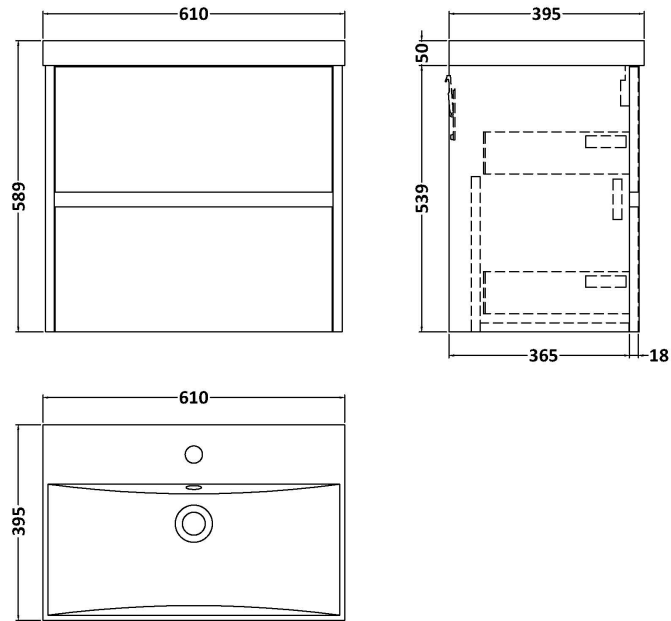

Sales Code: HAV2904D

Description: 600 W/H 2-Drawer Unit & Basin 3

Packaging Details

Barcode: 5056678454053

Sales Code: NPH2924

Description: 600 W/H 2-Drawer Unit (385 Deep)

Product Dimensions

Height (mm):	539
Width (mm):	600
Depth (mm):	385
Nett Weight (kg):	22.5

Packaging Dimensions

Height (mm):	560
Width (mm):	620
Depth (mm):	405
Gross Weight (kg):	23

Packaging Data

Box Colour:	Brown Cardboard Box
Box Qty:	1
Label Size:	50 x 100
Label Colour:	White Label
Label Qty:	2

Sales Code: NVM033

Description: 600 Thin Edged Basin 1Th

Product Dimensions

Height (mm):	170
Width (mm):	610
Depth (mm):	395
Nett Weight (kg):	11

Packaging Dimensions

Height (mm):	190
Width (mm):	630
Depth (mm):	415
Gross Weight (kg):	11.5

Packaging Data

Box Colour:	Brown Cardboard Box - Printed
Box Qty:	1
Label Size:	100 x 50
Label Colour:	White Label
Label Qty:	2

Outer Box Dimensions (If Applicable)

Height (mm):	
Width (mm):	
Depth (mm):	
Gross Weight (kg):	
Barcode:	5056211853428