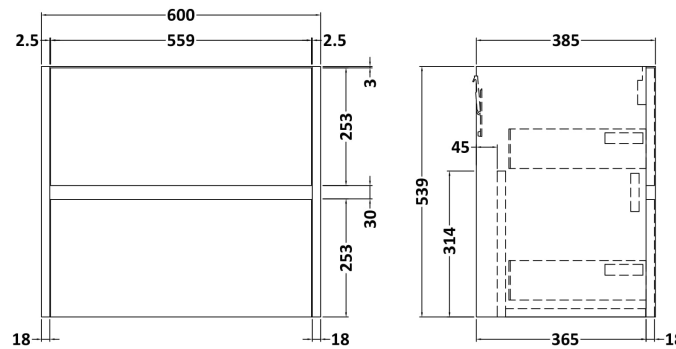

Sales Code: HAV2904D

Description: 600 W/H 2-Drawer Unit & Basin 3

Packaging Details

Barcode: 5056678454053

Sales Code: NPH2924

Description: 600 W/H 2-Drawer Unit (385 Deep)

Product Dimensions

Height (mm):	539
Width (mm):	600
Depth (mm):	385
Nett Weight (kg):	22.5

Packaging Dimensions

Height (mm):	560
Width (mm):	620
Depth (mm):	405
Gross Weight (kg):	23

Packaging Data

Box Colour:	Brown Cardboard Box
Box Qty:	1
Label Size:	50 x 100
Label Colour:	White Label
Label Qty:	2

Sales Code: NVM033

Description: 600 Thin Edged Basin 1Th

Product Dimensions

Height (mm):	170
Width (mm):	610
Depth (mm):	395
Nett Weight (kg):	11

Packaging Dimensions

Height (mm):	190
Width (mm):	630
Depth (mm):	415
Gross Weight (kg):	11.5

Packaging Data

Box Colour:	Brown Cardboard Box - Printed
Box Qty:	1
Label Size:	100 x 50
Label Colour:	White Label
Label Qty:	2

Outer Box Dimensions (If Applicable)

Height (mm):	
Width (mm):	
Depth (mm):	
Gross Weight (kg):	
Barcode:	5056211853428