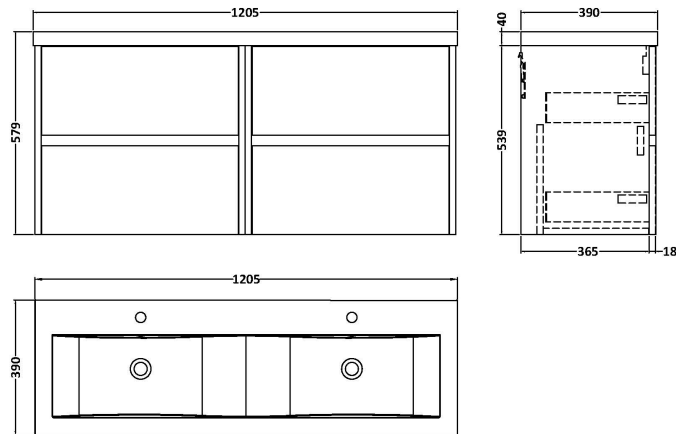

Sales Code: HAV2904F

Description: 1200 W/H 4-Drawer Unit & Double Basin

Packaging Details

Barcode: 5056678454060

Sales Code: CBM424

Description: Double Ceramic Basin 1208X392

Product Dimensions

Height (mm):	390
Width (mm):	1205
Depth (mm):	175
Nett Weight (kg):	27

Packaging Dimensions

Height (mm):	205
Width (mm):	1270
Depth (mm):	510
Gross Weight (kg):	27

Packaging Data

Box Colour:	Brown Cardboard Box - Printed
Box Qty:	1
Label Size:	100 x 50
Label Colour:	White Label
Label Qty:	2

Outer Box Dimensions (If Applicable)

Height (mm):	
Width (mm):	
Depth (mm):	
Gross Weight (kg):	
Barcode:	5056211875826

Product Details

Country of Origin:	China
Fitting Instruction:	No
Certification: CE & UKCA:	No
WRAS:	N/A
WRAS No:	N/A
Product Material:	Vitreous China
Fixing Supplied:	No

Sales Code: NPH2924

Description: 600 W/H 2-Drawer Unit (385 Deep)

Product Dimensions

Height (mm):	539
Width (mm):	600
Depth (mm):	385
Nett Weight (kg):	22.5

Packaging Dimensions

Height (mm):	560
Width (mm):	620
Depth (mm):	405
Gross Weight (kg):	23