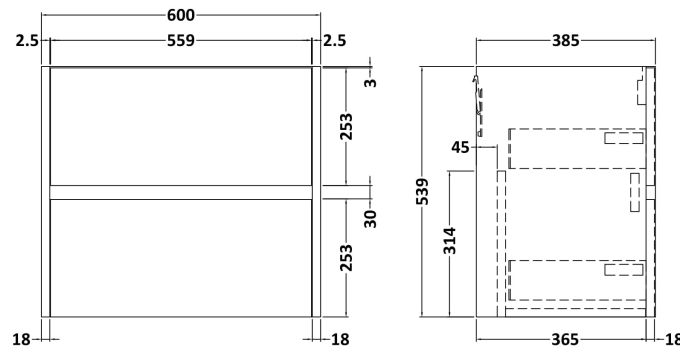

Sales Code: HAV2904F

Description: 1200 W/H 4-Drawer Unit & Double Basin

Packaging Details

Barcode: 5056678454060

Sales Code: CBM424

Description: Double Ceramic Basin 1208X392

Product Dimensions

Height (mm):	390
Width (mm):	1205
Depth (mm):	175
Nett Weight (kg):	27

Packaging Dimensions

Height (mm):	205
Width (mm):	1270
Depth (mm):	510
Gross Weight (kg):	27

Packaging Data

Box Colour:	Brown Cardboard Box - Printed
Box Qty:	1
Label Size:	100 x 50
Label Colour:	White Label
Label Qty:	2

Outer Box Dimensions (If Applicable)

Height (mm):	
Width (mm):	
Depth (mm):	
Gross Weight (kg):	
Barcode:	5056211875826

Product Details

Country of Origin:	China
Fitting Instruction:	No
Certification: CE & UKCA:	No
WRAS:	N/A
WRAS No:	N/A
Product Material:	Vitreous China
Fixing Supplied:	No

Sales Code: NPH2924

Description: 600 W/H 2-Drawer Unit (385 Deep)

Product Dimensions

Height (mm):	539
Width (mm):	600
Depth (mm):	385
Nett Weight (kg):	22.5

Packaging Dimensions

Height (mm):	560
Width (mm):	620
Depth (mm):	405
Gross Weight (kg):	23