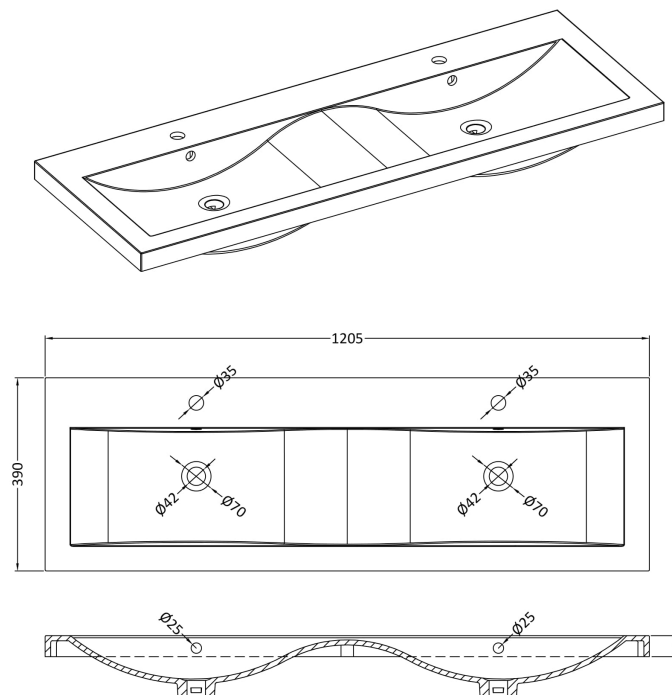

Sales Code: HAV2904F

Description: 1200 W/H 4-Drawer Unit & Double Basin

Packaging Details

Barcode: 5056678454060

Sales Code: CBM424

Description: Double Ceramic Basin 1208X392

Product Dimensions

Height (mm):	390
Width (mm):	1205
Depth (mm):	175
Nett Weight (kg):	27

Packaging Dimensions

Height (mm):	205
Width (mm):	1270
Depth (mm):	510
Gross Weight (kg):	27

Packaging Data

Box Colour:	Brown Cardboard Box - Printed
Box Qty:	1
Label Size:	100 x 50
Label Colour:	White Label
Label Qty:	2

Outer Box Dimensions (If Applicable)

Height (mm):	
Width (mm):	
Depth (mm):	
Gross Weight (kg):	
Barcode:	5056211875826

Product Details

Country of Origin:	China
Fitting Instruction:	No
Certification: CE & UKCA:	No
WRAS:	N/A
WRAS No:	N/A
Product Material:	Vitreous China
Fixing Supplied:	No

Sales Code: NPH2924

Description: 600 W/H 2-Drawer Unit (385 Deep)

Product Dimensions

Height (mm):	539
Width (mm):	600
Depth (mm):	385
Nett Weight (kg):	22.5

Packaging Dimensions

Height (mm):	560
Width (mm):	620
Depth (mm):	405
Gross Weight (kg):	23