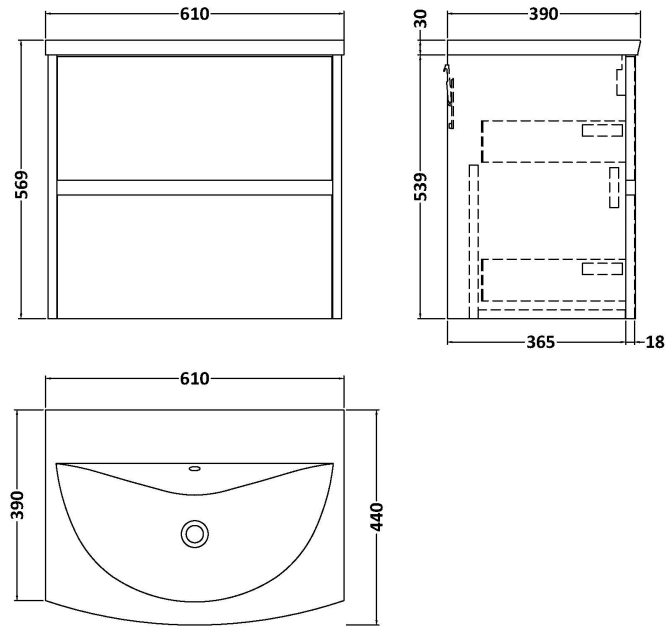

Sales Code: HAV2904G

Description: 600 W/H 2-Drawer Unit & Basin 4

Packaging Details

Barcode: 5056678454077

Sales Code: NPH2924

Description: 600 W/H 2-Drawer Unit (385 Deep)

Product Dimensions

Height (mm):	539
Width (mm):	600
Depth (mm):	385
Nett Weight (kg):	22.5

Packaging Dimensions

Height (mm):	560
Width (mm):	620
Depth (mm):	405
Gross Weight (kg):	23

Packaging Data

Box Colour:	Brown Cardboard Box
Box Qty:	1
Label Size:	50 x 100
Label Colour:	White Label
Label Qty:	2

Sales Code: NVM043

Description: 600 Curved Basin 1Th

Product Dimensions

Height (mm):	160
Width (mm):	610
Depth (mm):	440
Nett Weight (kg):	11

Packaging Dimensions

Height (mm):	190
Width (mm):	630
Depth (mm):	415
Gross Weight (kg):	11.5

Packaging Data

Box Colour:	Brown Cardboard Box - Printed
Box Qty:	1
Label Size:	100 x 50
Label Colour:	White Label
Label Qty:	2

Outer Box Dimensions (If Applicable)

Height (mm):	
Width (mm):	
Depth (mm):	
Gross Weight (kg):	
Barcode:	5056462620961