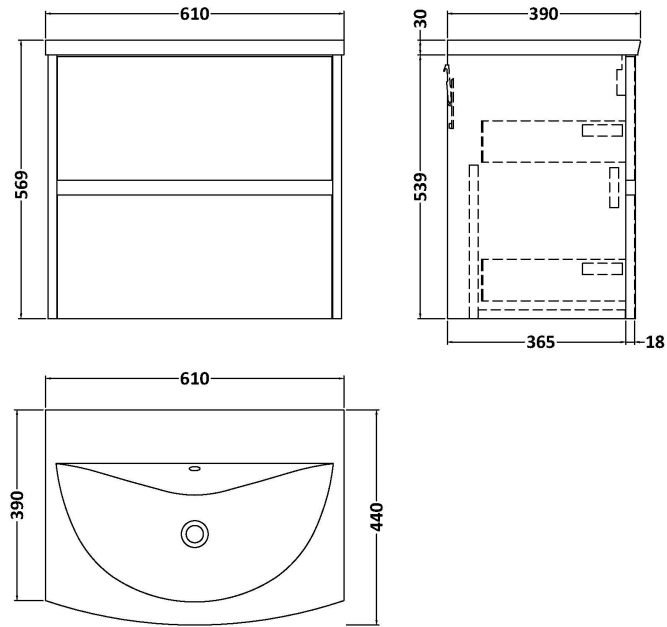

Sales Code: HAV2904G

Description: 600 W/H 2-Drawer Unit & Basin 4

Packaging Details

Barcode: 5056678454077