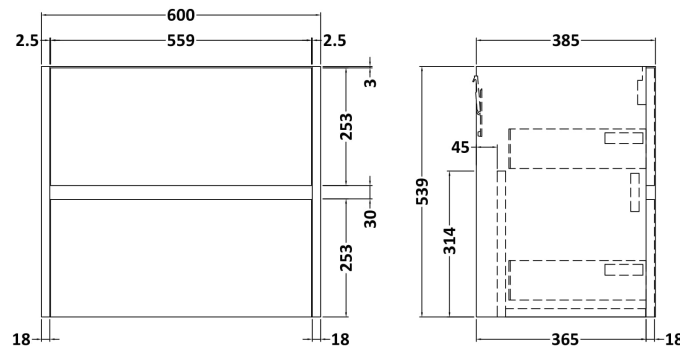

### Product Dimensions

Height (mm):	539
Width (mm):	600
Depth (mm):	385
Nett Weight (kg):	22.5

### Packaging Dimensions

Height (mm):	560
Width (mm):	620
Depth (mm):	405
Gross Weight (kg):	23

### Product Dimensions

Height (mm):	160
Width (mm):	610
Depth (mm):	440
Nett Weight (kg):	11

### Packaging Dimensions

Height (mm):	190
Width (mm):	630
Depth (mm):	415
Gross Weight (kg):	11.5