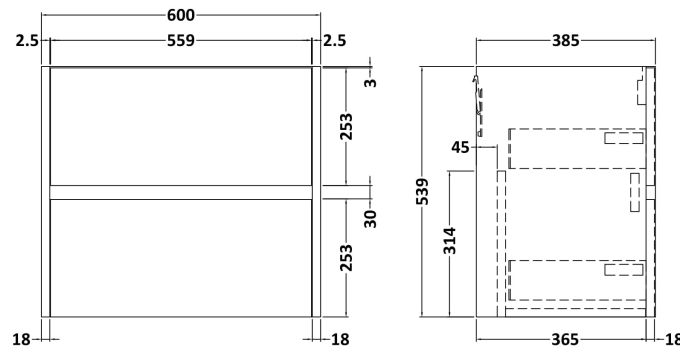

Packaging Dimensions

Height (mm):	25
Width (mm):	610
Depth (mm):	455
Gross Weight (kg):	2

Packaging Data

Box Colour:	Brown Cardboard Box
Box Qty:	1
Label Size:	100 x 50
Label Colour:	White Label
Label Qty:	1

Outer Box Dimensions (If Applicable)

Height (mm):	
Width (mm):	
Depth (mm):	
Gross Weight (kg):	
Barcode:	5056211874164

Product Details

Country of Origin:	United Kingdom
Fitting Instruction:	No
CE & UKCA:	N/A
FSC Certified Materials:	Yes
Colour:	Bellato Grey
Construction Method:	Not Applicable
Construction Type:	Not Applicable
Cabinet Finish:	Not Applicable
Fascia Finish:	MFC Laminated
Cabinet Thickness (mm):	
Fascia Thickness (mm):	22
Drawer Included:	No
Drawer Type:	Not Applicable
No of Shelves:	0
Hinge Type:	Not Applicable
Hinge Included:	No
Adjustable Legs:	No, Not Required
Fixings Included:	No
Handle Style:	Not Applicable
Waste Shroud:	Not Applicable
Handle Included:	No
Handle Type:	Not Applicable

Sales Code: NPH2924

Description: 600 W/H 2-Drawer Unit (385 Deep)

Product Dimensions

Height (mm):	539
Width (mm):	600
Depth (mm):	385
Nett Weight (kg):	22.5

Packaging Dimensions

Height (mm):	560
Width (mm):	620
Depth (mm):	405
Gross Weight (kg):	23

Packaging Data

Box Colour:	Brown Cardboard Box
Box Qty:	1
Label Size:	50 x 100
Label Colour:	White Label
Label Qty:	2

Outer Box Dimensions (If Applicable)

Height (mm):	
Width (mm):	
Depth (mm):	
Gross Weight (kg):	
Barcode:	5056678447512