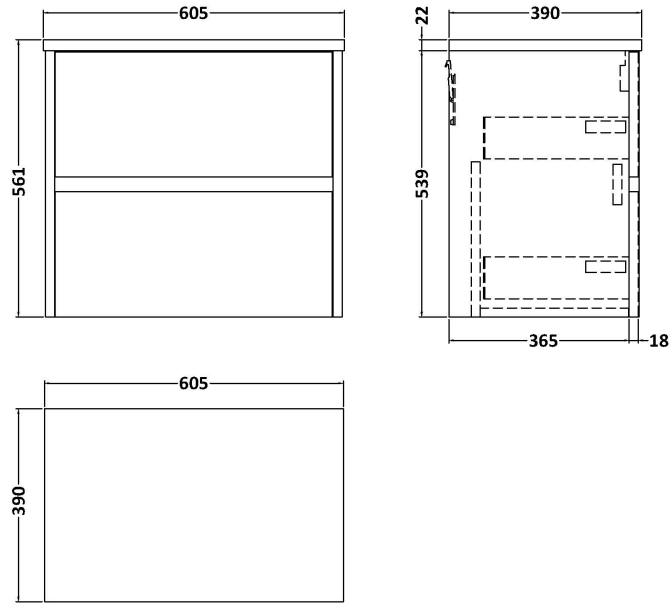

Sales Code: HAV2904LBG

Description: 600 W/H 2-Drawer Unit & Laminate Top

Packaging Details

Barcode: 5056678454084

Sales Code: LBG600

Description: Laminate Worktop 605X390x22mm

Product Dimensions

Height (mm):	22
Width (mm):	605
Depth (mm):	390
Nett Weight (kg):	2

Packaging Dimensions

Height (mm):	25
Width (mm):	610
Depth (mm):	455
Gross Weight (kg):	2

Packaging Data

Box Colour:	Brown Cardboard Box
Box Qty:	1
Label Size:	100 x 50
Label Colour:	White Label
Label Qty:	1

Sales Code: NPH2924

Description: 600 W/H 2-Drawer Unit (385 Deep)

Product Dimensions

Height (mm):	539
Width (mm):	600
Depth (mm):	385
Nett Weight (kg):	22.5

Packaging Dimensions

Height (mm):	560
Width (mm):	620
Depth (mm):	405
Gross Weight (kg):	23

Packaging Data

Box Colour:	Brown Cardboard Box
Box Qty:	1
Label Size:	50 x 100
Label Colour:	White Label
Label Qty:	2

Outer Box Dimensions (If Applicable)

Height (mm):	
Width (mm):	
Depth (mm):	
Gross Weight (kg):	
Barcode:	5056678447512