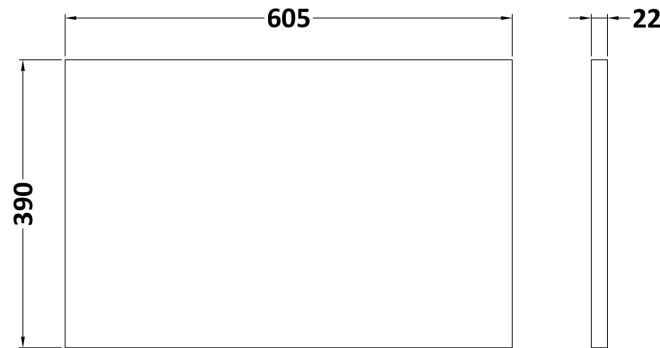

Sales Code: HAV2904LBG

Description: 600 W/H 2-Drawer Unit & Laminate Top

Packaging Details

Barcode: 5056678454084

Sales Code: LBG600

Description: Laminate Worktop 605X390x22mm

Product Dimensions

Height (mm):	22
Width (mm):	605
Depth (mm):	390
Nett Weight (kg):	2

Packaging Dimensions

Height (mm):	25
Width (mm):	610
Depth (mm):	455
Gross Weight (kg):	2

Packaging Data

Box Colour:	Brown Cardboard Box
Box Qty:	1
Label Size:	100 x 50
Label Colour:	White Label
Label Qty:	1

Sales Code: NPH2924

Description: 600 W/H 2-Drawer Unit (385 Deep)

Product Dimensions

Height (mm):	539
Width (mm):	600
Depth (mm):	385
Nett Weight (kg):	22.5

Packaging Dimensions

Height (mm):	560
Width (mm):	620
Depth (mm):	405
Gross Weight (kg):	23

Packaging Data

Box Colour:	Brown Cardboard Box
Box Qty:	1
Label Size:	50 x 100
Label Colour:	White Label
Label Qty:	2

Outer Box Dimensions (If Applicable)

Height (mm):	
Width (mm):	
Depth (mm):	
Gross Weight (kg):	
Barcode:	5056678447512