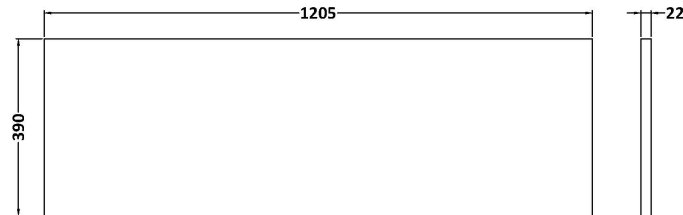

**Sales Code:** HAV2904LCM2

**Description:** 1200 W/H 4-Drawer Unit & Laminate Top

**Packaging Details**

Barcode: 5056678458211

**Sales Code:** LCM1200

**Description:** Laminate Worktop 1205X390x22mm

**Product Dimensions**

Height (mm):	22
Width (mm):	1205
Depth (mm):	390
Nett Weight (kg):	5

**Packaging Dimensions**

Height (mm):	25
Width (mm):	1215
Depth (mm):	455
Gross Weight (kg):	5

**Packaging Data**

Box Colour:	Brown Cardboard Box
Box Qty:	1
Label Size:	100 x 50
Label Colour:	White Label
Label Qty:	1

### Product Dimensions

Height (mm):	539
Width (mm):	600
Depth (mm):	385
Nett Weight (kg):	22.5

### Packaging Dimensions

Height (mm):	560
Width (mm):	620
Depth (mm):	405
Gross Weight (kg):	23