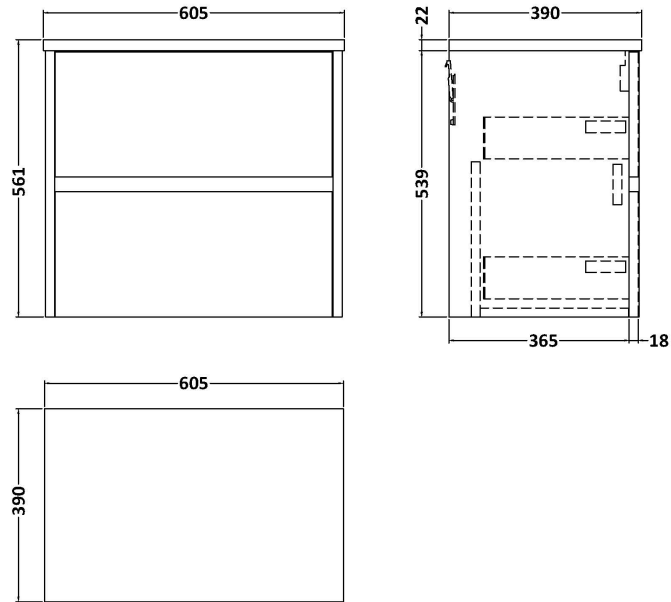

**Sales Code:** HAV2904LCM

**Description:** 600 W/H 2-Drawer Unit & Laminate Top

**Packaging Details**

Barcode: 5056678455906

**Sales Code:** LCM600

**Description:** Laminate Worktop 605X390x22mm

**Product Dimensions**

Height (mm):	22
Width (mm):	605
Depth (mm):	390
Nett Weight (kg):	2

**Packaging Dimensions**

Height (mm):	25
Width (mm):	610
Depth (mm):	455
Gross Weight (kg):	2

**Packaging Data**

Box Colour:	Brown Cardboard Box
Box Qty:	1
Label Size:	100 x 50
Label Colour:	White Label
Label Qty:	1

**Sales Code:** NPH2924

**Description:** 600 W/H 2-Drawer Unit (385 Deep)

**Product Dimensions**

Height (mm):	539
Width (mm):	600
Depth (mm):	385
Nett Weight (kg):	22.5

**Packaging Dimensions**

Height (mm):	560
Width (mm):	620
Depth (mm):	405
Gross Weight (kg):	23

**Packaging Data**

Box Colour:	Brown Cardboard Box
Box Qty:	1
Label Size:	50 x 100
Label Colour:	White Label
Label Qty:	2

**Outer Box Dimensions (If Applicable)**

Height (mm):	
Width (mm):	
Depth (mm):	
Gross Weight (kg):	
Barcode:	5056678447512