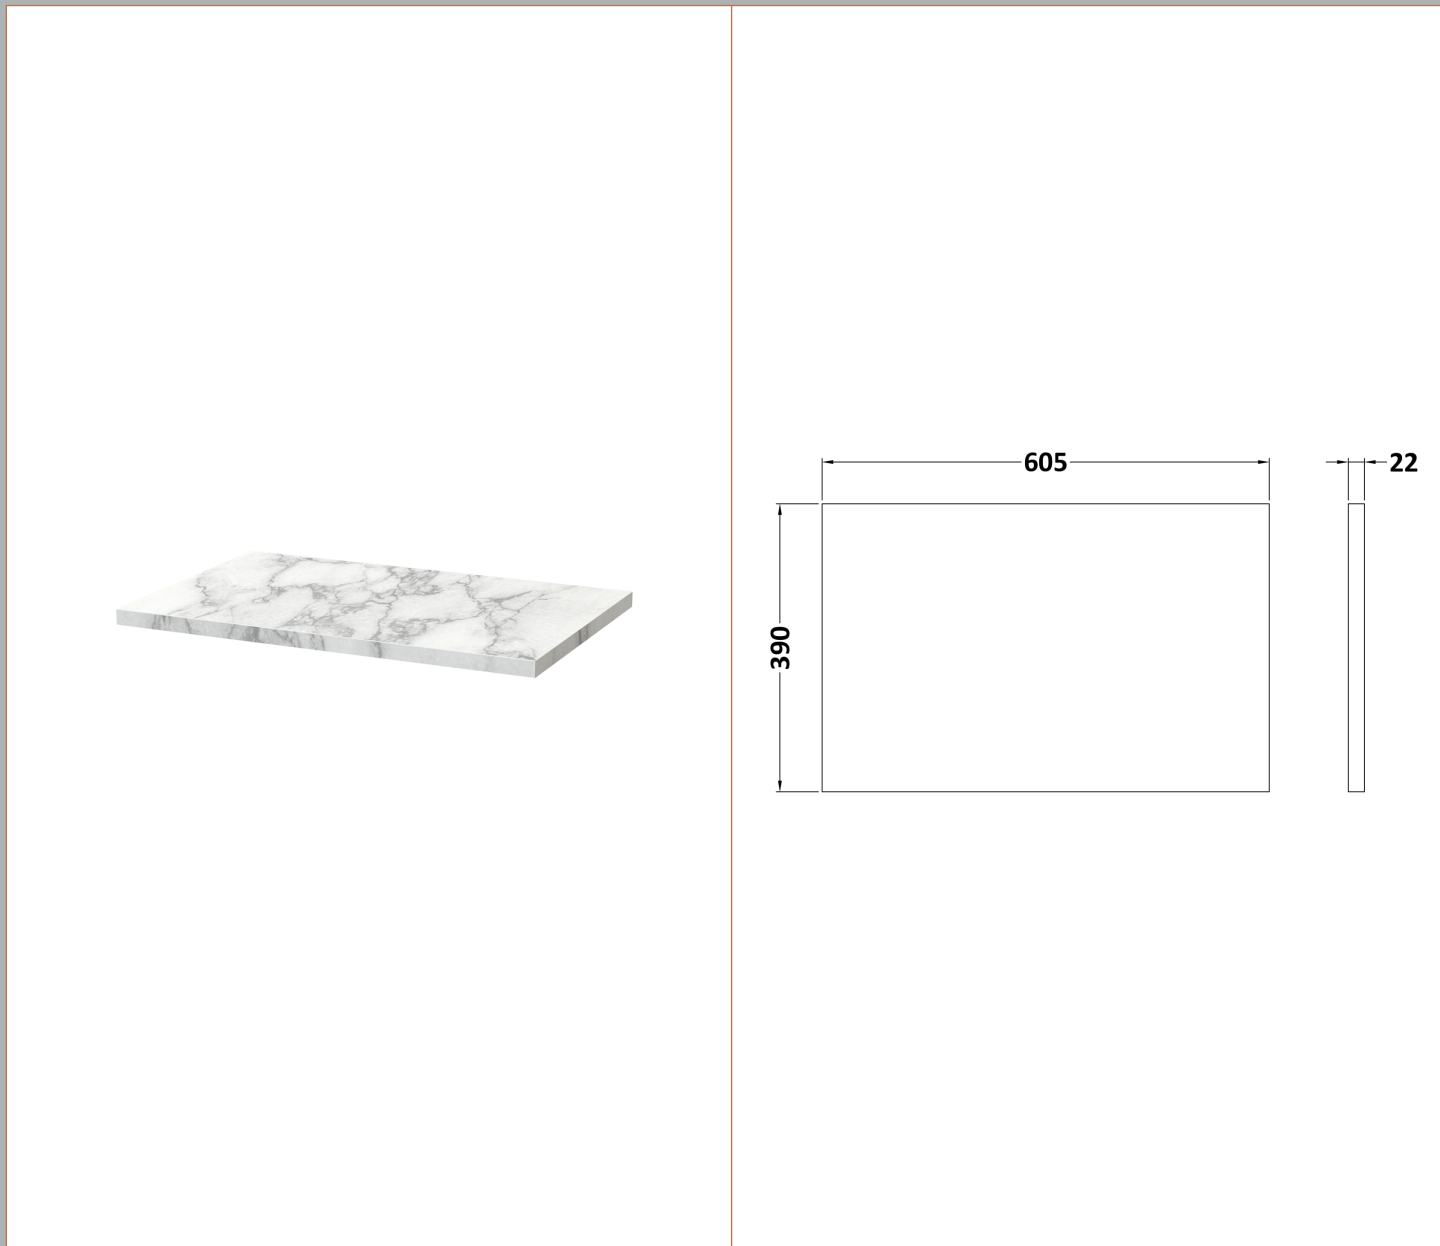

**Sales Code:** HAV2904LCM

**Description:** 600 W/H 2-Drawer Unit & Laminate Top

**Packaging Details**

Barcode: 5056678455906

**Sales Code:** LCM600

**Description:** Laminate Worktop 605X390x22mm

**Product Dimensions**

Height (mm):	22
Width (mm):	605
Depth (mm):	390
Nett Weight (kg):	2

**Packaging Dimensions**

Height (mm):	25
Width (mm):	610
Depth (mm):	455
Gross Weight (kg):	2

**Packaging Data**

Box Colour:	Brown Cardboard Box
Box Qty:	1
Label Size:	100 x 50
Label Colour:	White Label
Label Qty:	1

**Sales Code:** NPH2924

**Description:** 600 W/H 2-Drawer Unit (385 Deep)

**Product Dimensions**

Height (mm):	539
Width (mm):	600
Depth (mm):	385
Nett Weight (kg):	22.5

**Packaging Dimensions**

Height (mm):	560
Width (mm):	620
Depth (mm):	405
Gross Weight (kg):	23

**Packaging Data**

Box Colour:	Brown Cardboard Box
Box Qty:	1
Label Size:	50 x 100
Label Colour:	White Label
Label Qty:	2

**Outer Box Dimensions (If Applicable)**

Height (mm):	
Width (mm):	
Depth (mm):	
Gross Weight (kg):	
Barcode:	5056678447512