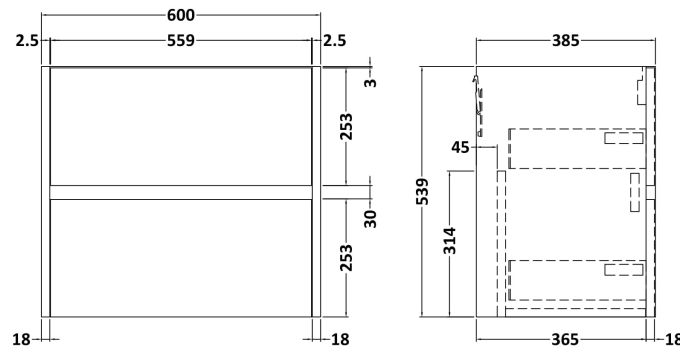

Height (mm):	22
Width (mm):	605
Depth (mm):	390
Nett Weight (kg):	2

**Packaging Dimensions**

Height (mm):	25
Width (mm):	610
Depth (mm):	455
Gross Weight (kg):	2

**Packaging Data**

Box Colour:	Brown Cardboard Box
Box Qty:	1
Label Size:	100 x 50
Label Colour:	White Label
Label Qty:	1

**Outer Box Dimensions (If Applicable)**

Height (mm):	
Width (mm):	
Depth (mm):	
Gross Weight (kg):	
Barcode:	5056462624433

**Product Details**

Country of Origin:	United Kingdom
Fitting Instruction:	No
CE & UKCA:	N/A
FSC Certified Materials:	Yes
Colour:	Matt Carrera Marble
Construction Method:	Not Applicable
Construction Type:	Not Applicable
Cabinet Finish:	Not Applicable
Fascia Finish:	MFC Laminated
Cabinet Thickness (mm):	
Fascia Thickness (mm):	22
Drawer Included:	No
Drawer Type:	Not Applicable
No of Shelves:	0
Hinge Type:	Not Applicable
Hinge Included:	No
Adjustable Legs:	No, Not Required
Fixings Included:	No
Handle Style:	Not Applicable
Waste Shroud:	Not Applicable
Handle Included:	No
Handle Type:	Not Applicable

**Sales Code:** NPH2924

**Description:** 600 W/H 2-Drawer Unit (385 Deep)

**Product Dimensions**

Height (mm):	539
Width (mm):	600
Depth (mm):	385
Nett Weight (kg):	22.5

**Packaging Dimensions**

Height (mm):	560
Width (mm):	620
Depth (mm):	405
Gross Weight (kg):	23

**Packaging Data**

Box Colour:	Brown Cardboard Box
Box Qty:	1
Label Size:	50 x 100
Label Colour:	White Label
Label Qty:	2

**Outer Box Dimensions (If Applicable)**

Height (mm):	
Width (mm):	
Depth (mm):	
Gross Weight (kg):	
Barcode:	5056678447512