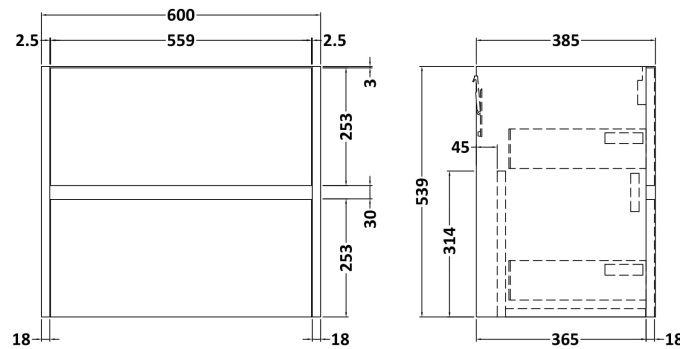

Packaging Dimensions

Height (mm):	25
Width (mm):	1215
Depth (mm):	455
Gross Weight (kg):	5

Packaging Data

Box Colour:	Brown Cardboard Box
Box Qty:	1
Label Size:	100 x 50
Label Colour:	White Label
Label Qty:	1

Outer Box Dimensions (If Applicable)

Height (mm):	
Width (mm):	
Depth (mm):	
Gross Weight (kg):	
Barcode:	5056678449929

Product Details

Country of Origin:	United Kingdom
Fitting Instruction:	No
CE & UKCA:	N/A
FSC Certified Materials:	Yes
Colour:	Sparkling Black
Construction Method:	Not Applicable
Construction Type:	Not Applicable
Cabinet Finish:	Not Applicable
Fascia Finish:	MFC Laminated
Cabinet Thickness (mm):	
Fascia Thickness (mm):	22
Drawer Included:	No
Drawer Type:	Not Applicable
No of Shelves:	0
Hinge Type:	Not Applicable
Hinge Included:	No
Adjustable Legs:	No, Not Required
Fixings Included:	No
Handle Style:	Not Applicable
Waste Shroud:	Not Applicable
Handle Included:	No
Handle Type:	Not Applicable

Sales Code: NPH2924

Description: 600 W/H 2-Drawer Unit (385 Deep)

Product Dimensions

Height (mm):	539
Width (mm):	600
Depth (mm):	385
Nett Weight (kg):	22.5

Packaging Dimensions

Height (mm):	560
Width (mm):	620
Depth (mm):	405
Gross Weight (kg):	23

Packaging Data

Box Colour:	Brown Cardboard Box
Box Qty:	1
Label Size:	50 x 100
Label Colour:	White Label
Label Qty:	2

Outer Box Dimensions (If Applicable)

Height (mm):	
Width (mm):	
Depth (mm):	
Gross Weight (kg):	
Barcode:	5056678447512