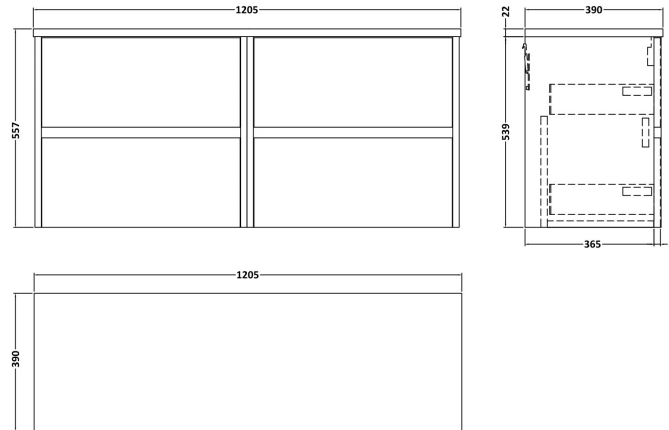

Sales Code: HAV2904LSB2

Description: 1200 W/H 4-Drawer Unit & Laminate Top

Packaging Details

Barcode: 5056678458228

Sales Code: LSB1200

Description: Laminate Worktop 1205X390x22mm

Product Dimensions

Height (mm):	22
Width (mm):	1205
Depth (mm):	390
Nett Weight (kg):	5

Packaging Dimensions

Height (mm):	25
Width (mm):	1215
Depth (mm):	455
Gross Weight (kg):	5

Packaging Data

Box Colour:	Brown Cardboard Box
Box Qty:	1
Label Size:	100 x 50
Label Colour:	White Label
Label Qty:	1

Sales Code: NPH2924

Description: 600 W/H 2-Drawer Unit (385 Deep)

Product Dimensions

Height (mm):	539
Width (mm):	600
Depth (mm):	385
Nett Weight (kg):	22.5

Packaging Dimensions

Height (mm):	560
Width (mm):	620
Depth (mm):	405
Gross Weight (kg):	23

Packaging Data

Box Colour:	Brown Cardboard Box
Box Qty:	1
Label Size:	50 x 100
Label Colour:	White Label
Label Qty:	2

Outer Box Dimensions (If Applicable)

Height (mm):	
Width (mm):	
Depth (mm):	
Gross Weight (kg):	
Barcode:	5056678447512