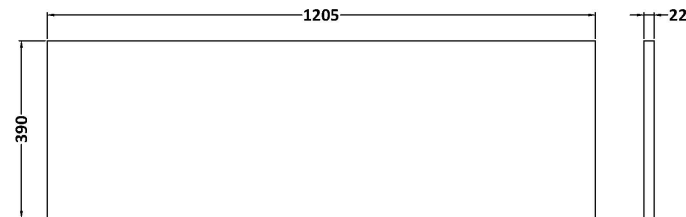

Sales Code: HAV2904LSB2

Description: 1200 W/H 4-Drawer Unit & Laminate Top

Packaging Details

Barcode: 5056678458228

Sales Code: LSB1200

Description: Laminate Worktop 1205X390x22mm

Product Dimensions

Height (mm):	22
Width (mm):	1205
Depth (mm):	390
Nett Weight (kg):	5

Packaging Dimensions

Height (mm):	25
Width (mm):	1215
Depth (mm):	455
Gross Weight (kg):	5

Packaging Data

Box Colour:	Brown Cardboard Box
Box Qty:	1
Label Size:	100 x 50
Label Colour:	White Label
Label Qty:	1

Sales Code: NPH2924

Description: 600 W/H 2-Drawer Unit (385 Deep)

Product Dimensions

Height (mm):	539
Width (mm):	600
Depth (mm):	385
Nett Weight (kg):	22.5

Packaging Dimensions

Height (mm):	560
Width (mm):	620
Depth (mm):	405
Gross Weight (kg):	23

Packaging Data

Box Colour:	Brown Cardboard Box
Box Qty:	1
Label Size:	50 x 100
Label Colour:	White Label
Label Qty:	2

Outer Box Dimensions (If Applicable)

Height (mm):	
Width (mm):	
Depth (mm):	
Gross Weight (kg):	
Barcode:	5056678447512