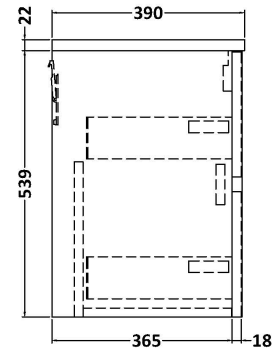

Sales Code: HAV2904LSB

Description: 600 W/H 2-Drawer Unit & Laminate Top

Packaging Details

Barcode: 5056678454091

Sales Code: LSB600

Description: Laminate Worktop 605X390x22mm

Product Dimensions

Height (mm):	22
Width (mm):	605
Depth (mm):	390
Nett Weight (kg):	2

Packaging Dimensions

Height (mm):	25
Width (mm):	610
Depth (mm):	455
Gross Weight (kg):	2

Packaging Data

Box Colour:	Brown Cardboard Box
Box Qty:	1
Label Size:	100 x 50
Label Colour:	White Label
Label Qty:	1

Sales Code: NPH2924

Description: 600 W/H 2-Drawer Unit (385 Deep)

Product Dimensions

Height (mm):	539
Width (mm):	600
Depth (mm):	385
Nett Weight (kg):	22.5

Packaging Dimensions

Height (mm):	560
Width (mm):	620
Depth (mm):	405
Gross Weight (kg):	23

Packaging Data

Box Colour:	Brown Cardboard Box
Box Qty:	1
Label Size:	50 x 100
Label Colour:	White Label
Label Qty:	2

Outer Box Dimensions (If Applicable)

Height (mm):	
Width (mm):	
Depth (mm):	
Gross Weight (kg):	
Barcode:	5056678447512