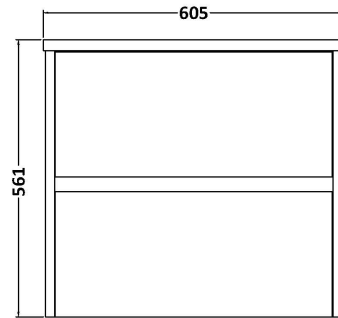

Sales Code: HAV2904LSB

Description: 600 W/H 2-Drawer Unit & Laminate Top

Packaging Details

Barcode: 5056678454091

Sales Code: LSB600

Description: Laminate Worktop 605X390x22mm

Product Dimensions

Height (mm):	22
Width (mm):	605
Depth (mm):	390
Nett Weight (kg):	2

Packaging Dimensions

Height (mm):	25
Width (mm):	610
Depth (mm):	455
Gross Weight (kg):	2

Packaging Data

Box Colour:	Brown Cardboard Box
Box Qty:	1
Label Size:	100 x 50
Label Colour:	White Label
Label Qty:	1

Sales Code: NPH2924

Description: 600 W/H 2-Drawer Unit (385 Deep)

Product Dimensions

Height (mm):	539
Width (mm):	600
Depth (mm):	385
Nett Weight (kg):	22.5

Packaging Dimensions

Height (mm):	560
Width (mm):	620
Depth (mm):	405
Gross Weight (kg):	23

Packaging Data

Box Colour:	Brown Cardboard Box
Box Qty:	1
Label Size:	50 x 100
Label Colour:	White Label
Label Qty:	2

Outer Box Dimensions (If Applicable)

Height (mm):	
Width (mm):	
Depth (mm):	
Gross Weight (kg):	
Barcode:	5056678447512