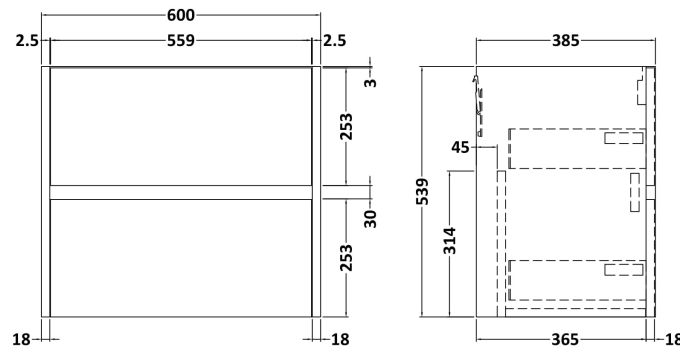

Packaging Dimensions

Height (mm):	25
Width (mm):	610
Depth (mm):	455
Gross Weight (kg):	2

Packaging Data

Box Colour:	Brown Cardboard Box
Box Qty:	1
Label Size:	100 x 50
Label Colour:	White Label
Label Qty:	1

Outer Box Dimensions (If Applicable)

Height (mm):	
Width (mm):	
Depth (mm):	
Gross Weight (kg):	
Barcode:	5056211874171

Product Details

Country of Origin:	United Kingdom
Fitting Instruction:	No
CE & UKCA:	N/A
FSC Certified Materials:	Yes
Colour:	Sparkling Black
Construction Method:	Not Applicable
Construction Type:	Not Applicable
Cabinet Finish:	Not Applicable
Fascia Finish:	MFC Laminated
Cabinet Thickness (mm):	
Fascia Thickness (mm):	22
Drawer Included:	No
Drawer Type:	Not Applicable
No of Shelves:	0
Hinge Type:	Not Applicable
Hinge Included:	No
Adjustable Legs:	No, Not Required
Fixings Included:	No
Handle Style:	Not Applicable
Waste Shroud:	Not Applicable
Handle Included:	No
Handle Type:	Not Applicable

Sales Code: NPH2924

Description: 600 W/H 2-Drawer Unit (385 Deep)

Product Dimensions

Height (mm):	539
Width (mm):	600
Depth (mm):	385
Nett Weight (kg):	22.5

Packaging Dimensions

Height (mm):	560
Width (mm):	620
Depth (mm):	405
Gross Weight (kg):	23

Packaging Data

Box Colour:	Brown Cardboard Box
Box Qty:	1
Label Size:	50 x 100
Label Colour:	White Label
Label Qty:	2

Outer Box Dimensions (If Applicable)

Height (mm):	
Width (mm):	
Depth (mm):	
Gross Weight (kg):	
Barcode:	5056678447512