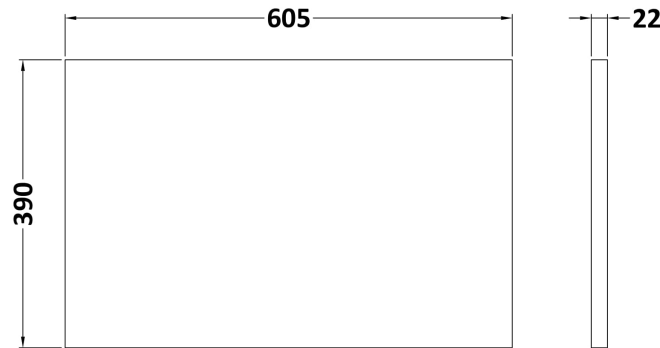

Sales Code: HAV2904LSB

Description: 600 W/H 2-Drawer Unit & Laminate Top

Packaging Details

Barcode: 5056678454091

Sales Code: LSB600

Description: Laminate Worktop 605X390x22mm

Product Dimensions

Height (mm):	22
Width (mm):	605
Depth (mm):	390
Nett Weight (kg):	2

Packaging Dimensions

Height (mm):	25
Width (mm):	610
Depth (mm):	455
Gross Weight (kg):	2

Packaging Data

Box Colour:	Brown Cardboard Box
Box Qty:	1
Label Size:	100 x 50
Label Colour:	White Label
Label Qty:	1

Sales Code: NPH2924

Description: 600 W/H 2-Drawer Unit (385 Deep)

Product Dimensions

Height (mm):	539
Width (mm):	600
Depth (mm):	385
Nett Weight (kg):	22.5

Packaging Dimensions

Height (mm):	560
Width (mm):	620
Depth (mm):	405
Gross Weight (kg):	23

Packaging Data

Box Colour:	Brown Cardboard Box
Box Qty:	1
Label Size:	50 x 100
Label Colour:	White Label
Label Qty:	2

Outer Box Dimensions (If Applicable)

Height (mm):	
Width (mm):	
Depth (mm):	
Gross Weight (kg):	
Barcode:	5056678447512