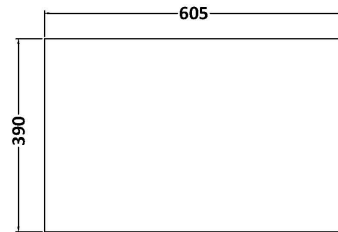

Sales Code: HAV2904LSB

Description: 600 W/H 2-Drawer Unit & Laminate Top

Packaging Details

Barcode: 5056678454091

Sales Code: LSB600

Description: Laminate Worktop 605X390x22mm

Product Dimensions

Height (mm):	22
Width (mm):	605
Depth (mm):	390
Nett Weight (kg):	2

Packaging Dimensions

Height (mm):	25
Width (mm):	610
Depth (mm):	455
Gross Weight (kg):	2

Packaging Data

Box Colour:	Brown Cardboard Box
Box Qty:	1
Label Size:	100 x 50
Label Colour:	White Label
Label Qty:	1

Sales Code: NPH2924

Description: 600 W/H 2-Drawer Unit (385 Deep)

Product Dimensions

Height (mm):	539
Width (mm):	600
Depth (mm):	385
Nett Weight (kg):	22.5

Packaging Dimensions

Height (mm):	560
Width (mm):	620
Depth (mm):	405
Gross Weight (kg):	23

Packaging Data

Box Colour:	Brown Cardboard Box
Box Qty:	1
Label Size:	50 x 100
Label Colour:	White Label
Label Qty:	2

Outer Box Dimensions (If Applicable)

Height (mm):	
Width (mm):	
Depth (mm):	
Gross Weight (kg):	
Barcode:	5056678447512