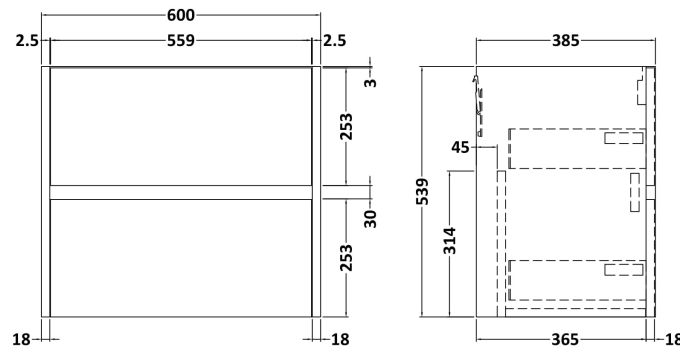

Packaging Dimensions

Height (mm):	25
Width (mm):	1215
Depth (mm):	455
Gross Weight (kg):	5

Packaging Data

Box Colour:	Brown Cardboard Box
Box Qty:	1
Label Size:	100 x 50
Label Colour:	White Label
Label Qty:	1

Outer Box Dimensions (If Applicable)

Height (mm):	
Width (mm):	
Depth (mm):	
Gross Weight (kg):	
Barcode:	5056678449905

Product Details

Country of Origin:	United Kingdom
Fitting Instruction:	No
CE & UKCA:	N/A
FSC Certified Materials:	Yes
Colour:	Sparkling White
Construction Method:	Not Applicable
Construction Type:	Not Applicable
Cabinet Finish:	Not Applicable
Fascia Finish:	MFC Laminated
Cabinet Thickness (mm):	
Fascia Thickness (mm):	22
Drawer Included:	No
Drawer Type:	Not Applicable
No of Shelves:	0
Hinge Type:	Not Applicable
Hinge Included:	No
Adjustable Legs:	No, Not Required
Fixings Included:	No
Handle Style:	Not Applicable
Waste Shroud:	Not Applicable
Handle Included:	No
Handle Type:	Not Applicable

Sales Code: NPH2924

Description: 600 W/H 2-Drawer Unit (385 Deep)

Product Dimensions

Height (mm):	539
Width (mm):	600
Depth (mm):	385
Nett Weight (kg):	22.5

Packaging Dimensions

Height (mm):	560
Width (mm):	620
Depth (mm):	405
Gross Weight (kg):	23

Packaging Data

Box Colour:	Brown Cardboard Box
Box Qty:	1
Label Size:	50 x 100
Label Colour:	White Label
Label Qty:	2

Outer Box Dimensions (If Applicable)

Height (mm):	
Width (mm):	
Depth (mm):	
Gross Weight (kg):	
Barcode:	5056678447512