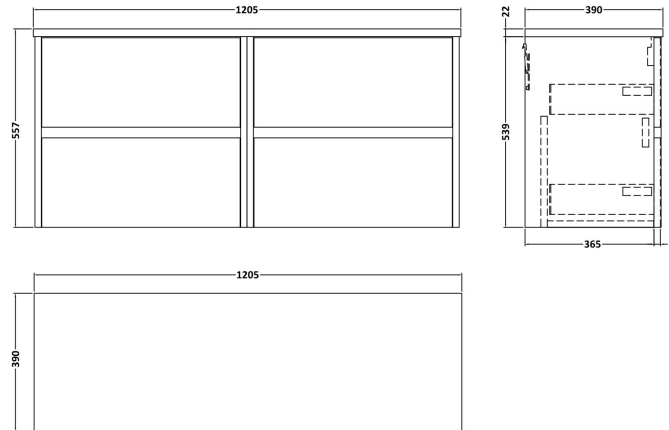

Sales Code: HAV2904LSW2

Description: 1200 W/H 4-Drawer Unit & Laminate Top

Packaging Details

Barcode: 5056678458235

Sales Code: LSW1200

Description: Laminate Worktop 1205X390x22mm

Product Dimensions

Height (mm):	22
Width (mm):	1205
Depth (mm):	390
Nett Weight (kg):	5

Packaging Dimensions

Height (mm):	25
Width (mm):	1215
Depth (mm):	455
Gross Weight (kg):	5

Packaging Data

Box Colour:	Brown Cardboard Box
Box Qty:	1
Label Size:	100 x 50
Label Colour:	White Label
Label Qty:	1

Sales Code: NPH2924

Description: 600 W/H 2-Drawer Unit (385 Deep)

Product Dimensions

Height (mm):	539
Width (mm):	600
Depth (mm):	385
Nett Weight (kg):	22.5

Packaging Dimensions

Height (mm):	560
Width (mm):	620
Depth (mm):	405
Gross Weight (kg):	23

Packaging Data

Box Colour:	Brown Cardboard Box
Box Qty:	1
Label Size:	50 x 100
Label Colour:	White Label
Label Qty:	2

Outer Box Dimensions (If Applicable)

Height (mm):	
Width (mm):	
Depth (mm):	
Gross Weight (kg):	
Barcode:	5056678447512