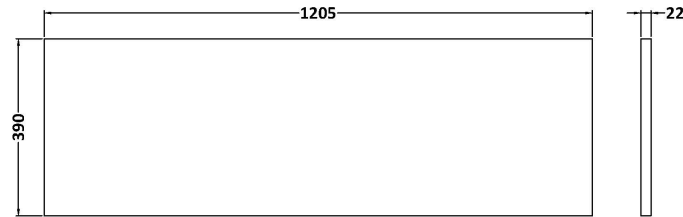

Sales Code: HAV2904LSW2

Description: 1200 W/H 4-Drawer Unit & Laminate Top

Packaging Details

Barcode: 5056678458235

Sales Code: LSW1200

Description: Laminate Worktop 1205X390x22mm

Product Dimensions

Height (mm):	22
Width (mm):	1205
Depth (mm):	390
Nett Weight (kg):	5

Packaging Dimensions

Height (mm):	25
Width (mm):	1215
Depth (mm):	455
Gross Weight (kg):	5

Packaging Data

Box Colour:	Brown Cardboard Box
Box Qty:	1
Label Size:	100 x 50
Label Colour:	White Label
Label Qty:	1

Sales Code: NPH2924

Description: 600 W/H 2-Drawer Unit (385 Deep)

Product Dimensions

Height (mm):	539
Width (mm):	600
Depth (mm):	385
Nett Weight (kg):	22.5

Packaging Dimensions

Height (mm):	560
Width (mm):	620
Depth (mm):	405
Gross Weight (kg):	23

Packaging Data

Box Colour:	Brown Cardboard Box
Box Qty:	1
Label Size:	50 x 100
Label Colour:	White Label
Label Qty:	2

Outer Box Dimensions (If Applicable)

Height (mm):	
Width (mm):	
Depth (mm):	
Gross Weight (kg):	
Barcode:	5056678447512