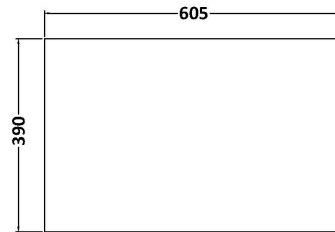

Sales Code: HAV2904LSW

Description: 600 W/H 2-Drawer Unit & Laminate Top

Packaging Details

Barcode: 5056678454107

Sales Code: LSW600

Description: Laminate Worktop 605X390x22mm

Product Dimensions

Height (mm):	22
Width (mm):	605
Depth (mm):	390
Nett Weight (kg):	2

Packaging Dimensions

Height (mm):	25
Width (mm):	610
Depth (mm):	455
Gross Weight (kg):	2

Packaging Data

Box Colour:	Brown Cardboard Box
Box Qty:	1
Label Size:	100 x 50
Label Colour:	White Label
Label Qty:	1

Sales Code: NPH2924

Description: 600 W/H 2-Drawer Unit (385 Deep)

Product Dimensions

Height (mm):	539
Width (mm):	600
Depth (mm):	385
Nett Weight (kg):	22.5

Packaging Dimensions

Height (mm):	560
Width (mm):	620
Depth (mm):	405
Gross Weight (kg):	23

Packaging Data

Box Colour:	Brown Cardboard Box
Box Qty:	1
Label Size:	50 x 100
Label Colour:	White Label
Label Qty:	2

Outer Box Dimensions (If Applicable)

Height (mm):	
Width (mm):	
Depth (mm):	
Gross Weight (kg):	
Barcode:	5056678447512