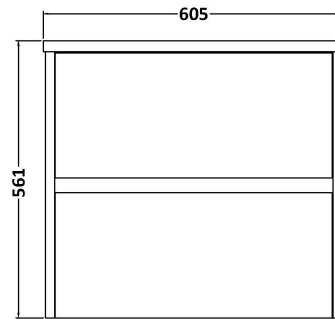

Sales Code: HAV2904LSW

Description: 600 W/H 2-Drawer Unit & Laminate Top

Packaging Details

Barcode: 5056678454107

Sales Code: LSW600

Description: Laminate Worktop 605X390x22mm

Product Dimensions

Height (mm):	22
Width (mm):	605
Depth (mm):	390
Nett Weight (kg):	2

Packaging Dimensions

Height (mm):	25
Width (mm):	610
Depth (mm):	455
Gross Weight (kg):	2

Packaging Data

Box Colour:	Brown Cardboard Box
Box Qty:	1
Label Size:	100 x 50
Label Colour:	White Label
Label Qty:	1

Sales Code: NPH2924

Description: 600 W/H 2-Drawer Unit (385 Deep)

Product Dimensions

Height (mm):	539
Width (mm):	600
Depth (mm):	385
Nett Weight (kg):	22.5

Packaging Dimensions

Height (mm):	560
Width (mm):	620
Depth (mm):	405
Gross Weight (kg):	23

Packaging Data

Box Colour:	Brown Cardboard Box
Box Qty:	1
Label Size:	50 x 100
Label Colour:	White Label
Label Qty:	2

Outer Box Dimensions (If Applicable)

Height (mm):	
Width (mm):	
Depth (mm):	
Gross Weight (kg):	
Barcode:	5056678447512