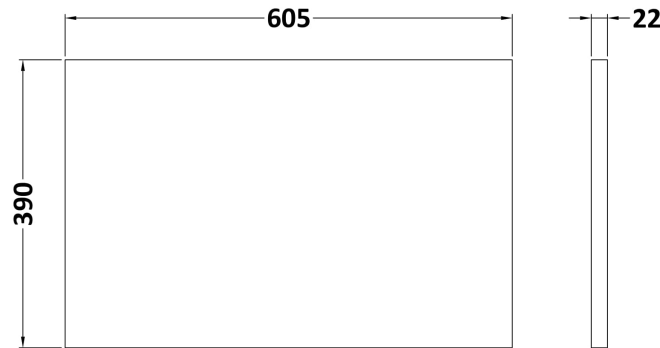

Sales Code: HAV2904LSW

Description: 600 W/H 2-Drawer Unit & Laminate Top

Packaging Details

Barcode: 5056678454107

Sales Code: LSW600

Description: Laminate Worktop 605X390x22mm

Product Dimensions

Height (mm):	22
Width (mm):	605
Depth (mm):	390
Nett Weight (kg):	2

Packaging Dimensions

Height (mm):	25
Width (mm):	610
Depth (mm):	455
Gross Weight (kg):	2

Packaging Data

Box Colour:	Brown Cardboard Box
Box Qty:	1
Label Size:	100 x 50
Label Colour:	White Label
Label Qty:	1

Sales Code: NPH2924

Description: 600 W/H 2-Drawer Unit (385 Deep)

Product Dimensions

Height (mm):	539
Width (mm):	600
Depth (mm):	385
Nett Weight (kg):	22.5

Packaging Dimensions

Height (mm):	560
Width (mm):	620
Depth (mm):	405
Gross Weight (kg):	23

Packaging Data

Box Colour:	Brown Cardboard Box
Box Qty:	1
Label Size:	50 x 100
Label Colour:	White Label
Label Qty:	2

Outer Box Dimensions (If Applicable)

Height (mm):	
Width (mm):	
Depth (mm):	
Gross Weight (kg):	
Barcode:	5056678447512