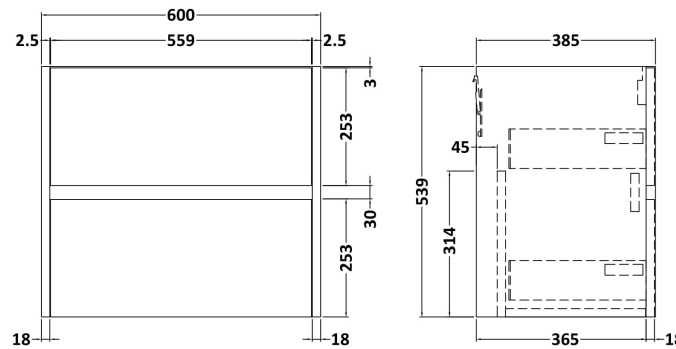

Packaging Dimensions

Height (mm):	25
Width (mm):	610
Depth (mm):	455
Gross Weight (kg):	2

Packaging Data

Box Colour:	Brown Cardboard Box
Box Qty:	1
Label Size:	100 x 50
Label Colour:	White Label
Label Qty:	1

Outer Box Dimensions (If Applicable)

Height (mm):	
Width (mm):	
Depth (mm):	
Gross Weight (kg):	
Barcode:	5056211874188

Product Details

Country of Origin:	United Kingdom
Fitting Instruction:	No
CE & UKCA:	N/A
FSC Certified Materials:	Yes
Colour:	Sparkling White
Construction Method:	Not Applicable
Construction Type:	Not Applicable
Cabinet Finish:	Not Applicable
Fascia Finish:	MFC Laminated
Cabinet Thickness (mm):	
Fascia Thickness (mm):	22
Drawer Included:	No
Drawer Type:	Not Applicable
No of Shelves:	0
Hinge Type:	Not Applicable
Hinge Included:	No
Adjustable Legs:	No, Not Required
Fixings Included:	No
Handle Style:	Not Applicable
Waste Shroud:	Not Applicable
Handle Included:	No
Handle Type:	Not Applicable

Sales Code: NPH2924

Description: 600 W/H 2-Drawer Unit (385 Deep)

Product Dimensions

Height (mm):	539
Width (mm):	600
Depth (mm):	385
Nett Weight (kg):	22.5

Packaging Dimensions

Height (mm):	560
Width (mm):	620
Depth (mm):	405
Gross Weight (kg):	23

Packaging Data

Box Colour:	Brown Cardboard Box
Box Qty:	1
Label Size:	50 x 100
Label Colour:	White Label
Label Qty:	2

Outer Box Dimensions (If Applicable)

Height (mm):	
Width (mm):	
Depth (mm):	
Gross Weight (kg):	
Barcode:	5056678447512