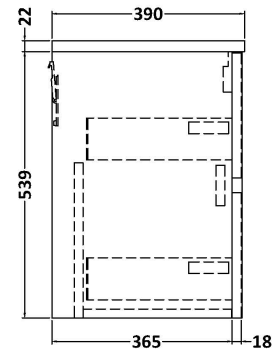

Sales Code: HAV2904LSW

Description: 600 W/H 2-Drawer Unit & Laminate Top

Packaging Details

Barcode: 5056678454107

Sales Code: LSW600

Description: Laminate Worktop 605X390x22mm

Product Dimensions

Height (mm):	22
Width (mm):	605
Depth (mm):	390
Nett Weight (kg):	2

Packaging Dimensions

Height (mm):	25
Width (mm):	610
Depth (mm):	455
Gross Weight (kg):	2

Packaging Data

Box Colour:	Brown Cardboard Box
Box Qty:	1
Label Size:	100 x 50
Label Colour:	White Label
Label Qty:	1

Outer Box Dimensions (If Applicable)

Height (mm):	
Width (mm):	
Depth (mm):	
Gross Weight (kg):	
Barcode:	5056211874188

Product Details

Country of Origin:	United Kingdom
Fitting Instruction:	No
CE & UKCA:	N/A
FSC Certified Materials:	Yes
Colour:	Sparkling White
Construction Method:	Not Applicable
Construction Type:	Not Applicable
Cabinet Finish:	Not Applicable
Fascia Finish:	MFC Laminated
Cabinet Thickness (mm):	
Fascia Thickness (mm):	22
Drawer Included:	No
Drawer Type:	Not Applicable
No of Shelves:	0
Hinge Type:	Not Applicable
Hinge Included:	No
Adjustable Legs:	No, Not Required
Fixings Included:	No
Handle Style:	Not Applicable
Waste Shroud:	Not Applicable
Handle Included:	No
Handle Type:	Not Applicable

Sales Code: NPH2924

Description: 600 W/H 2-Drawer Unit (385 Deep)

Product Dimensions

Height (mm):	539
Width (mm):	600
Depth (mm):	385
Nett Weight (kg):	22.5

Packaging Dimensions

Height (mm):	560
Width (mm):	620
Depth (mm):	405
Gross Weight (kg):	23