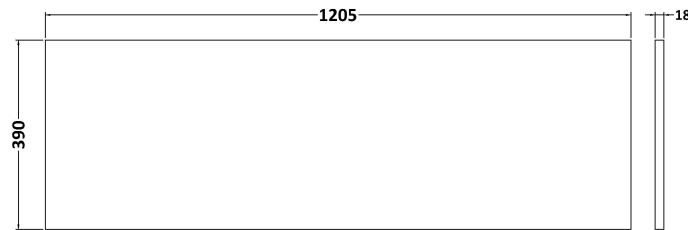

Sales Code: HAV2904W2

Description: 1200 W/H 4-Drawer Unit & Worktop

Packaging Details

Barcode: 5056678454121

Sales Code: MWD2920

Description: 1200 Worktop (1205X390x18mm)

Product Dimensions

Height (mm):	18
Width (mm):	1205
Depth (mm):	390
Nett Weight (kg):	5

Packaging Dimensions

Height (mm):	25
Width (mm):	1225
Depth (mm):	410
Gross Weight (kg):	5

Packaging Data

Box Colour:	Brown Cardboard Box - Printed
Box Qty:	1
Label Size:	100 x 50
Label Colour:	Not Applicable
Label Qty:	0

Sales Code: NPH2924

Description: 600 W/H 2-Drawer Unit (385 Deep)

Product Dimensions

Height (mm):	539
Width (mm):	600
Depth (mm):	385
Nett Weight (kg):	22.5

Packaging Dimensions

Height (mm):	560
Width (mm):	620
Depth (mm):	405
Gross Weight (kg):	23

Packaging Data

Box Colour:	Brown Cardboard Box
Box Qty:	1
Label Size:	50 x 100
Label Colour:	White Label
Label Qty:	2

Outer Box Dimensions (If Applicable)

Height (mm):	
Width (mm):	
Depth (mm):	
Gross Weight (kg):	
Barcode:	5056678447512