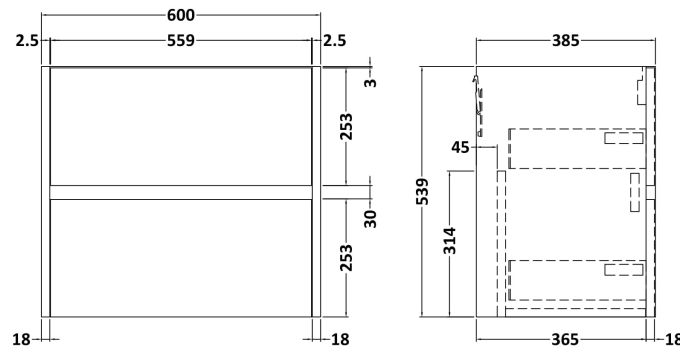

Packaging Dimensions

Height (mm):	25
Width (mm):	1225
Depth (mm):	410
Gross Weight (kg):	5

Packaging Data

Box Colour:	Brown Cardboard Box - Printed
Box Qty:	1
Label Size:	100 x 50
Label Colour:	Not Applicable
Label Qty:	0

Outer Box Dimensions (If Applicable)

Height (mm):	
Width (mm):	
Depth (mm):	
Gross Weight (kg):	
Barcode:	5056678447420

Product Details

Country of Origin:	China
Fitting Instruction:	No
CE & UKCA:	N/A
FSC Certified Materials:	Yes
Colour:	Indigo Blue
Construction Method:	Not Applicable
Construction Type:	Not Applicable
Cabinet Finish:	Not Applicable
Fascia Finish:	Mdf Painted Matt
Cabinet Thickness (mm):	
Fascia Thickness (mm):	18
Drawer Included:	Not Applicable
Drawer Type:	Not Applicable
No of Shelves:	Not Applicable
Hinge Type:	Not Applicable
Hinge Included:	Not Applicable
Adjustable Legs:	Not Applicable
Fixings Included:	Yes
Handle Style:	Not Applicable
Waste Shroud:	Not Applicable
Handle Included:	Not Applicable
Handle Type:	Not Applicable

Sales Code: NPH2924

Description: 600 W/H 2-Drawer Unit (385 Deep)

Product Dimensions

Height (mm):	539
Width (mm):	600
Depth (mm):	385
Nett Weight (kg):	22.5

Packaging Dimensions

Height (mm):	560
Width (mm):	620
Depth (mm):	405
Gross Weight (kg):	23

Packaging Data

Box Colour:	Brown Cardboard Box
Box Qty:	1
Label Size:	50 x 100
Label Colour:	White Label
Label Qty:	2

Outer Box Dimensions (If Applicable)

Height (mm):	
Width (mm):	
Depth (mm):	
Gross Weight (kg):	
Barcode:	5056678447512