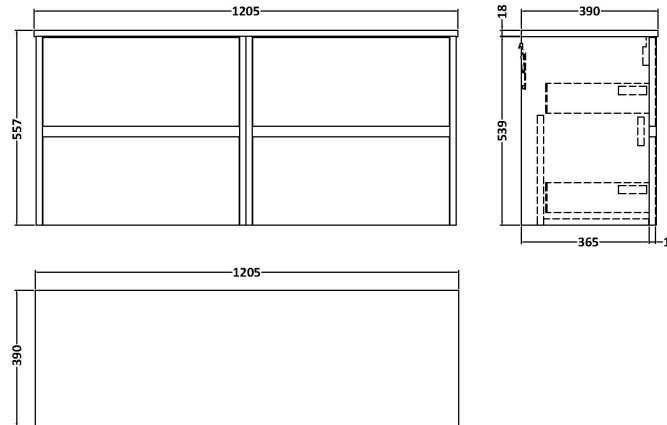

Sales Code: HAV2904W2

Description: 1200 W/H 4-Drawer Unit & Worktop

Packaging Details

Barcode: 5056678454121

Sales Code: MWD2920

Description: 1200 Worktop (1205X390x18mm)

Product Dimensions

Height (mm):	18
Width (mm):	1205
Depth (mm):	390
Nett Weight (kg):	5

Packaging Dimensions

Height (mm):	25
Width (mm):	1225
Depth (mm):	410
Gross Weight (kg):	5

Packaging Data

Box Colour:	Brown Cardboard Box - Printed
Box Qty:	1
Label Size:	100 x 50
Label Colour:	Not Applicable
Label Qty:	0

Sales Code: NPH2924

Description: 600 W/H 2-Drawer Unit (385 Deep)

Product Dimensions

Height (mm):	539
Width (mm):	600
Depth (mm):	385
Nett Weight (kg):	22.5

Packaging Dimensions

Height (mm):	560
Width (mm):	620
Depth (mm):	405
Gross Weight (kg):	23

Packaging Data

Box Colour:	Brown Cardboard Box
Box Qty:	1
Label Size:	50 x 100
Label Colour:	White Label
Label Qty:	2

Outer Box Dimensions (If Applicable)

Height (mm):	
Width (mm):	
Depth (mm):	
Gross Weight (kg):	
Barcode:	5056678447512