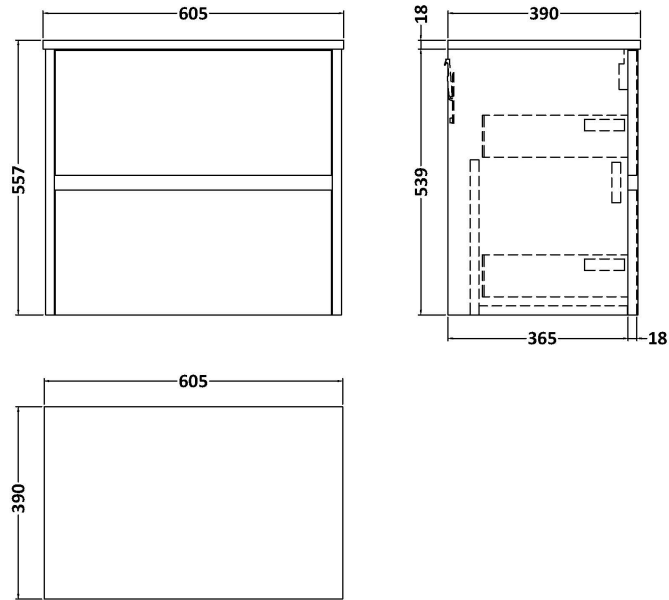

**Sales Code:** HAV2904W

**Description:** 600 W/H 2-Drawer Unit & Worktop

**Packaging Details**

Barcode: 5056678454114

Sales Code: MWD2960

Description: 600 Worktop (605X390x18mm)

### Product Dimensions

Height (mm):	18
Width (mm):	605
Depth (mm):	390
Nett Weight (kg):	2.5

### Packaging Dimensions

Height (mm):	25
Width (mm):	625
Depth (mm):	410
Gross Weight (kg):	3

### Outer Box Dimensions (If Applicable)

Height (mm):	
Width (mm):	
Depth (mm):	
Gross Weight (kg):	
Barcode:	5056678447390