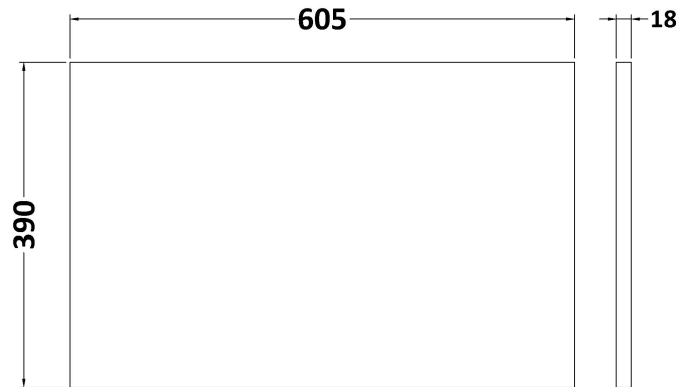

### Product Dimensions

Height (mm):	18
Width (mm):	605
Depth (mm):	390
Nett Weight (kg):	2.5

### Packaging Dimensions

Height (mm):	25
Width (mm):	625
Depth (mm):	410
Gross Weight (kg):	3

### Outer Box Dimensions (If Applicable)

Height (mm):	
Width (mm):	
Depth (mm):	
Gross Weight (kg):	
Barcode:	5056678447390

**Sales Code:** NPH2924

**Description:** 600 W/H 2-Drawer Unit (385 Deep)

**Product Dimensions**

Height (mm):	539
Width (mm):	600
Depth (mm):	385
Nett Weight (kg):	22.5

**Packaging Dimensions**

Height (mm):	560
Width (mm):	620
Depth (mm):	405
Gross Weight (kg):	23