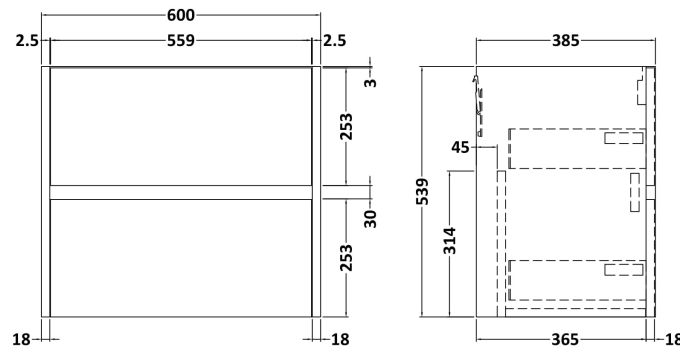

### Product Dimensions

Height (mm):	18
Width (mm):	605
Depth (mm):	390
Nett Weight (kg):	2.5

### Packaging Dimensions

Height (mm):	25
Width (mm):	625
Depth (mm):	410
Gross Weight (kg):	3

### Outer Box Dimensions (If Applicable)

Height (mm):	
Width (mm):	
Depth (mm):	
Gross Weight (kg):	
Barcode:	5056678447390

**Sales Code:** NPH2924

**Description:** 600 W/H 2-Drawer Unit (385 Deep)

**Product Dimensions**

Height (mm):	539
Width (mm):	600
Depth (mm):	385
Nett Weight (kg):	22.5

**Packaging Dimensions**

Height (mm):	560
Width (mm):	620
Depth (mm):	405
Gross Weight (kg):	23