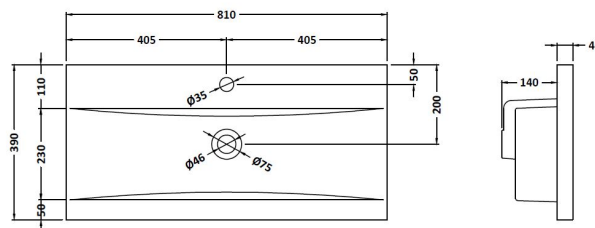

Packaging Dimensions

Height (mm):	560
Width (mm):	820
Depth (mm):	405
Gross Weight (kg):	25

Packaging Data

Box Colour:	Brown Cardboard Box
Box Qty:	1
Label Size:	50 x 100
Label Colour:	White Label
Label Qty:	2

Outer Box Dimensions (If Applicable)

Height (mm):	
Width (mm):	
Depth (mm):	
Gross Weight (kg):	
Barcode:	5056678447529

Product Details

Country of Origin:	China
Fitting Instruction:	No
CE & UKCA:	N/A
FSC Certified Materials:	Yes
Colour:	Indigo Blue
Construction Method:	Cam & Wood Dowel
Construction Type:	Rigid
Cabinet Finish:	MFC Painted Matt
Fascia Finish:	Mdf Painted Matt
Cabinet Thickness (mm):	16
Fascia Thickness (mm):	18
Drawer Included:	Yes
Drawer Type:	80mm High Metal S/C Inc Galler
No of Shelves:	0
Hinge Type:	Not Applicable
Hinge Included:	No
Adjustable Legs:	No
Fixings Included:	Yes
Handle Style:	Not Applicable
Waste Shroud:	Yes
Handle Included:	No, Not Required
Handle Type:	Handleless

Sales Code: NVM015

Description: 800 Mid Edged Basin 1 Th

Product Dimensions

Height (mm):	180
Width (mm):	810
Depth (mm):	390
Nett Weight (kg):	15

Packaging Dimensions

Height (mm):	210
Width (mm):	410
Depth (mm):	830
Gross Weight (kg):	15

Packaging Data

Box Colour:	Brown Cardboard Box
Box Qty:	1
Label Size:	100 x 50
Label Colour:	White Label
Label Qty:	2

Outer Box Dimensions (If Applicable)

Height (mm):	
Width (mm):	
Depth (mm):	
Gross Weight (kg):	
Barcode:	5055369043422