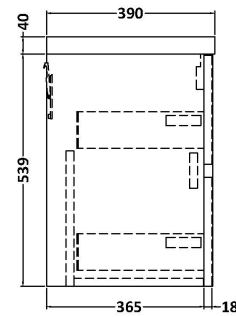

Sales Code: HAV2906A

Description: 800 W/H 2-Drawer Unit & Basin 1

Packaging Details

Barcode: 5056678454138

Sales Code: NPH2926

Description: 800 W/H 2-Drawer Unit (385 Deep)

Product Dimensions

Height (mm):	539
Width (mm):	800
Depth (mm):	385
Nett Weight (kg):	24.5

Packaging Dimensions

Height (mm):	560
Width (mm):	820
Depth (mm):	405
Gross Weight (kg):	25

Packaging Data

Box Colour:	Brown Cardboard Box
Box Qty:	1
Label Size:	50 x 100
Label Colour:	White Label
Label Qty:	2

Sales Code: NVM015

Description: 800 Mid Edged Basin 1 Th

Product Dimensions

Height (mm):	180
Width (mm):	810
Depth (mm):	390
Nett Weight (kg):	15

Packaging Dimensions

Height (mm):	210
Width (mm):	410
Depth (mm):	830
Gross Weight (kg):	15

Packaging Data

Box Colour:	Brown Cardboard Box
Box Qty:	1
Label Size:	100 x 50
Label Colour:	White Label
Label Qty:	2

Outer Box Dimensions (If Applicable)

Height (mm):	
Width (mm):	
Depth (mm):	
Gross Weight (kg):	
Barcode:	5055369043422