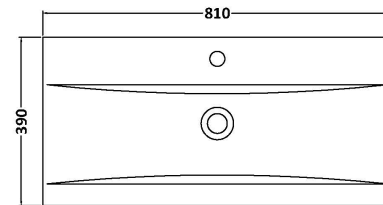

Sales Code: HAV2906A

Description: 800 W/H 2-Drawer Unit & Basin 1

Packaging Details

Barcode: 5056678454138

Sales Code: NPH2926

Description: 800 W/H 2-Drawer Unit (385 Deep)

Product Dimensions

Height (mm):	539
Width (mm):	800
Depth (mm):	385
Nett Weight (kg):	24.5

Packaging Dimensions

Height (mm):	560
Width (mm):	820
Depth (mm):	405
Gross Weight (kg):	25

Packaging Data

Box Colour:	Brown Cardboard Box
Box Qty:	1
Label Size:	50 x 100
Label Colour:	White Label
Label Qty:	2

Outer Box Dimensions (If Applicable)

Height (mm):	
Width (mm):	
Depth (mm):	
Gross Weight (kg):	
Barcode:	5056678447529

Product Details

Country of Origin:	China
Fitting Instruction:	No
CE & UKCA:	N/A
FSC Certified Materials:	Yes
Colour:	Indigo Blue
Construction Method:	Cam & Wood Dowel
Construction Type:	Rigid
Cabinet Finish:	MFC Painted Matt
Fascia Finish:	Mdf Painted Matt
Cabinet Thickness (mm):	16
Fascia Thickness (mm):	18
Drawer Included:	Yes
Drawer Type:	80mm High Metal S/C Inc Galler
No of Shelves:	0
Hinge Type:	Not Applicable
Hinge Included:	No
Adjustable Legs:	No
Fixings Included:	Yes
Handle Style:	Not Applicable
Waste Shroud:	Yes
Handle Included:	No, Not Required
Handle Type:	Handleless

Sales Code: NVM015

Description: 800 Mid Edged Basin 1 Th

Product Dimensions

Height (mm):	180
Width (mm):	810
Depth (mm):	390
Nett Weight (kg):	15

Packaging Dimensions

Height (mm):	210
Width (mm):	410
Depth (mm):	830
Gross Weight (kg):	15