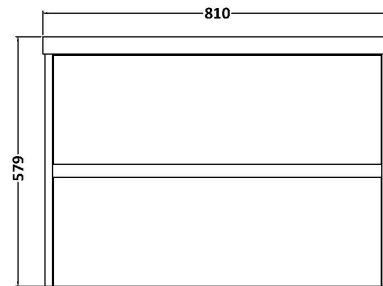

Sales Code: HAV2906A

Description: 800 W/H 2-Drawer Unit & Basin 1

Packaging Details

Barcode: 5056678454138

Sales Code: NPH2926

Description: 800 W/H 2-Drawer Unit (385 Deep)

Product Dimensions

Height (mm):	539
Width (mm):	800
Depth (mm):	385
Nett Weight (kg):	24.5

Packaging Dimensions

Height (mm):	560
Width (mm):	820
Depth (mm):	405
Gross Weight (kg):	25

Packaging Data

Box Colour:	Brown Cardboard Box
Box Qty:	1
Label Size:	50 x 100
Label Colour:	White Label
Label Qty:	2

Sales Code: NVM015

Description: 800 Mid Edged Basin 1 Th

Product Dimensions

Height (mm):	180
Width (mm):	810
Depth (mm):	390
Nett Weight (kg):	15

Packaging Dimensions

Height (mm):	210
Width (mm):	410
Depth (mm):	830
Gross Weight (kg):	15

Packaging Data

Box Colour:	Brown Cardboard Box
Box Qty:	1
Label Size:	100 x 50
Label Colour:	White Label
Label Qty:	2

Outer Box Dimensions (If Applicable)

Height (mm):	
Width (mm):	
Depth (mm):	
Gross Weight (kg):	
Barcode:	5055369043422