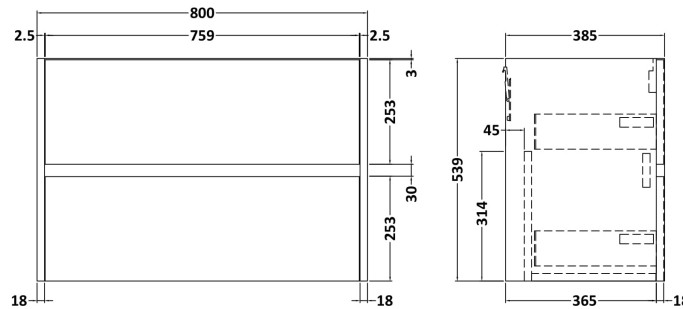

Sales Code: HAV2906A

Description: 800 W/H 2-Drawer Unit & Basin 1

Packaging Details

Barcode: 5056678454138

Sales Code: NPH2926

Description: 800 W/H 2-Drawer Unit (385 Deep)

Product Dimensions

Height (mm):	539
Width (mm):	800
Depth (mm):	385
Nett Weight (kg):	24.5

Packaging Dimensions

Height (mm):	560
Width (mm):	820
Depth (mm):	405
Gross Weight (kg):	25

Packaging Data

Box Colour:	Brown Cardboard Box
Box Qty:	1
Label Size:	50 x 100
Label Colour:	White Label
Label Qty:	2

Sales Code: NVM015

Description: 800 Mid Edged Basin 1 Th

Product Dimensions

Height (mm):	180
Width (mm):	810
Depth (mm):	390
Nett Weight (kg):	15

Packaging Dimensions

Height (mm):	210
Width (mm):	410
Depth (mm):	830
Gross Weight (kg):	15

Packaging Data

Box Colour:	Brown Cardboard Box
Box Qty:	1
Label Size:	100 x 50
Label Colour:	White Label
Label Qty:	2

Outer Box Dimensions (If Applicable)

Height (mm):	
Width (mm):	
Depth (mm):	
Gross Weight (kg):	
Barcode:	5055369043422