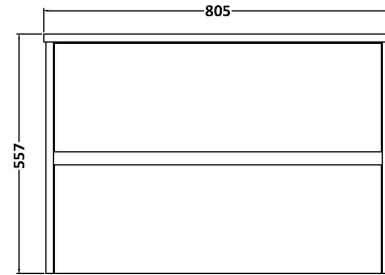

Sales Code: HAV2906B

Description: 800 W/H 2-Drawer Unit & Basin 2

Packaging Details

Barcode: 5056678454145

Sales Code: NPH2926

Description: 800 W/H 2-Drawer Unit (385 Deep)

Product Dimensions

Height (mm):	539
Width (mm):	800
Depth (mm):	385
Nett Weight (kg):	24.5

Packaging Dimensions

Height (mm):	560
Width (mm):	820
Depth (mm):	405
Gross Weight (kg):	25

Packaging Data

Box Colour:	Brown Cardboard Box
Box Qty:	1
Label Size:	50 x 100
Label Colour:	White Label
Label Qty:	2

Sales Code: NVM005

Description: Minimalist Basin 800mm

Product Dimensions

Height (mm):	170
Width (mm):	800
Depth (mm):	390
Nett Weight (kg):	16.9

Packaging Dimensions

Height (mm):	400
Width (mm):	820
Depth (mm):	200
Gross Weight (kg):	16.9

Packaging Data

Box Colour:	Brown Cardboard Box - Printed
Box Qty:	1
Label Size:	100 x 50
Label Colour:	White Label
Label Qty:	2

Outer Box Dimensions (If Applicable)

Height (mm):	
Width (mm):	
Depth (mm):	
Gross Weight (kg):	
Barcode:	5055146194675