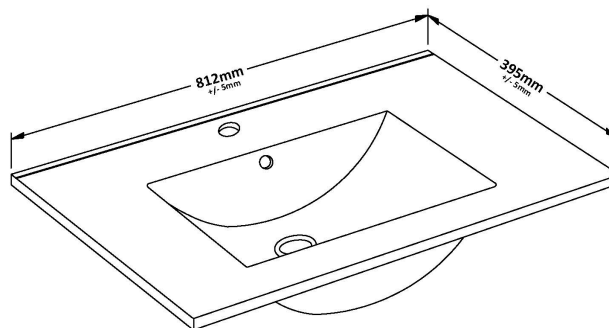

Packaging Dimensions

Height (mm):	560
Width (mm):	820
Depth (mm):	405
Gross Weight (kg):	25

Packaging Data

Box Colour:	Brown Cardboard Box
Box Qty:	1
Label Size:	50 x 100
Label Colour:	White Label
Label Qty:	2

Outer Box Dimensions (If Applicable)

Height (mm):	
Width (mm):	
Depth (mm):	
Gross Weight (kg):	
Barcode:	5056678447529

Product Details

Country of Origin:	China
Fitting Instruction:	No
CE & UKCA:	N/A
FSC Certified Materials:	Yes
Colour:	Indigo Blue
Construction Method:	Cam & Wood Dowel
Construction Type:	Rigid
Cabinet Finish:	MFC Painted Matt
Fascia Finish:	Mdf Painted Matt
Cabinet Thickness (mm):	16
Fascia Thickness (mm):	18
Drawer Included:	Yes
Drawer Type:	80mm High Metal S/C Inc Galler
No of Shelves:	0
Hinge Type:	Not Applicable
Hinge Included:	No
Adjustable Legs:	No
Fixings Included:	Yes
Handle Style:	Not Applicable
Waste Shroud:	Yes
Handle Included:	No, Not Required
Handle Type:	Handleless

Sales Code: NVM005

Description: Minimalist Basin 800mm

Product Dimensions

Height (mm):	170
Width (mm):	800
Depth (mm):	390
Nett Weight (kg):	16.9

Packaging Dimensions

Height (mm):	400
Width (mm):	820
Depth (mm):	200
Gross Weight (kg):	16.9

Packaging Data

Box Colour:	Brown Cardboard Box - Printed
Box Qty:	1
Label Size:	100 x 50
Label Colour:	White Label
Label Qty:	2

Outer Box Dimensions (If Applicable)

Height (mm):	
Width (mm):	
Depth (mm):	
Gross Weight (kg):	
Barcode:	5055146194675