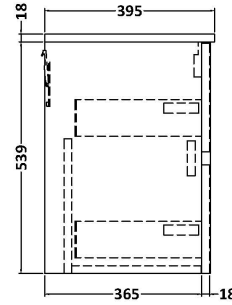

Sales Code: HAV2906B

Description: 800 W/H 2-Drawer Unit & Basin 2

Packaging Details

Barcode: 5056678454145

Sales Code: NPH2926

Description: 800 W/H 2-Drawer Unit (385 Deep)

Product Dimensions

Height (mm):	539
Width (mm):	800
Depth (mm):	385
Nett Weight (kg):	24.5

Packaging Dimensions

Height (mm):	560
Width (mm):	820
Depth (mm):	405
Gross Weight (kg):	25

Packaging Data

Box Colour:	Brown Cardboard Box
Box Qty:	1
Label Size:	50 x 100
Label Colour:	White Label
Label Qty:	2

Sales Code: NVM005

Description: Minimalist Basin 800mm

Product Dimensions

Height (mm):	170
Width (mm):	800
Depth (mm):	390
Nett Weight (kg):	16.9

Packaging Dimensions

Height (mm):	400
Width (mm):	820
Depth (mm):	200
Gross Weight (kg):	16.9

Packaging Data

Box Colour:	Brown Cardboard Box - Printed
Box Qty:	1
Label Size:	100 x 50
Label Colour:	White Label
Label Qty:	2

Outer Box Dimensions (If Applicable)

Height (mm):	
Width (mm):	
Depth (mm):	
Gross Weight (kg):	
Barcode:	5055146194675