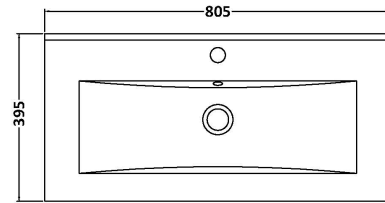

Sales Code: HAV2906B

Description: 800 W/H 2-Drawer Unit & Basin 2

Packaging Details

Barcode: 5056678454145

Sales Code: NPH2926

Description: 800 W/H 2-Drawer Unit (385 Deep)

Product Dimensions

Height (mm):	539
Width (mm):	800
Depth (mm):	385
Nett Weight (kg):	24.5

Packaging Dimensions

Height (mm):	560
Width (mm):	820
Depth (mm):	405
Gross Weight (kg):	25

Packaging Data

Box Colour:	Brown Cardboard Box
Box Qty:	1
Label Size:	50 x 100
Label Colour:	White Label
Label Qty:	2

Outer Box Dimensions (If Applicable)

Height (mm):	
Width (mm):	
Depth (mm):	
Gross Weight (kg):	
Barcode:	5056678447529

Product Details

Country of Origin:	China
Fitting Instruction:	No
CE & UKCA:	N/A
FSC Certified Materials:	Yes
Colour:	Indigo Blue
Construction Method:	Cam & Wood Dowel
Construction Type:	Rigid
Cabinet Finish:	MFC Painted Matt
Fascia Finish:	Mdf Painted Matt
Cabinet Thickness (mm):	16
Fascia Thickness (mm):	18
Drawer Included:	Yes
Drawer Type:	80mm High Metal S/C Inc Galler
No of Shelves:	0
Hinge Type:	Not Applicable
Hinge Included:	No
Adjustable Legs:	No
Fixings Included:	Yes
Handle Style:	Not Applicable
Waste Shroud:	Yes
Handle Included:	No, Not Required
Handle Type:	Handleless

Sales Code: NVM005

Description: Minimalist Basin 800mm

Product Dimensions

Height (mm):	170
Width (mm):	800
Depth (mm):	390
Nett Weight (kg):	16.9

Packaging Dimensions

Height (mm):	400
Width (mm):	820
Depth (mm):	200
Gross Weight (kg):	16.9