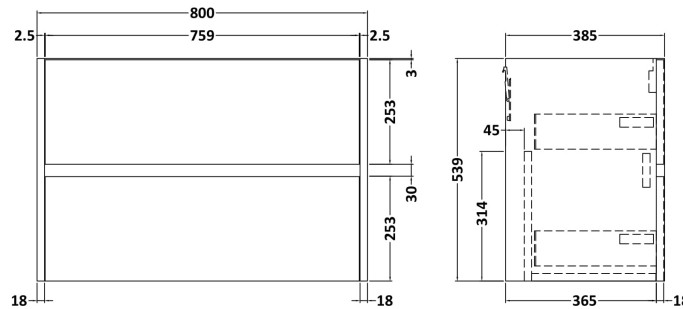

Sales Code: HAV2906B

Description: 800 W/H 2-Drawer Unit & Basin 2

Packaging Details

Barcode: 5056678454145

Sales Code: NPH2926

Description: 800 W/H 2-Drawer Unit (385 Deep)

Product Dimensions

Height (mm):	539
Width (mm):	800
Depth (mm):	385
Nett Weight (kg):	24.5

Packaging Dimensions

Height (mm):	560
Width (mm):	820
Depth (mm):	405
Gross Weight (kg):	25

Packaging Data

Box Colour:	Brown Cardboard Box
Box Qty:	1
Label Size:	50 x 100
Label Colour:	White Label
Label Qty:	2

Sales Code: NVM005

Description: Minimalist Basin 800mm

Product Dimensions

Height (mm):	170
Width (mm):	800
Depth (mm):	390
Nett Weight (kg):	16.9

Packaging Dimensions

Height (mm):	400
Width (mm):	820
Depth (mm):	200
Gross Weight (kg):	16.9

Packaging Data

Box Colour:	Brown Cardboard Box - Printed
Box Qty:	1
Label Size:	100 x 50
Label Colour:	White Label
Label Qty:	2

Outer Box Dimensions (If Applicable)

Height (mm):	
Width (mm):	
Depth (mm):	
Gross Weight (kg):	
Barcode:	5055146194675