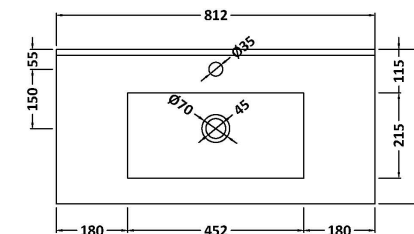

Packaging Dimensions

Height (mm):	560
Width (mm):	820
Depth (mm):	405
Gross Weight (kg):	25

Packaging Data

Box Colour:	Brown Cardboard Box
Box Qty:	1
Label Size:	50 x 100
Label Colour:	White Label
Label Qty:	2

Outer Box Dimensions (If Applicable)

Height (mm):	
Width (mm):	
Depth (mm):	
Gross Weight (kg):	
Barcode:	5056678447529

Product Details

Country of Origin:	China
Fitting Instruction:	No
CE & UKCA:	N/A
FSC Certified Materials:	Yes
Colour:	Indigo Blue
Construction Method:	Cam & Wood Dowel
Construction Type:	Rigid
Cabinet Finish:	MFC Painted Matt
Fascia Finish:	Mdf Painted Matt
Cabinet Thickness (mm):	16
Fascia Thickness (mm):	18
Drawer Included:	Yes
Drawer Type:	80mm High Metal S/C Inc Galler
No of Shelves:	0
Hinge Type:	Not Applicable
Hinge Included:	No
Adjustable Legs:	No
Fixings Included:	Yes
Handle Style:	Not Applicable
Waste Shroud:	Yes
Handle Included:	No, Not Required
Handle Type:	Handleless

Sales Code: NVM005

Description: Minimalist Basin 800mm

Product Dimensions

Height (mm):	170
Width (mm):	800
Depth (mm):	390
Nett Weight (kg):	16.9

Packaging Dimensions

Height (mm):	400
Width (mm):	820
Depth (mm):	200
Gross Weight (kg):	16.9

Packaging Data

Box Colour:	Brown Cardboard Box - Printed
Box Qty:	1
Label Size:	100 x 50
Label Colour:	White Label
Label Qty:	2

Outer Box Dimensions (If Applicable)

Height (mm):	
Width (mm):	
Depth (mm):	
Gross Weight (kg):	
Barcode:	5055146194675