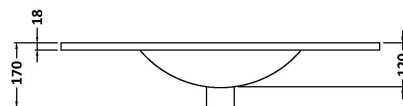

Sales Code: HAV2906B

Description: 800 W/H 2-Drawer Unit & Basin 2

Packaging Details

Barcode: 5056678454145

Sales Code: NPH2926

Description: 800 W/H 2-Drawer Unit (385 Deep)

Product Dimensions

Height (mm):	539
Width (mm):	800
Depth (mm):	385
Nett Weight (kg):	24.5

Packaging Dimensions

Height (mm):	560
Width (mm):	820
Depth (mm):	405
Gross Weight (kg):	25

Packaging Data

Box Colour:	Brown Cardboard Box
Box Qty:	1
Label Size:	50 x 100
Label Colour:	White Label
Label Qty:	2

Outer Box Dimensions (If Applicable)

Height (mm):	
Width (mm):	
Depth (mm):	
Gross Weight (kg):	
Barcode:	5056678447529

Product Details

Country of Origin:	China
Fitting Instruction:	No
CE & UKCA:	N/A
FSC Certified Materials:	Yes
Colour:	Indigo Blue
Construction Method:	Cam & Wood Dowel
Construction Type:	Rigid
Cabinet Finish:	MFC Painted Matt
Fascia Finish:	Mdf Painted Matt
Cabinet Thickness (mm):	16
Fascia Thickness (mm):	18
Drawer Included:	Yes
Drawer Type:	80mm High Metal S/C Inc Galler
No of Shelves:	0
Hinge Type:	Not Applicable
Hinge Included:	No
Adjustable Legs:	No
Fixings Included:	Yes
Handle Style:	Not Applicable
Waste Shroud:	Yes
Handle Included:	No, Not Required
Handle Type:	Handleless

Sales Code: NVM005

Description: Minimalist Basin 800mm

Product Dimensions

Height (mm):	170
Width (mm):	800
Depth (mm):	390
Nett Weight (kg):	16.9

Packaging Dimensions

Height (mm):	400
Width (mm):	820
Depth (mm):	200
Gross Weight (kg):	16.9