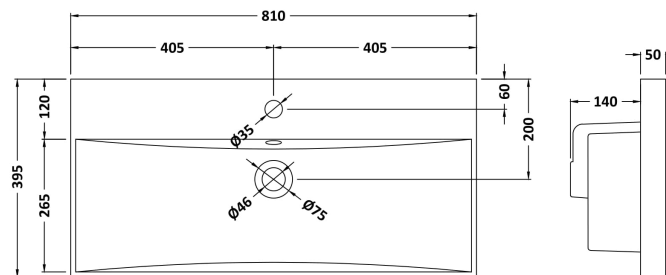

Packaging Dimensions

Height (mm):	560
Width (mm):	820
Depth (mm):	405
Gross Weight (kg):	25

Packaging Data

Box Colour:	Brown Cardboard Box
Box Qty:	1
Label Size:	50 x 100
Label Colour:	White Label
Label Qty:	2

Outer Box Dimensions (If Applicable)

Height (mm):	
Width (mm):	
Depth (mm):	
Gross Weight (kg):	
Barcode:	5056678447529

Product Details

Country of Origin:	China
Fitting Instruction:	No
CE & UKCA:	N/A
FSC Certified Materials:	Yes
Colour:	Indigo Blue
Construction Method:	Cam & Wood Dowel
Construction Type:	Rigid
Cabinet Finish:	MFC Painted Matt
Fascia Finish:	Mdf Painted Matt
Cabinet Thickness (mm):	16
Fascia Thickness (mm):	18
Drawer Included:	Yes
Drawer Type:	80mm High Metal S/C Inc Galler
No of Shelves:	0
Hinge Type:	Not Applicable
Hinge Included:	No
Adjustable Legs:	No
Fixings Included:	Yes
Handle Style:	Not Applicable
Waste Shroud:	Yes
Handle Included:	No, Not Required
Handle Type:	Handleless

Sales Code: NVM035

Description: 800 Thin Edged Basin 1Th

Product Dimensions

Height (mm):	170
Width (mm):	810
Depth (mm):	395
Nett Weight (kg):	14.5

Packaging Dimensions

Height (mm):	190
Width (mm):	830
Depth (mm):	415
Gross Weight (kg):	15

Packaging Data

Box Colour:	Brown Cardboard Box
Box Qty:	1
Label Size:	100 x 50
Label Colour:	White Label
Label Qty:	2

Outer Box Dimensions (If Applicable)

Height (mm):	
Width (mm):	
Depth (mm):	
Gross Weight (kg):	
Barcode:	5056211853435