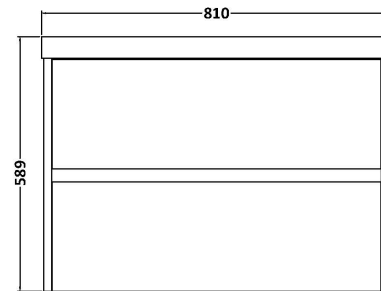

Sales Code: HAV2906D

Description: 800 W/H 2-Drawer Unit & Basin 3

Packaging Details

Barcode: 5056678454152

Sales Code: NPH2926

Description: 800 W/H 2-Drawer Unit (385 Deep)

Product Dimensions

Height (mm):	539
Width (mm):	800
Depth (mm):	385
Nett Weight (kg):	24.5

Packaging Dimensions

Height (mm):	560
Width (mm):	820
Depth (mm):	405
Gross Weight (kg):	25

Packaging Data

Box Colour:	Brown Cardboard Box
Box Qty:	1
Label Size:	50 x 100
Label Colour:	White Label
Label Qty:	2

Sales Code: NVM035

Description: 800 Thin Edged Basin 1Th

Product Dimensions

Height (mm):	170
Width (mm):	810
Depth (mm):	395
Nett Weight (kg):	14.5

Packaging Dimensions

Height (mm):	190
Width (mm):	830
Depth (mm):	415
Gross Weight (kg):	15

Packaging Data

Box Colour:	Brown Cardboard Box
Box Qty:	1
Label Size:	100 x 50
Label Colour:	White Label
Label Qty:	2

Outer Box Dimensions (If Applicable)

Height (mm):	
Width (mm):	
Depth (mm):	
Gross Weight (kg):	
Barcode:	5056211853435