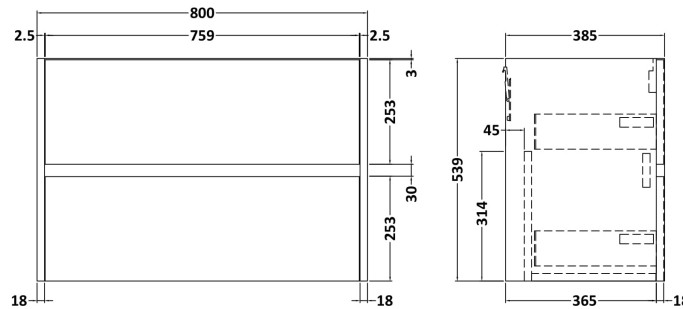

Sales Code: HAV2906D

Description: 800 W/H 2-Drawer Unit & Basin 3

Packaging Details

Barcode: 5056678454152

Sales Code: NPH2926

Description: 800 W/H 2-Drawer Unit (385 Deep)

Product Dimensions

Height (mm):	539
Width (mm):	800
Depth (mm):	385
Nett Weight (kg):	24.5

Packaging Dimensions

Height (mm):	560
Width (mm):	820
Depth (mm):	405
Gross Weight (kg):	25

Packaging Data

Box Colour:	Brown Cardboard Box
Box Qty:	1
Label Size:	50 x 100
Label Colour:	White Label
Label Qty:	2

Sales Code: NVM035

Description: 800 Thin Edged Basin 1Th

Product Dimensions

Height (mm):	170
Width (mm):	810
Depth (mm):	395
Nett Weight (kg):	14.5

Packaging Dimensions

Height (mm):	190
Width (mm):	830
Depth (mm):	415
Gross Weight (kg):	15

Packaging Data

Box Colour:	Brown Cardboard Box
Box Qty:	1
Label Size:	100 x 50
Label Colour:	White Label
Label Qty:	2

Outer Box Dimensions (If Applicable)

Height (mm):	
Width (mm):	
Depth (mm):	
Gross Weight (kg):	
Barcode:	5056211853435