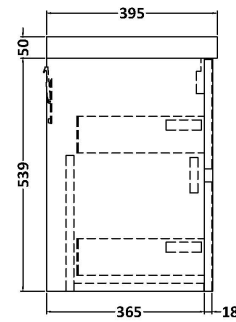

Sales Code: HAV2906D

Description: 800 W/H 2-Drawer Unit & Basin 3

Packaging Details

Barcode: 5056678454152

Sales Code: NPH2926

Description: 800 W/H 2-Drawer Unit (385 Deep)

Product Dimensions

Height (mm):	539
Width (mm):	800
Depth (mm):	385
Nett Weight (kg):	24.5

Packaging Dimensions

Height (mm):	560
Width (mm):	820
Depth (mm):	405
Gross Weight (kg):	25

Packaging Data

Box Colour:	Brown Cardboard Box
Box Qty:	1
Label Size:	50 x 100
Label Colour:	White Label
Label Qty:	2

Sales Code: NVM035

Description: 800 Thin Edged Basin 1Th

Product Dimensions

Height (mm):	170
Width (mm):	810
Depth (mm):	395
Nett Weight (kg):	14.5

Packaging Dimensions

Height (mm):	190
Width (mm):	830
Depth (mm):	415
Gross Weight (kg):	15

Packaging Data

Box Colour:	Brown Cardboard Box
Box Qty:	1
Label Size:	100 x 50
Label Colour:	White Label
Label Qty:	2

Outer Box Dimensions (If Applicable)

Height (mm):	
Width (mm):	
Depth (mm):	
Gross Weight (kg):	
Barcode:	5056211853435