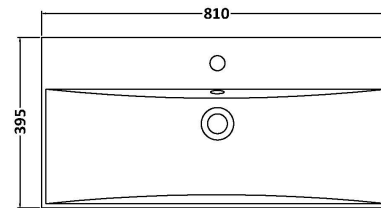

Sales Code: HAV2906D

Description: 800 W/H 2-Drawer Unit & Basin 3

Packaging Details

Barcode: 5056678454152

Sales Code: NPH2926

Description: 800 W/H 2-Drawer Unit (385 Deep)

Product Dimensions

Height (mm):	539
Width (mm):	800
Depth (mm):	385
Nett Weight (kg):	24.5

Packaging Dimensions

Height (mm):	560
Width (mm):	820
Depth (mm):	405
Gross Weight (kg):	25

Packaging Data

Box Colour:	Brown Cardboard Box
Box Qty:	1
Label Size:	50 x 100
Label Colour:	White Label
Label Qty:	2

Sales Code: NVM035

Description: 800 Thin Edged Basin 1Th

Product Dimensions

Height (mm):	170
Width (mm):	810
Depth (mm):	395
Nett Weight (kg):	14.5

Packaging Dimensions

Height (mm):	190
Width (mm):	830
Depth (mm):	415
Gross Weight (kg):	15

Packaging Data

Box Colour:	Brown Cardboard Box
Box Qty:	1
Label Size:	100 x 50
Label Colour:	White Label
Label Qty:	2

Outer Box Dimensions (If Applicable)

Height (mm):	
Width (mm):	
Depth (mm):	
Gross Weight (kg):	
Barcode:	5056211853435