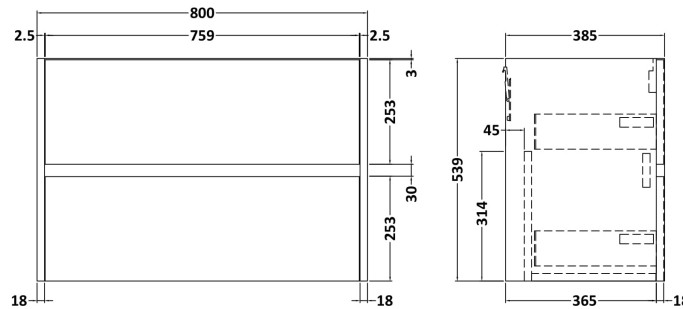

Sales Code: HAV2906G

Description: 800 W/H 2-Drawer Unit & Basin 4

Packaging Details

Barcode: 5056678454169

Sales Code: NPH2926

Description: 800 W/H 2-Drawer Unit (385 Deep)

Product Dimensions

Height (mm):	539
Width (mm):	800
Depth (mm):	385
Nett Weight (kg):	24.5

Packaging Dimensions

Height (mm):	560
Width (mm):	820
Depth (mm):	405
Gross Weight (kg):	25

Packaging Data

Box Colour:	Brown Cardboard Box
Box Qty:	1
Label Size:	50 x 100
Label Colour:	White Label
Label Qty:	2

Sales Code: NVM045

Description: 800 Curved Basin 1Th

Product Dimensions

Height (mm):	160
Width (mm):	810
Depth (mm):	440
Nett Weight (kg):	15

Packaging Dimensions

Height (mm):	190
Width (mm):	830
Depth (mm):	415
Gross Weight (kg):	15.5

Packaging Data

Box Colour:	Brown Cardboard Box
Box Qty:	1
Label Size:	100 x 50
Label Colour:	White Label
Label Qty:	2

Outer Box Dimensions (If Applicable)

Height (mm):	
Width (mm):	
Depth (mm):	
Gross Weight (kg):	
Barcode:	5056462620978