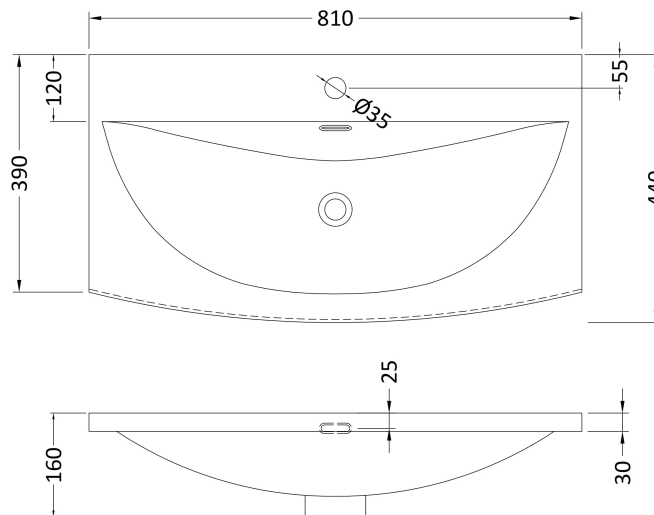

Packaging Dimensions

Height (mm):	560
Width (mm):	820
Depth (mm):	405
Gross Weight (kg):	25

Packaging Data

Box Colour:	Brown Cardboard Box
Box Qty:	1
Label Size:	50 x 100
Label Colour:	White Label
Label Qty:	2

Outer Box Dimensions (If Applicable)

Height (mm):	
Width (mm):	
Depth (mm):	
Gross Weight (kg):	
Barcode:	5056678447529

Product Details

Country of Origin:	China
Fitting Instruction:	No
CE & UKCA:	N/A
FSC Certified Materials:	Yes
Colour:	Indigo Blue
Construction Method:	Cam & Wood Dowel
Construction Type:	Rigid
Cabinet Finish:	MFC Painted Matt
Fascia Finish:	Mdf Painted Matt
Cabinet Thickness (mm):	16
Fascia Thickness (mm):	18
Drawer Included:	Yes
Drawer Type:	80mm High Metal S/C Inc Galler
No of Shelves:	0
Hinge Type:	Not Applicable
Hinge Included:	No
Adjustable Legs:	No
Fixings Included:	Yes
Handle Style:	Not Applicable
Waste Shroud:	Yes
Handle Included:	No, Not Required
Handle Type:	Handleless

Sales Code: NVM045

Description: 800 Curved Basin 1Th

Product Dimensions

Height (mm):	160
Width (mm):	810
Depth (mm):	440
Nett Weight (kg):	15

Packaging Dimensions

Height (mm):	190
Width (mm):	830
Depth (mm):	415
Gross Weight (kg):	15.5

Packaging Data

Box Colour:	Brown Cardboard Box
Box Qty:	1
Label Size:	100 x 50
Label Colour:	White Label
Label Qty:	2

Outer Box Dimensions (If Applicable)

Height (mm):	
Width (mm):	
Depth (mm):	
Gross Weight (kg):	
Barcode:	5056462620978