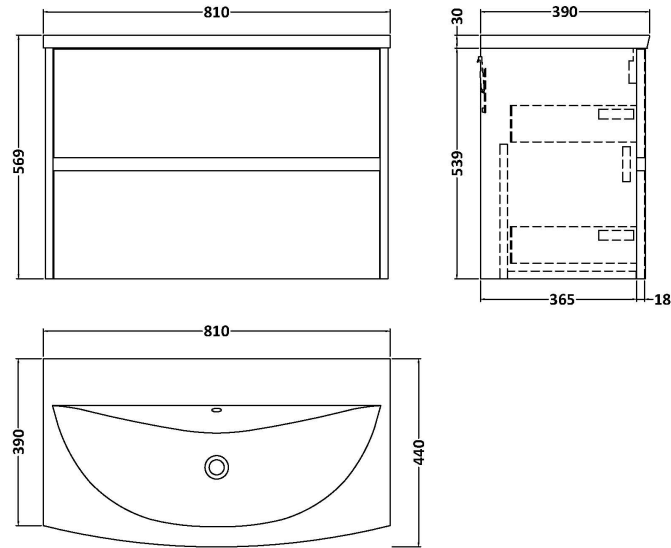

Sales Code: HAV2906G

Description: 800 W/H 2-Drawer Unit & Basin 4

Packaging Details

Barcode: 5056678454169

Sales Code: NPH2926

Description: 800 W/H 2-Drawer Unit (385 Deep)

Product Dimensions

Height (mm):	539
Width (mm):	800
Depth (mm):	385
Nett Weight (kg):	24.5

Packaging Dimensions

Height (mm):	560
Width (mm):	820
Depth (mm):	405
Gross Weight (kg):	25

Packaging Data

Box Colour:	Brown Cardboard Box
Box Qty:	1
Label Size:	50 x 100
Label Colour:	White Label
Label Qty:	2

Sales Code: NVM045

Description: 800 Curved Basin 1Th

Product Dimensions

Height (mm):	160
Width (mm):	810
Depth (mm):	440
Nett Weight (kg):	15

Packaging Dimensions

Height (mm):	190
Width (mm):	830
Depth (mm):	415
Gross Weight (kg):	15.5

Packaging Data

Box Colour:	Brown Cardboard Box
Box Qty:	1
Label Size:	100 x 50
Label Colour:	White Label
Label Qty:	2

Outer Box Dimensions (If Applicable)

Height (mm):	
Width (mm):	
Depth (mm):	
Gross Weight (kg):	
Barcode:	5056462620978