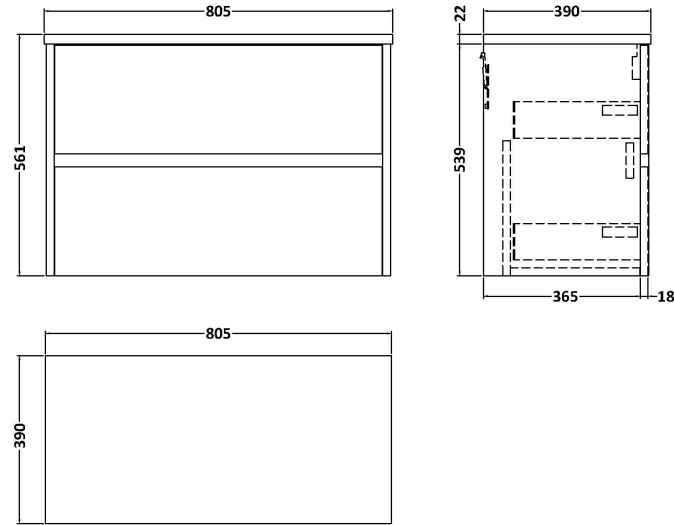

Sales Code: HAV2906LBG

Description: 800 W/H 2-Drawer Unit & Worktop

Packaging Details

Barcode: 5056678454176

Sales Code: LBG800

Description: Laminate Worktop 805X390x22mm

Product Dimensions

Height (mm):	22
Width (mm):	805
Depth (mm):	390
Nett Weight (kg):	2.75

Packaging Dimensions

Height (mm):	25
Width (mm):	810
Depth (mm):	455
Gross Weight (kg):	2.75

Packaging Data

Box Colour:	Brown Cardboard Box
Box Qty:	1
Label Size:	100 x 50
Label Colour:	White Label
Label Qty:	1

Outer Box Dimensions (If Applicable)

Height (mm):	
Width (mm):	
Depth (mm):	
Gross Weight (kg):	
Barcode:	5056211874133

Product Details

Country of Origin:	United Kingdom
Fitting Instruction:	No
CE & UKCA:	N/A
FSC Certified Materials:	Yes
Colour:	Bellato Grey
Construction Method:	Not Applicable
Construction Type:	Not Applicable
Cabinet Finish:	Not Applicable
Fascia Finish:	MFC Laminated
Cabinet Thickness (mm):	
Fascia Thickness (mm):	22
Drawer Included:	No
Drawer Type:	Not Applicable
No of Shelves:	0
Hinge Type:	Not Applicable
Hinge Included:	No
Adjustable Legs:	No, Not Required
Fixings Included:	No
Handle Style:	Not Applicable
Waste Shroud:	Not Applicable
Handle Included:	No
Handle Type:	Not Applicable

Sales Code: NPH2926

Description: 800 W/H 2-Drawer Unit (385 Deep)

Product Dimensions

Height (mm):	539
Width (mm):	800
Depth (mm):	385
Nett Weight (kg):	24.5

Packaging Dimensions

Height (mm):	560
Width (mm):	820
Depth (mm):	405
Gross Weight (kg):	25