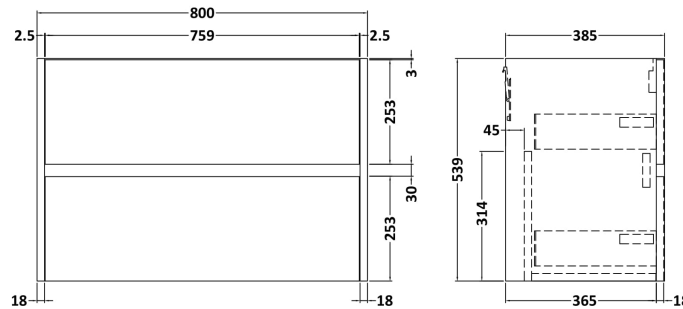

Packaging Dimensions

Height (mm):	25
Width (mm):	810
Depth (mm):	455
Gross Weight (kg):	2.75

Packaging Data

Box Colour:	Brown Cardboard Box
Box Qty:	1
Label Size:	100 x 50
Label Colour:	White Label
Label Qty:	1

Outer Box Dimensions (If Applicable)

Height (mm):	
Width (mm):	
Depth (mm):	
Gross Weight (kg):	
Barcode:	5056211874133

Product Details

Country of Origin:	United Kingdom
Fitting Instruction:	No
CE & UKCA:	N/A
FSC Certified Materials:	Yes
Colour:	Bellato Grey
Construction Method:	Not Applicable
Construction Type:	Not Applicable
Cabinet Finish:	Not Applicable
Fascia Finish:	MFC Laminated
Cabinet Thickness (mm):	
Fascia Thickness (mm):	22
Drawer Included:	No
Drawer Type:	Not Applicable
No of Shelves:	0
Hinge Type:	Not Applicable
Hinge Included:	No
Adjustable Legs:	No, Not Required
Fixings Included:	No
Handle Style:	Not Applicable
Waste Shroud:	Not Applicable
Handle Included:	No
Handle Type:	Not Applicable

Sales Code: NPH2926

Description: 800 W/H 2-Drawer Unit (385 Deep)

Product Dimensions

Height (mm):	539
Width (mm):	800
Depth (mm):	385
Nett Weight (kg):	24.5

Packaging Dimensions

Height (mm):	560
Width (mm):	820
Depth (mm):	405
Gross Weight (kg):	25

Packaging Data

Box Colour:	Brown Cardboard Box
Box Qty:	1
Label Size:	50 x 100
Label Colour:	White Label
Label Qty:	2

Outer Box Dimensions (If Applicable)

Height (mm):	
Width (mm):	
Depth (mm):	
Gross Weight (kg):	
Barcode:	5056678447529