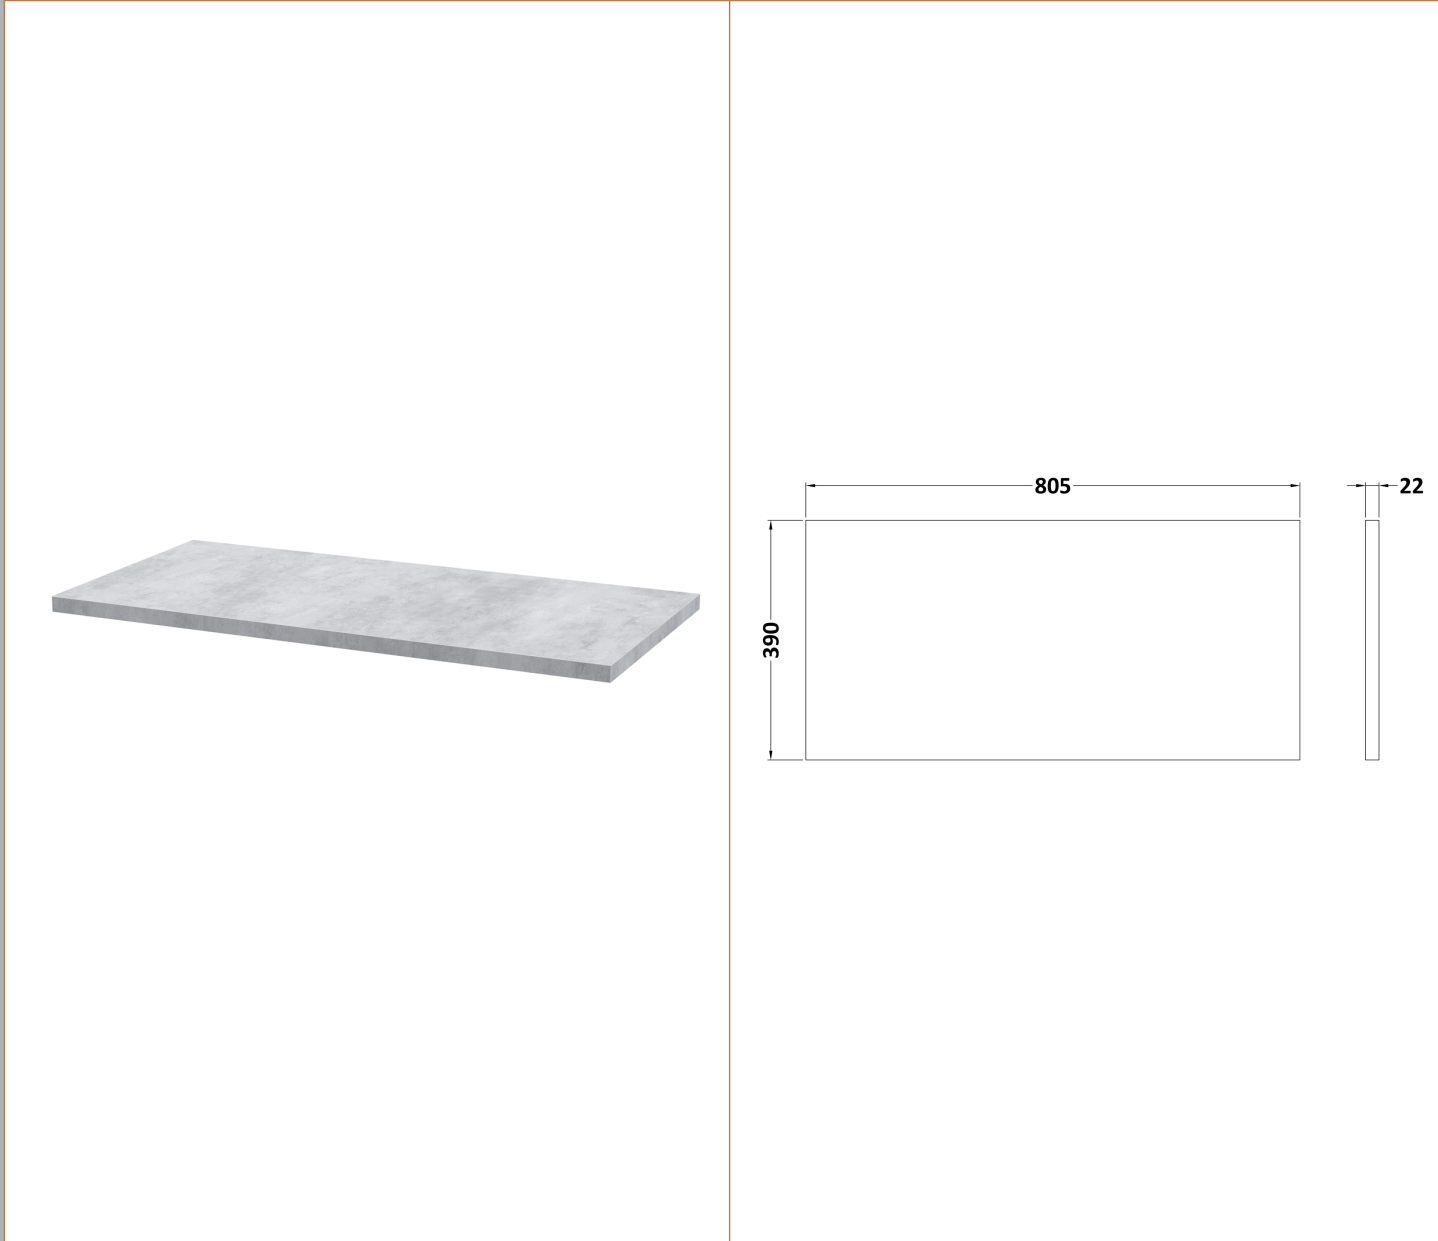

Sales Code: HAV2906LBG

Description: 800 W/H 2-Drawer Unit & Worktop

Packaging Details

Barcode: 5056678454176

Sales Code: LBG800

Description: Laminate Worktop 805X390x22mm

Product Dimensions

Height (mm):	22
Width (mm):	805
Depth (mm):	390
Nett Weight (kg):	2.75

Packaging Dimensions

Height (mm):	25
Width (mm):	810
Depth (mm):	455
Gross Weight (kg):	2.75

Packaging Data

Box Colour:	Brown Cardboard Box
Box Qty:	1
Label Size:	100 x 50
Label Colour:	White Label
Label Qty:	1

Outer Box Dimensions (If Applicable)

Height (mm):	
Width (mm):	
Depth (mm):	
Gross Weight (kg):	
Barcode:	5056211874133

Product Details

Country of Origin:	United Kingdom
Fitting Instruction:	No
CE & UKCA:	N/A
FSC Certified Materials:	Yes
Colour:	Bellato Grey
Construction Method:	Not Applicable
Construction Type:	Not Applicable
Cabinet Finish:	Not Applicable
Fascia Finish:	MFC Laminated
Cabinet Thickness (mm):	
Fascia Thickness (mm):	22
Drawer Included:	No
Drawer Type:	Not Applicable
No of Shelves:	0
Hinge Type:	Not Applicable
Hinge Included:	No
Adjustable Legs:	No, Not Required
Fixings Included:	No
Handle Style:	Not Applicable
Waste Shroud:	Not Applicable
Handle Included:	No
Handle Type:	Not Applicable

Sales Code: NPH2926

Description: 800 W/H 2-Drawer Unit (385 Deep)

Product Dimensions

Height (mm):	539
Width (mm):	800
Depth (mm):	385
Nett Weight (kg):	24.5

Packaging Dimensions

Height (mm):	560
Width (mm):	820
Depth (mm):	405
Gross Weight (kg):	25