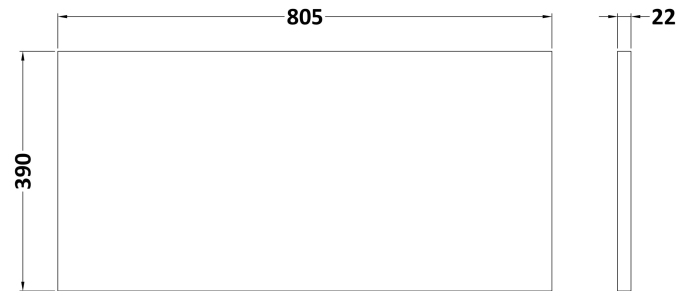

Sales Code: HAV2906LCM

Description: 800 W/H 2-Drawer Unit & Worktop

Packaging Details

Barcode: 5056678455913

Sales Code: LCM800

Description: Laminate Worktop 805X390x22mm

Product Dimensions

Height (mm):	22
Width (mm):	805
Depth (mm):	390
Nett Weight (kg):	2.75

Packaging Dimensions

Height (mm):	25
Width (mm):	810
Depth (mm):	455
Gross Weight (kg):	2.75

Packaging Data

Box Colour:	Brown Cardboard Box
Box Qty:	1
Label Size:	100 x 50
Label Colour:	White Label
Label Qty:	1

Sales Code: NPH2926

Description: 800 W/H 2-Drawer Unit (385 Deep)

Product Dimensions

Height (mm):	539
Width (mm):	800
Depth (mm):	385
Nett Weight (kg):	24.5

Packaging Dimensions

Height (mm):	560
Width (mm):	820
Depth (mm):	405
Gross Weight (kg):	25

Packaging Data

Box Colour:	Brown Cardboard Box
Box Qty:	1
Label Size:	50 x 100
Label Colour:	White Label
Label Qty:	2

Outer Box Dimensions (If Applicable)

Height (mm):	
Width (mm):	
Depth (mm):	
Gross Weight (kg):	
Barcode:	5056678447529