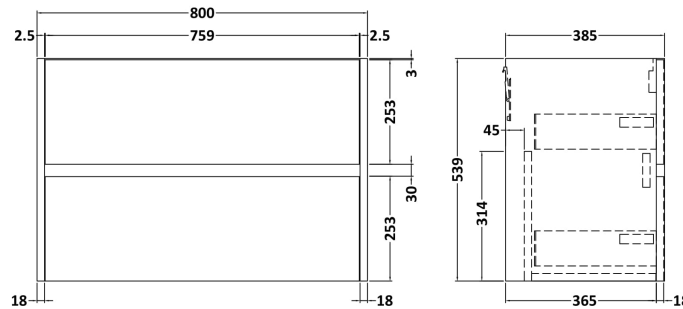

Sales Code: HAV2906LCM

Description: 800 W/H 2-Drawer Unit & Worktop

Packaging Details

Barcode: 5056678455913

Sales Code: LCM800

Description: Laminate Worktop 805X390x22mm

Product Dimensions

Height (mm):	22
Width (mm):	805
Depth (mm):	390
Nett Weight (kg):	2.75

Packaging Dimensions

Height (mm):	25
Width (mm):	810
Depth (mm):	455
Gross Weight (kg):	2.75

Packaging Data

Box Colour:	Brown Cardboard Box
Box Qty:	1
Label Size:	100 x 50
Label Colour:	White Label
Label Qty:	1

Sales Code: NPH2926

Description: 800 W/H 2-Drawer Unit (385 Deep)

Product Dimensions

Height (mm):	539
Width (mm):	800
Depth (mm):	385
Nett Weight (kg):	24.5

Packaging Dimensions

Height (mm):	560
Width (mm):	820
Depth (mm):	405
Gross Weight (kg):	25

Packaging Data

Box Colour:	Brown Cardboard Box
Box Qty:	1
Label Size:	50 x 100
Label Colour:	White Label
Label Qty:	2

Outer Box Dimensions (If Applicable)

Height (mm):	
Width (mm):	
Depth (mm):	
Gross Weight (kg):	
Barcode:	5056678447529