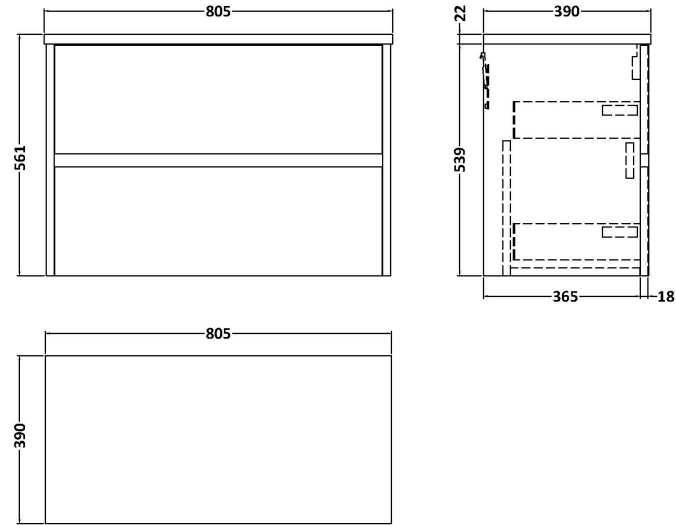

Sales Code: HAV2906LCM

Description: 800 W/H 2-Drawer Unit & Worktop

Packaging Details

Barcode: 5056678455913

Sales Code: LCM800

Description: Laminate Worktop 805X390x22mm

Product Dimensions

Height (mm):	22
Width (mm):	805
Depth (mm):	390
Nett Weight (kg):	2.75

Packaging Dimensions

Height (mm):	25
Width (mm):	810
Depth (mm):	455
Gross Weight (kg):	2.75

Packaging Data

Box Colour:	Brown Cardboard Box
Box Qty:	1
Label Size:	100 x 50
Label Colour:	White Label
Label Qty:	1

Sales Code: NPH2926

Description: 800 W/H 2-Drawer Unit (385 Deep)

Product Dimensions

Height (mm):	539
Width (mm):	800
Depth (mm):	385
Nett Weight (kg):	24.5

Packaging Dimensions

Height (mm):	560
Width (mm):	820
Depth (mm):	405
Gross Weight (kg):	25

Packaging Data

Box Colour:	Brown Cardboard Box
Box Qty:	1
Label Size:	50 x 100
Label Colour:	White Label
Label Qty:	2

Outer Box Dimensions (If Applicable)

Height (mm):	
Width (mm):	
Depth (mm):	
Gross Weight (kg):	
Barcode:	5056678447529