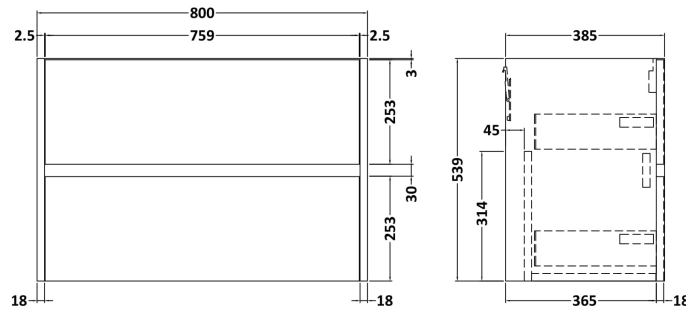

**Sales Code:** HAV2906LSB

**Description:** 800 W/H 2-Drawer Unit & Worktop

**Packaging Details**

Barcode: 5056678454183

Sales Code: LSB800

Description: Laminate Worktop 805X390x22mm

**Product Dimensions**

Height (mm):	22
Width (mm):	805
Depth (mm):	390
Nett Weight (kg):	2.75

**Packaging Dimensions**

Height (mm):	25
Width (mm):	810
Depth (mm):	455
Gross Weight (kg):	2.75

**Packaging Data**

Box Colour:	Brown Cardboard Box
Box Qty:	1
Label Size:	100 x 50
Label Colour:	White Label
Label Qty:	1

### Product Dimensions

Height (mm):	539
Width (mm):	800
Depth (mm):	385
Nett Weight (kg):	24.5

### Packaging Dimensions

Height (mm):	560
Width (mm):	820
Depth (mm):	405
Gross Weight (kg):	25