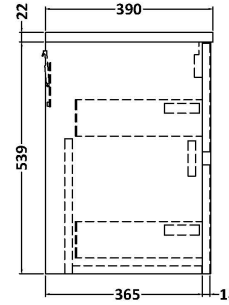

**Sales Code:** HAV2906LSB

**Description:** 800 W/H 2-Drawer Unit & Worktop

**Packaging Details**

Barcode: 5056678454183

Sales Code: LSB800

Description: Laminate Worktop 805X390x22mm

**Product Dimensions**

Height (mm):	22
Width (mm):	805
Depth (mm):	390
Nett Weight (kg):	2.75

**Packaging Dimensions**

Height (mm):	25
Width (mm):	810
Depth (mm):	455
Gross Weight (kg):	2.75

**Packaging Data**

Box Colour:	Brown Cardboard Box
Box Qty:	1
Label Size:	100 x 50
Label Colour:	White Label
Label Qty:	1

### Product Dimensions

Height (mm):	539
Width (mm):	800
Depth (mm):	385
Nett Weight (kg):	24.5

### Packaging Dimensions

Height (mm):	560
Width (mm):	820
Depth (mm):	405
Gross Weight (kg):	25