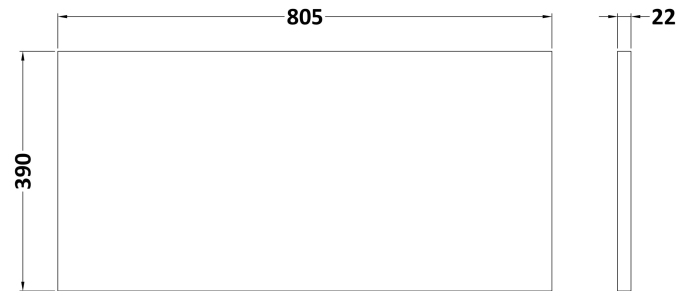

**Sales Code:** HAV2906LSB

**Description:** 800 W/H 2-Drawer Unit & Worktop

**Packaging Details**

Barcode: 5056678454183

Sales Code: LSB800

Description: Laminate Worktop 805X390x22mm

**Product Dimensions**

Height (mm):	22
Width (mm):	805
Depth (mm):	390
Nett Weight (kg):	2.75

**Packaging Dimensions**

Height (mm):	25
Width (mm):	810
Depth (mm):	455
Gross Weight (kg):	2.75

**Packaging Data**

Box Colour:	Brown Cardboard Box
Box Qty:	1
Label Size:	100 x 50
Label Colour:	White Label
Label Qty:	1

### Product Dimensions

Height (mm):	539
Width (mm):	800
Depth (mm):	385
Nett Weight (kg):	24.5

### Packaging Dimensions

Height (mm):	560
Width (mm):	820
Depth (mm):	405
Gross Weight (kg):	25