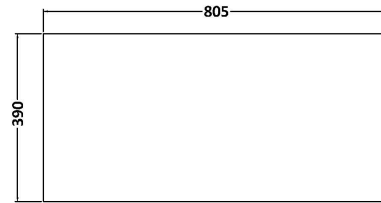

**Sales Code:** HAV2906LSB

**Description:** 800 W/H 2-Drawer Unit & Worktop

**Packaging Details**

Barcode: 5056678454183

Sales Code: LSB800

Description: Laminate Worktop 805X390x22mm

**Product Dimensions**

Height (mm):	22
Width (mm):	805
Depth (mm):	390
Nett Weight (kg):	2.75

**Packaging Dimensions**

Height (mm):	25
Width (mm):	810
Depth (mm):	455
Gross Weight (kg):	2.75

**Packaging Data**

Box Colour:	Brown Cardboard Box
Box Qty:	1
Label Size:	100 x 50
Label Colour:	White Label
Label Qty:	1

### Product Dimensions

Height (mm):	539
Width (mm):	800
Depth (mm):	385
Nett Weight (kg):	24.5

### Packaging Dimensions

Height (mm):	560
Width (mm):	820
Depth (mm):	405
Gross Weight (kg):	25