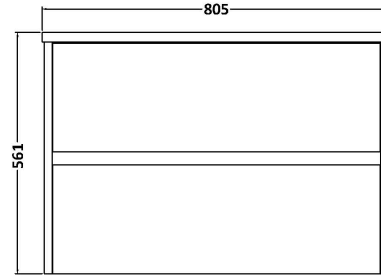

**Sales Code:** HAV2906LSB

**Description:** 800 W/H 2-Drawer Unit & Worktop

**Packaging Details**

Barcode: 5056678454183

Sales Code: LSB800

Description: Laminate Worktop 805X390x22mm

**Product Dimensions**

Height (mm):	22
Width (mm):	805
Depth (mm):	390
Nett Weight (kg):	2.75

**Packaging Dimensions**

Height (mm):	25
Width (mm):	810
Depth (mm):	455
Gross Weight (kg):	2.75

**Packaging Data**

Box Colour:	Brown Cardboard Box
Box Qty:	1
Label Size:	100 x 50
Label Colour:	White Label
Label Qty:	1

### Product Dimensions

Height (mm):	539
Width (mm):	800
Depth (mm):	385
Nett Weight (kg):	24.5

### Packaging Dimensions

Height (mm):	560
Width (mm):	820
Depth (mm):	405
Gross Weight (kg):	25