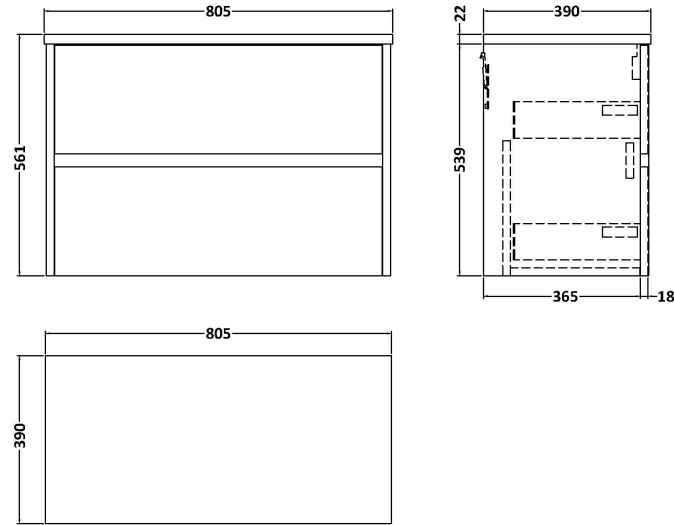

Sales Code: HAV2906LSW

Description: 800 W/H 2-Drawer Unit & Worktop

Packaging Details

Barcode: 5056678454190

Sales Code: LSW800

Description: Laminate Worktop 805X390x22mm

Product Dimensions

Height (mm):	22
Width (mm):	805
Depth (mm):	390
Nett Weight (kg):	2.75

Packaging Dimensions

Height (mm):	25
Width (mm):	810
Depth (mm):	455
Gross Weight (kg):	2.75

Packaging Data

Box Colour:	Brown Cardboard Box
Box Qty:	1
Label Size:	100 x 50
Label Colour:	White Label
Label Qty:	1

Sales Code: NPH2926

Description: 800 W/H 2-Drawer Unit (385 Deep)

Product Dimensions

Height (mm):	539
Width (mm):	800
Depth (mm):	385
Nett Weight (kg):	24.5

Packaging Dimensions

Height (mm):	560
Width (mm):	820
Depth (mm):	405
Gross Weight (kg):	25

Packaging Data

Box Colour:	Brown Cardboard Box
Box Qty:	1
Label Size:	50 x 100
Label Colour:	White Label
Label Qty:	2

Outer Box Dimensions (If Applicable)

Height (mm):	
Width (mm):	
Depth (mm):	
Gross Weight (kg):	
Barcode:	5056678447529