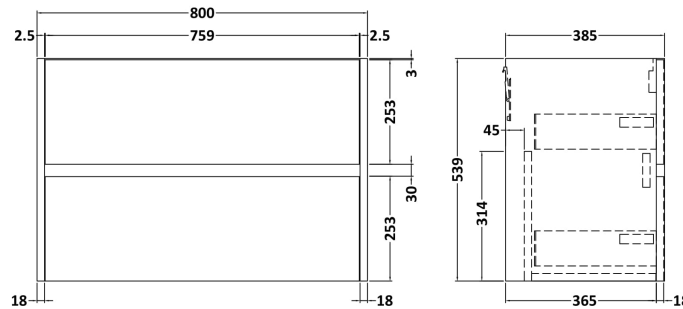

Packaging Dimensions

Height (mm):	25
Width (mm):	810
Depth (mm):	455
Gross Weight (kg):	2.75

Packaging Data

Box Colour:	Brown Cardboard Box
Box Qty:	1
Label Size:	100 x 50
Label Colour:	White Label
Label Qty:	1

Outer Box Dimensions (If Applicable)

Height (mm):	
Width (mm):	
Depth (mm):	
Gross Weight (kg):	
Barcode:	5056211874157

Product Details

Country of Origin:	United Kingdom
Fitting Instruction:	No
CE & UKCA:	N/A
FSC Certified Materials:	Yes
Colour:	Sparkling White
Construction Method:	Not Applicable
Construction Type:	Not Applicable
Cabinet Finish:	Not Applicable
Fascia Finish:	MFC Laminated
Cabinet Thickness (mm):	
Fascia Thickness (mm):	22
Drawer Included:	No
Drawer Type:	Not Applicable
No of Shelves:	0
Hinge Type:	Not Applicable
Hinge Included:	No
Adjustable Legs:	No, Not Required
Fixings Included:	No
Handle Style:	Not Applicable
Waste Shroud:	Not Applicable
Handle Included:	No
Handle Type:	Not Applicable

Sales Code: NPH2926

Description: 800 W/H 2-Drawer Unit (385 Deep)

Product Dimensions

Height (mm):	539
Width (mm):	800
Depth (mm):	385
Nett Weight (kg):	24.5

Packaging Dimensions

Height (mm):	560
Width (mm):	820
Depth (mm):	405
Gross Weight (kg):	25

Packaging Data

Box Colour:	Brown Cardboard Box
Box Qty:	1
Label Size:	50 x 100
Label Colour:	White Label
Label Qty:	2

Outer Box Dimensions (If Applicable)

Height (mm):	
Width (mm):	
Depth (mm):	
Gross Weight (kg):	
Barcode:	5056678447529