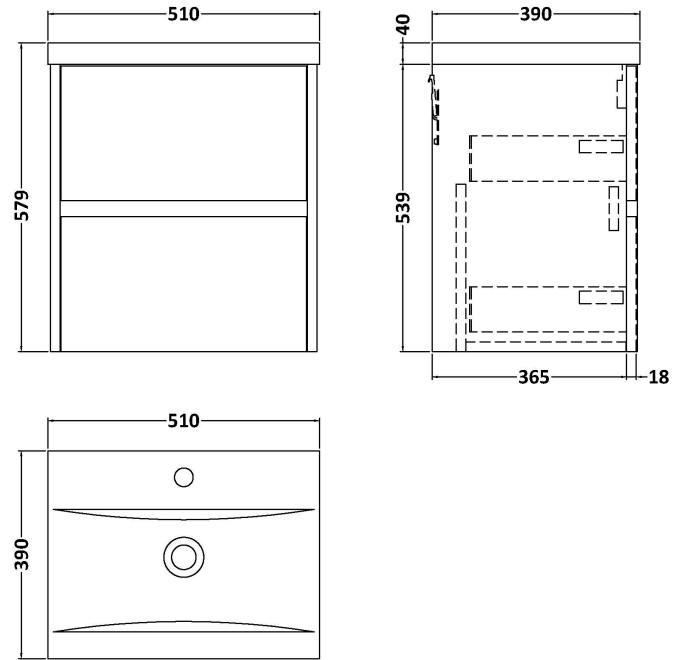

Sales Code: HAV802A

Description: 500 W/H 2-Drawer Unit & Basin 1

Packaging Details

Barcode: 5056462646428

Sales Code: NPH822

Description: 500 W/H 2-Drawer Unit (385 Deep)

Product Dimensions

Height (mm):	539
Width (mm):	500
Depth (mm):	385
Nett Weight (kg):	18.5

Packaging Dimensions

Height (mm):	560
Width (mm):	520
Depth (mm):	405
Gross Weight (kg):	19

Packaging Data

Box Colour:	Brown Cardboard Box
Box Qty:	1
Label Size:	100 x 50
Label Colour:	White Label
Label Qty:	2

Sales Code: NVM012

Description: 500 Mid-Edged Basin 1 Th

Product Dimensions

Height (mm):	180
Width (mm):	510
Depth (mm):	390
Nett Weight (kg):	10.54

Packaging Dimensions

Height (mm):	210
Width (mm):	410
Depth (mm):	530
Gross Weight (kg):	10.54

Packaging Data

Box Colour:	Brown Cardboard Box - Printed
Box Qty:	1
Label Size:	100 x 50
Label Colour:	White Label
Label Qty:	2

Outer Box Dimensions (If Applicable)

Height (mm):	
Width (mm):	
Depth (mm):	
Gross Weight (kg):	
Barcode:	5055369043446