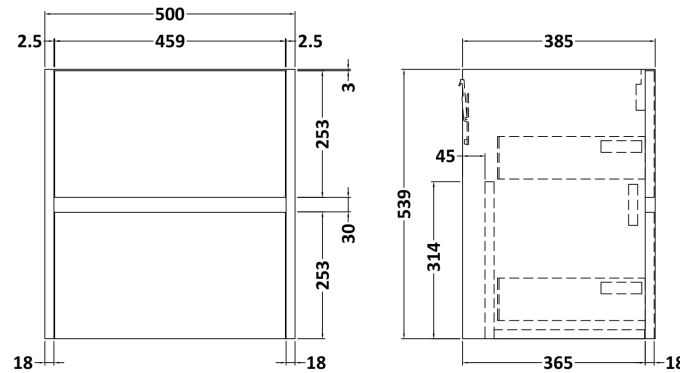

Sales Code: HAV802A

Description: 500 W/H 2-Drawer Unit & Basin 1

Packaging Details

Barcode: 5056462646428

Sales Code: NPH822

Description: 500 W/H 2-Drawer Unit (385 Deep)

Product Dimensions

Height (mm):	539
Width (mm):	500
Depth (mm):	385
Nett Weight (kg):	18.5

Packaging Dimensions

Height (mm):	560
Width (mm):	520
Depth (mm):	405
Gross Weight (kg):	19

Packaging Data

Box Colour:	Brown Cardboard Box
Box Qty:	1
Label Size:	100 x 50
Label Colour:	White Label
Label Qty:	2

Sales Code: NVM012

Description: 500 Mid-Edged Basin 1 Th

Product Dimensions

Height (mm):	180
Width (mm):	510
Depth (mm):	390
Nett Weight (kg):	10.54

Packaging Dimensions

Height (mm):	210
Width (mm):	410
Depth (mm):	530
Gross Weight (kg):	10.54

Packaging Data

Box Colour:	Brown Cardboard Box - Printed
Box Qty:	1
Label Size:	100 x 50
Label Colour:	White Label
Label Qty:	2

Outer Box Dimensions (If Applicable)

Height (mm):	
Width (mm):	
Depth (mm):	
Gross Weight (kg):	
Barcode:	5055369043446