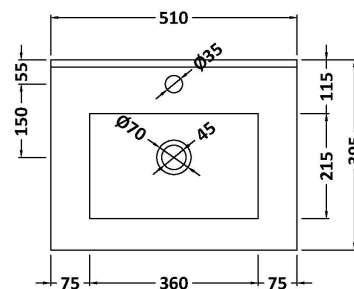

### Product Dimensions

Height (mm):	539
Width (mm):	500
Depth (mm):	385
Nett Weight (kg):	18.5

### Packaging Dimensions

Height (mm):	560
Width (mm):	520
Depth (mm):	405
Gross Weight (kg):	19

### Outer Box Dimensions (If Applicable)

Height (mm):	
Width (mm):	
Depth (mm):	
Gross Weight (kg):	
Barcode:	5056462670775

### Product Dimensions

Height (mm):	170
Width (mm):	500
Depth (mm):	390
Nett Weight (kg):	9