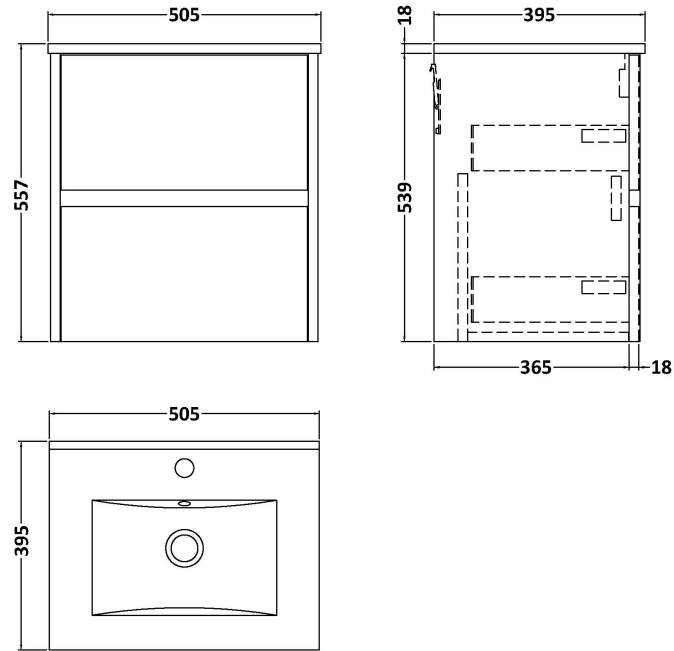

Sales Code: HAV802B

Description: 500 W/H 2-Drawer Unit & Basin 2

Packaging Details

Barcode: 5056462647029