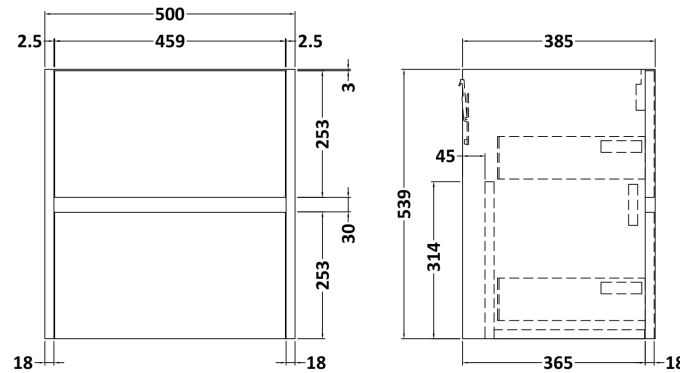

### Product Dimensions

Height (mm):	539
Width (mm):	500
Depth (mm):	385
Nett Weight (kg):	18.5

### Packaging Dimensions

Height (mm):	560
Width (mm):	520
Depth (mm):	405
Gross Weight (kg):	19

### Product Dimensions

Height (mm):	170
Width (mm):	500
Depth (mm):	390
Nett Weight (kg):	9

### Packaging Dimensions

Height (mm):	400
Width (mm):	520
Depth (mm):	200
Gross Weight (kg):	9