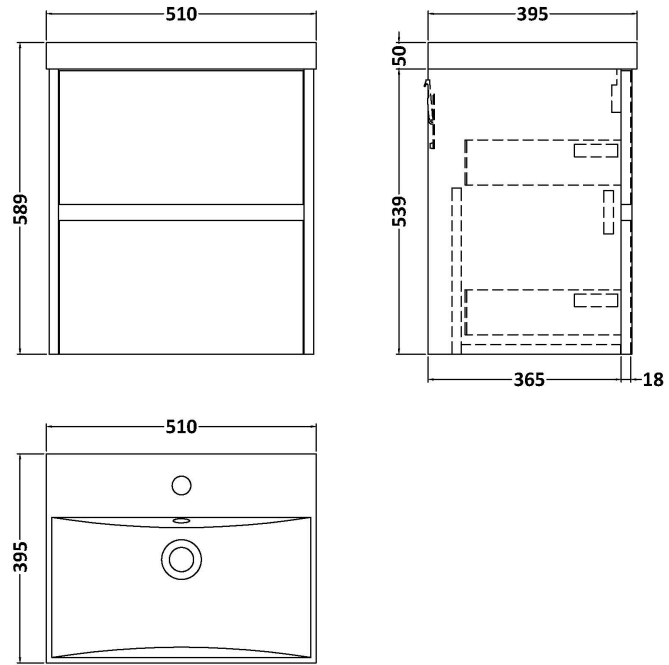

Sales Code: HAV802D

Description: 500 W/H 2-Drawer Unit & Basin 3

Packaging Details

Barcode: 5056462650555

Sales Code: NPH822

Description: 500 W/H 2-Drawer Unit (385 Deep)

Product Dimensions

Height (mm):	539
Width (mm):	500
Depth (mm):	385
Nett Weight (kg):	18.5

Packaging Dimensions

Height (mm):	560
Width (mm):	520
Depth (mm):	405
Gross Weight (kg):	19

Packaging Data

Box Colour:	Brown Cardboard Box
Box Qty:	1
Label Size:	100 x 50
Label Colour:	White Label
Label Qty:	2

Sales Code: NVM032

Description: 500 Thin Edged Basin 1Th

Product Dimensions

Height (mm):	170
Width (mm):	510
Depth (mm):	395
Nett Weight (kg):	9.5

Packaging Dimensions

Height (mm):	190
Width (mm):	530
Depth (mm):	415
Gross Weight (kg):	10

Packaging Data

Box Colour:	Brown Cardboard Box - Printed
Box Qty:	1
Label Size:	100 x 50
Label Colour:	White Label
Label Qty:	2

Outer Box Dimensions (If Applicable)

Height (mm):	
Width (mm):	
Depth (mm):	
Gross Weight (kg):	
Barcode:	5056211853411