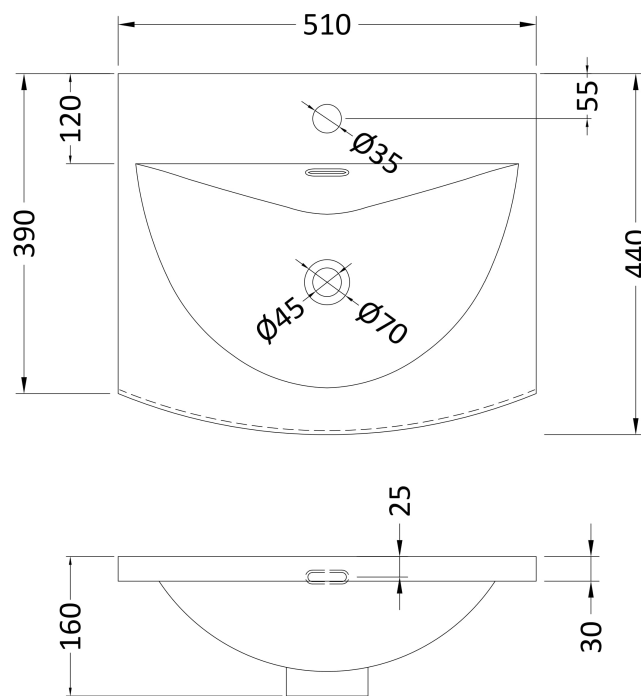

Sales Code: HAV802G

Description: 500 W/H 2-Drawer Unit & Basin 4

Packaging Details

Barcode: 5056462650739

Sales Code: NPH822

Description: 500 W/H 2-Drawer Unit (385 Deep)

Product Dimensions

Height (mm):	539
Width (mm):	500
Depth (mm):	385
Nett Weight (kg):	18.5

Packaging Dimensions

Height (mm):	560
Width (mm):	520
Depth (mm):	405
Gross Weight (kg):	19

Packaging Data

Box Colour:	Brown Cardboard Box
Box Qty:	1
Label Size:	100 x 50
Label Colour:	White Label
Label Qty:	2

Sales Code: NVM042

Description: 500 Curved Basin 1Th

Product Dimensions

Height (mm):	160
Width (mm):	510
Depth (mm):	440
Nett Weight (kg):	9

Packaging Dimensions

Height (mm):	190
Width (mm):	530
Depth (mm):	415
Gross Weight (kg):	9.5

Packaging Data

Box Colour:	Brown Cardboard Box - Printed
Box Qty:	1
Label Size:	100 x 50
Label Colour:	White Label
Label Qty:	2

Outer Box Dimensions (If Applicable)

Height (mm):	
Width (mm):	
Depth (mm):	
Gross Weight (kg):	
Barcode:	5056462620985