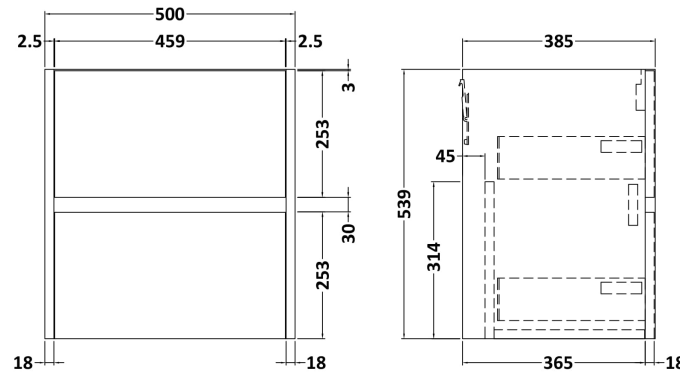

Sales Code: HAV802G

Description: 500 W/H 2-Drawer Unit & Basin 4

Packaging Details

Barcode: 5056462650739

Sales Code: NPH822

Description: 500 W/H 2-Drawer Unit (385 Deep)

Product Dimensions

Height (mm):	539
Width (mm):	500
Depth (mm):	385
Nett Weight (kg):	18.5

Packaging Dimensions

Height (mm):	560
Width (mm):	520
Depth (mm):	405
Gross Weight (kg):	19

Packaging Data

Box Colour:	Brown Cardboard Box
Box Qty:	1
Label Size:	100 x 50
Label Colour:	White Label
Label Qty:	2

Sales Code: NVM042

Description: 500 Curved Basin 1Th

Product Dimensions

Height (mm):	160
Width (mm):	510
Depth (mm):	440
Nett Weight (kg):	9

Packaging Dimensions

Height (mm):	190
Width (mm):	530
Depth (mm):	415
Gross Weight (kg):	9.5

Packaging Data

Box Colour:	Brown Cardboard Box - Printed
Box Qty:	1
Label Size:	100 x 50
Label Colour:	White Label
Label Qty:	2

Outer Box Dimensions (If Applicable)

Height (mm):	
Width (mm):	
Depth (mm):	
Gross Weight (kg):	
Barcode:	5056462620985