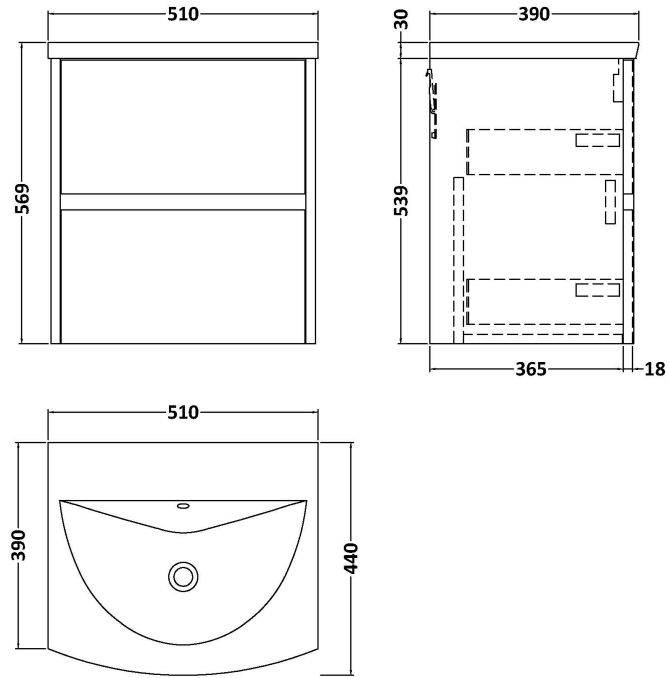

Sales Code: HAV802G

Description: 500 W/H 2-Drawer Unit & Basin 4

Packaging Details

Barcode: 5056462650739

Sales Code: NPH822

Description: 500 W/H 2-Drawer Unit (385 Deep)

Product Dimensions

Height (mm):	539
Width (mm):	500
Depth (mm):	385
Nett Weight (kg):	18.5

Packaging Dimensions

Height (mm):	560
Width (mm):	520
Depth (mm):	405
Gross Weight (kg):	19

Packaging Data

Box Colour:	Brown Cardboard Box
Box Qty:	1
Label Size:	100 x 50
Label Colour:	White Label
Label Qty:	2

Sales Code: NVM042

Description: 500 Curved Basin 1Th

Product Dimensions

Height (mm):	160
Width (mm):	510
Depth (mm):	440
Nett Weight (kg):	9

Packaging Dimensions

Height (mm):	190
Width (mm):	530
Depth (mm):	415
Gross Weight (kg):	9.5

Packaging Data

Box Colour:	Brown Cardboard Box - Printed
Box Qty:	1
Label Size:	100 x 50
Label Colour:	White Label
Label Qty:	2

Outer Box Dimensions (If Applicable)

Height (mm):	
Width (mm):	
Depth (mm):	
Gross Weight (kg):	
Barcode:	5056462620985