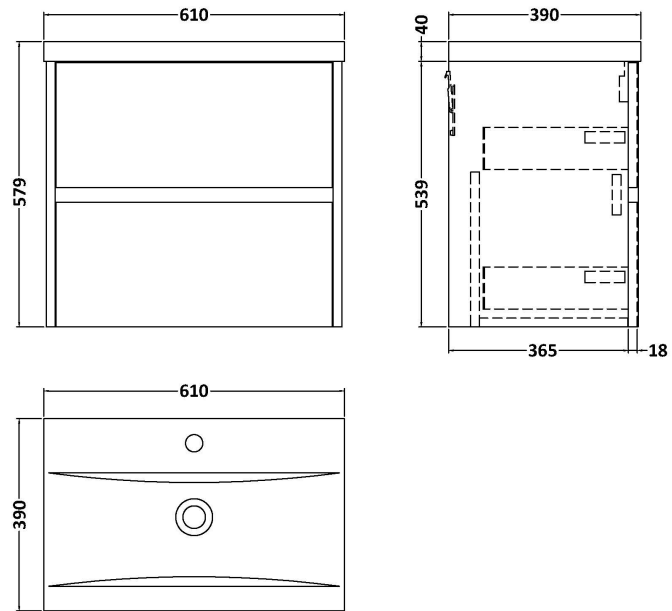

Sales Code: HAV804A

Description: 600 W/H 2-Drawer Unit & Basin 1

Packaging Details

Barcode: 5056462646480