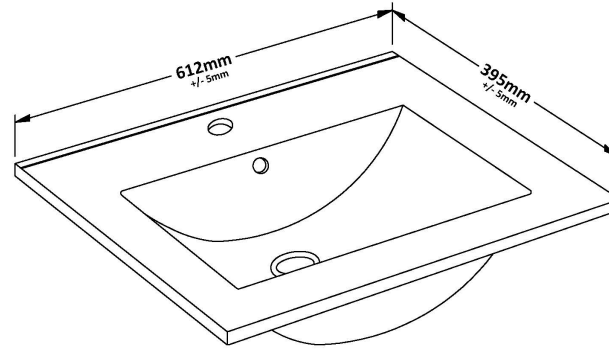

### Product Dimensions

Height (mm):	539
Width (mm):	600
Depth (mm):	385
Nett Weight (kg):	22.5

### Packaging Dimensions

Height (mm):	560
Width (mm):	620
Depth (mm):	405
Gross Weight (kg):	23

### Outer Box Dimensions (If Applicable)

Height (mm):	
Width (mm):	
Depth (mm):	
Gross Weight (kg):	
Barcode:	5056462670799

### Product Dimensions

Height (mm):	170
Width (mm):	600
Depth (mm):	390
Nett Weight (kg):	10.76