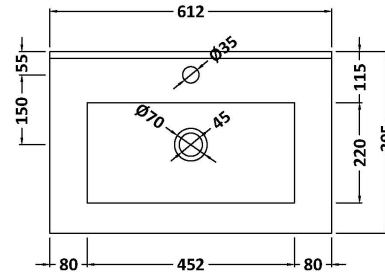

### Product Dimensions

Height (mm):	539
Width (mm):	600
Depth (mm):	385
Nett Weight (kg):	22.5

### Packaging Dimensions

Height (mm):	560
Width (mm):	620
Depth (mm):	405
Gross Weight (kg):	23

### Outer Box Dimensions (If Applicable)

Height (mm):	
Width (mm):	
Depth (mm):	
Gross Weight (kg):	
Barcode:	5056462670799

### Product Dimensions

Height (mm):	170
Width (mm):	600
Depth (mm):	390
Nett Weight (kg):	10.76