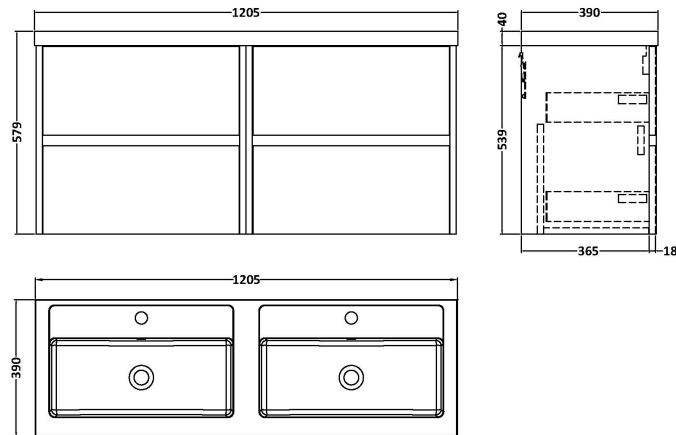

Sales Code: HAV804C

Description: 1200 W/H 4-Drawer Unit & Double Basin

Packaging Details

Barcode: 5056462650913

Sales Code: NPH824

Description: 600 W/H 2-Drawer Unit (385 Deep)

Product Dimensions

Height (mm):	539
Width (mm):	600
Depth (mm):	385
Nett Weight (kg):	22.5

Packaging Dimensions

Height (mm):	560
Width (mm):	620
Depth (mm):	405
Gross Weight (kg):	23

Packaging Data

Box Colour:	Brown Cardboard Box
Box Qty:	1
Label Size:	100 x 50
Label Colour:	White Label
Label Qty:	2

Sales Code: PMB424

Description: Double Polymarble Basin 1205 X 390

Product Dimensions

Height (mm):	390
Width (mm):	1205
Depth (mm):	157
Nett Weight (kg):	18.12

Packaging Dimensions

Height (mm):	100
Width (mm):	1205
Depth (mm):	400
Gross Weight (kg):	18.12

Packaging Data

Box Colour:	Brown Cardboard Box - Printed
Box Qty:	1
Label Size:	100 x 50
Label Colour:	White Label
Label Qty:	2

Outer Box Dimensions (If Applicable)

Height (mm):	
Width (mm):	
Depth (mm):	
Gross Weight (kg):	
Barcode:	5056211815136