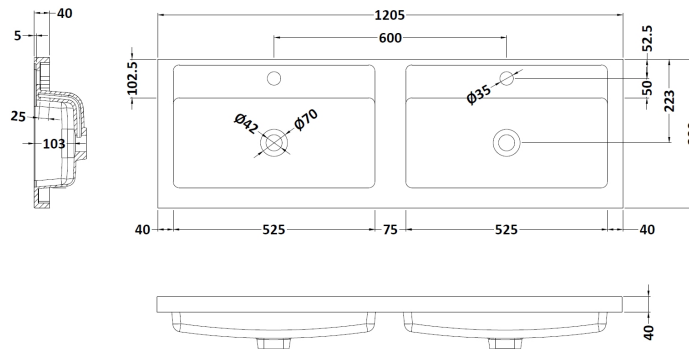

Sales Code: HAV804C

Description: 1200 W/H 4-Drawer Unit & Double Basin

Packaging Details

Barcode: 5056462650913

Sales Code: NPH824

Description: 600 W/H 2-Drawer Unit (385 Deep)

Product Dimensions

Height (mm):	539
Width (mm):	600
Depth (mm):	385
Nett Weight (kg):	22.5

Packaging Dimensions

Height (mm):	560
Width (mm):	620
Depth (mm):	405
Gross Weight (kg):	23

Packaging Data

Box Colour:	Brown Cardboard Box
Box Qty:	1
Label Size:	100 x 50
Label Colour:	White Label
Label Qty:	2

Sales Code: PMB424

Description: Double Polymarble Basin 1205 X 390

Product Dimensions

Height (mm):	390
Width (mm):	1205
Depth (mm):	157
Nett Weight (kg):	18.12

Packaging Dimensions

Height (mm):	100
Width (mm):	1205
Depth (mm):	400
Gross Weight (kg):	18.12

Packaging Data

Box Colour:	Brown Cardboard Box - Printed
Box Qty:	1
Label Size:	100 x 50
Label Colour:	White Label
Label Qty:	2

Outer Box Dimensions (If Applicable)

Height (mm):	
Width (mm):	
Depth (mm):	
Gross Weight (kg):	
Barcode:	5056211815136