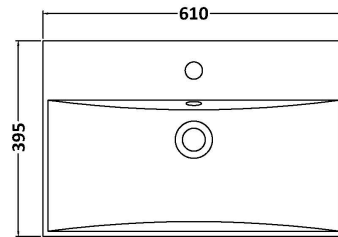

Sales Code: HAV804D

Description: 600 W/H 2-Drawer Unit & Basin 3

Packaging Details

Barcode: 5056462650616

Sales Code: NPH824

Description: 600 W/H 2-Drawer Unit (385 Deep)

Product Dimensions

Height (mm):	539
Width (mm):	600
Depth (mm):	385
Nett Weight (kg):	22.5

Packaging Dimensions

Height (mm):	560
Width (mm):	620
Depth (mm):	405
Gross Weight (kg):	23

Packaging Data

Box Colour:	Brown Cardboard Box
Box Qty:	1
Label Size:	100 x 50
Label Colour:	White Label
Label Qty:	2

Outer Box Dimensions (If Applicable)

Height (mm):	
Width (mm):	
Depth (mm):	
Gross Weight (kg):	
Barcode:	5056462670799

Product Details

Country of Origin:	United Kingdom
Fitting Instruction:	No
CE & UKCA:	N/A
FSC Certified Materials:	Yes
Colour:	Halifax Oak
Construction Method:	Cam & Wood Dowel
Construction Type:	Rigid
Cabinet Finish:	MFC Textured Woodgrain
Fascia Finish:	MFC Textured Woodgrain
Cabinet Thickness (mm):	18
Fascia Thickness (mm):	18
Drawer Included:	Yes
Drawer Type:	80mm High Metal S/C Inc Galler
No of Shelves:	0
Hinge Type:	Not Applicable
Hinge Included:	No
Adjustable Legs:	No
Fixings Included:	Yes
Handle Style:	Not Applicable
Waste Shroud:	Yes
Handle Included:	No, Not Required
Handle Type:	Handleless

Sales Code: NVM033

Description: 600 Thin Edged Basin 1Th

Product Dimensions

Height (mm):	170
Width (mm):	610
Depth (mm):	395
Nett Weight (kg):	11

Packaging Dimensions

Height (mm):	190
Width (mm):	630
Depth (mm):	415
Gross Weight (kg):	11.5