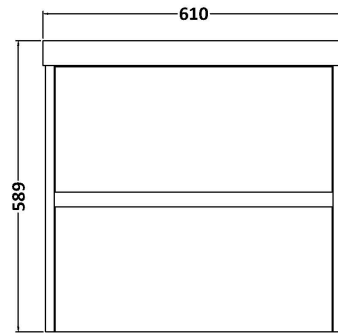

Sales Code: HAV804D

Description: 600 W/H 2-Drawer Unit & Basin 3

Packaging Details

Barcode: 5056462650616

Sales Code: NPH824

Description: 600 W/H 2-Drawer Unit (385 Deep)

Product Dimensions

Height (mm):	539
Width (mm):	600
Depth (mm):	385
Nett Weight (kg):	22.5

Packaging Dimensions

Height (mm):	560
Width (mm):	620
Depth (mm):	405
Gross Weight (kg):	23

Packaging Data

Box Colour:	Brown Cardboard Box
Box Qty:	1
Label Size:	100 x 50
Label Colour:	White Label
Label Qty:	2

Sales Code: NVM033

Description: 600 Thin Edged Basin 1Th

Product Dimensions

Height (mm):	170
Width (mm):	610
Depth (mm):	395
Nett Weight (kg):	11

Packaging Dimensions

Height (mm):	190
Width (mm):	630
Depth (mm):	415
Gross Weight (kg):	11.5

Packaging Data

Box Colour:	Brown Cardboard Box - Printed
Box Qty:	1
Label Size:	100 x 50
Label Colour:	White Label
Label Qty:	2

Outer Box Dimensions (If Applicable)

Height (mm):	
Width (mm):	
Depth (mm):	
Gross Weight (kg):	
Barcode:	5056211853428