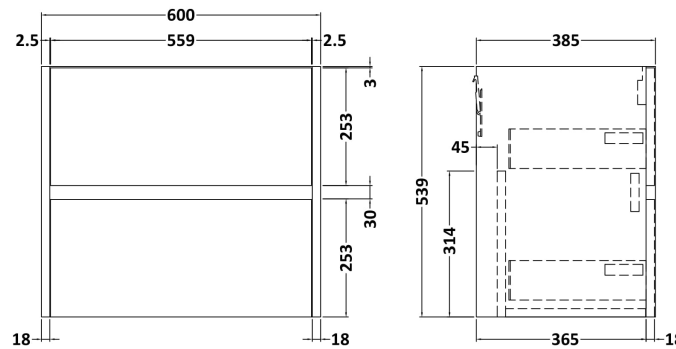

Sales Code: HAV804D

Description: 600 W/H 2-Drawer Unit & Basin 3

Packaging Details

Barcode: 5056462650616

Sales Code: NPH824

Description: 600 W/H 2-Drawer Unit (385 Deep)

Product Dimensions

Height (mm):	539
Width (mm):	600
Depth (mm):	385
Nett Weight (kg):	22.5

Packaging Dimensions

Height (mm):	560
Width (mm):	620
Depth (mm):	405
Gross Weight (kg):	23

Packaging Data

Box Colour:	Brown Cardboard Box
Box Qty:	1
Label Size:	100 x 50
Label Colour:	White Label
Label Qty:	2

Sales Code: NVM033

Description: 600 Thin Edged Basin 1Th

Product Dimensions

Height (mm):	170
Width (mm):	610
Depth (mm):	395
Nett Weight (kg):	11

Packaging Dimensions

Height (mm):	190
Width (mm):	630
Depth (mm):	415
Gross Weight (kg):	11.5

Packaging Data

Box Colour:	Brown Cardboard Box - Printed
Box Qty:	1
Label Size:	100 x 50
Label Colour:	White Label
Label Qty:	2

Outer Box Dimensions (If Applicable)

Height (mm):	
Width (mm):	
Depth (mm):	
Gross Weight (kg):	
Barcode:	5056211853428