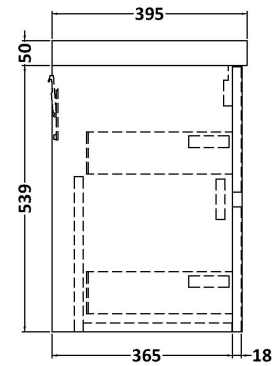

Sales Code: HAV804D

Description: 600 W/H 2-Drawer Unit & Basin 3

Packaging Details

Barcode: 5056462650616

Sales Code: NPH824

Description: 600 W/H 2-Drawer Unit (385 Deep)

Product Dimensions

Height (mm):	539
Width (mm):	600
Depth (mm):	385
Nett Weight (kg):	22.5

Packaging Dimensions

Height (mm):	560
Width (mm):	620
Depth (mm):	405
Gross Weight (kg):	23

Packaging Data

Box Colour:	Brown Cardboard Box
Box Qty:	1
Label Size:	100 x 50
Label Colour:	White Label
Label Qty:	2

Sales Code: NVM033

Description: 600 Thin Edged Basin 1Th

Product Dimensions

Height (mm):	170
Width (mm):	610
Depth (mm):	395
Nett Weight (kg):	11

Packaging Dimensions

Height (mm):	190
Width (mm):	630
Depth (mm):	415
Gross Weight (kg):	11.5

Packaging Data

Box Colour:	Brown Cardboard Box - Printed
Box Qty:	1
Label Size:	100 x 50
Label Colour:	White Label
Label Qty:	2

Outer Box Dimensions (If Applicable)

Height (mm):	
Width (mm):	
Depth (mm):	
Gross Weight (kg):	
Barcode:	5056211853428