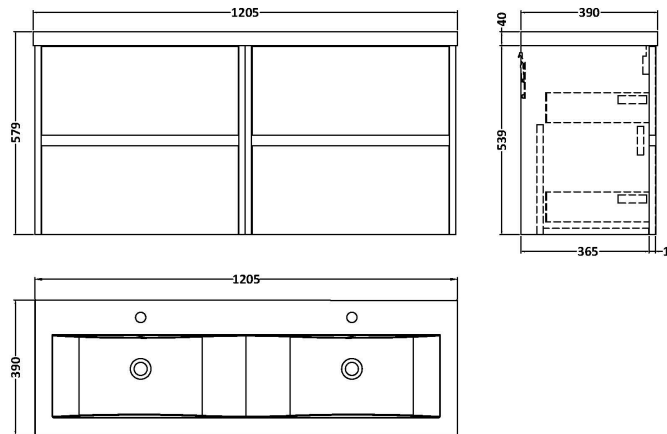

Sales Code: HAV804F

Description: 1200 W/H 4-Drawer Unit & Double Basin

Packaging Details

Barcode: 5056462650975

Sales Code: NPH824

Description: 600 W/H 2-Drawer Unit (385 Deep)

Product Dimensions

Height (mm):	539
Width (mm):	600
Depth (mm):	385
Nett Weight (kg):	22.5

Packaging Dimensions

Height (mm):	560
Width (mm):	620
Depth (mm):	405
Gross Weight (kg):	23

Packaging Data

Box Colour:	Brown Cardboard Box
Box Qty:	1
Label Size:	100 x 50
Label Colour:	White Label
Label Qty:	2

Sales Code: CBM424

Description: Double Ceramic Basin 1208X392

Product Dimensions

Height (mm):	390
Width (mm):	1205
Depth (mm):	175
Nett Weight (kg):	27

Packaging Dimensions

Height (mm):	205
Width (mm):	1270
Depth (mm):	510
Gross Weight (kg):	27

Packaging Data

Box Colour:	Brown Cardboard Box - Printed
Box Qty:	1
Label Size:	100 x 50
Label Colour:	White Label
Label Qty:	2

Outer Box Dimensions (If Applicable)

Height (mm):	
Width (mm):	
Depth (mm):	
Gross Weight (kg):	
Barcode:	5056211875826