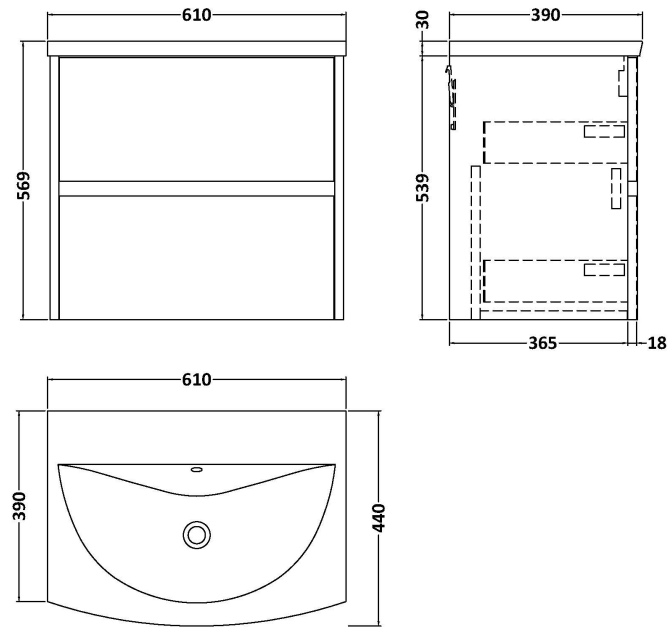

Sales Code: HAV804G

Description: 600 W/H 2-Drawer Unit & Basin 4

Packaging Details

Barcode: 5056462650791

Sales Code: NPH824

Description: 600 W/H 2-Drawer Unit (385 Deep)

Product Dimensions

Height (mm):	539
Width (mm):	600
Depth (mm):	385
Nett Weight (kg):	22.5

Packaging Dimensions

Height (mm):	560
Width (mm):	620
Depth (mm):	405
Gross Weight (kg):	23

Packaging Data

Box Colour:	Brown Cardboard Box
Box Qty:	1
Label Size:	100 x 50
Label Colour:	White Label
Label Qty:	2

Sales Code: NVM043

Description: 600 Curved Basin 1Th

Product Dimensions

Height (mm):	160
Width (mm):	610
Depth (mm):	440
Nett Weight (kg):	11

Packaging Dimensions

Height (mm):	190
Width (mm):	630
Depth (mm):	415
Gross Weight (kg):	11.5

Packaging Data

Box Colour:	Brown Cardboard Box - Printed
Box Qty:	1
Label Size:	100 x 50
Label Colour:	White Label
Label Qty:	2

Outer Box Dimensions (If Applicable)

Height (mm):	
Width (mm):	
Depth (mm):	
Gross Weight (kg):	
Barcode:	5056462620961