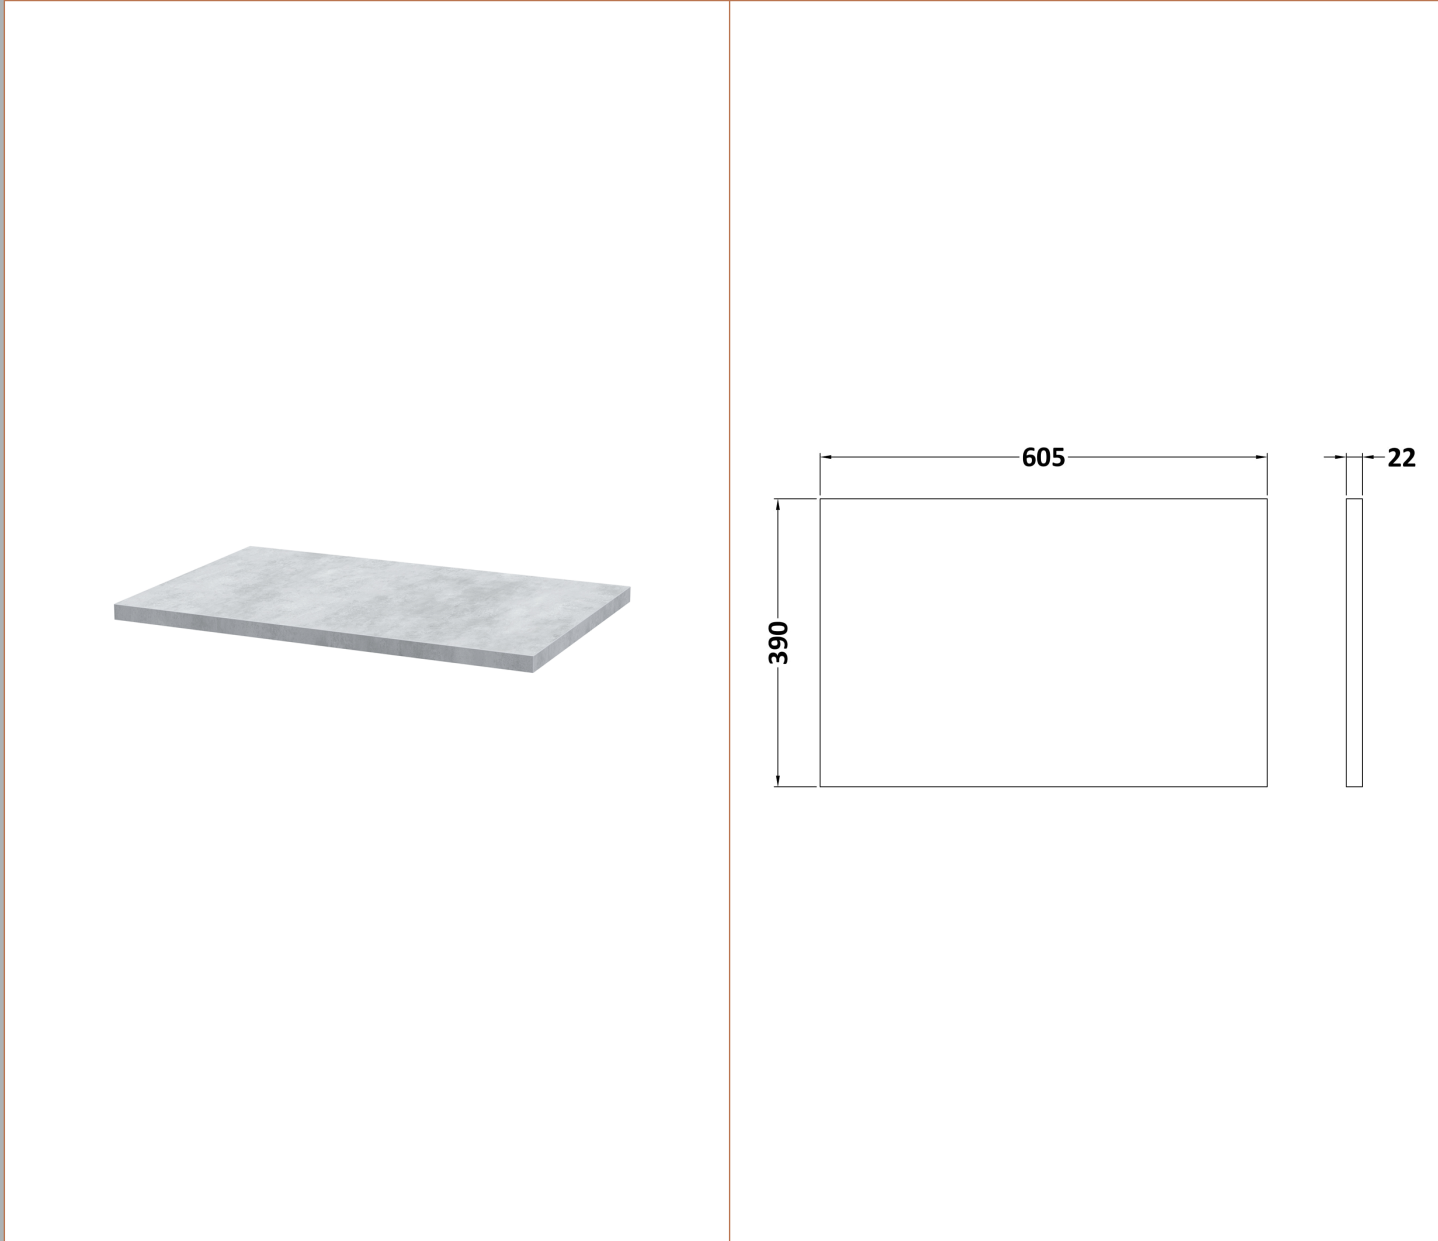

Sales Code: HAV804LBG

Description: 600 W/H 2-Drawer Unit & Laminate Top

Packaging Details

Barcode: 5056462651330

Sales Code: NPH824

Description: 600 W/H 2-Drawer Unit (385 Deep)

Product Dimensions

Height (mm):	539
Width (mm):	600
Depth (mm):	385
Nett Weight (kg):	22.5

Packaging Dimensions

Height (mm):	560
Width (mm):	620
Depth (mm):	405
Gross Weight (kg):	23

Packaging Data

Box Colour:	Brown Cardboard Box
Box Qty:	1
Label Size:	100 x 50
Label Colour:	White Label
Label Qty:	2

Outer Box Dimensions (If Applicable)

Height (mm):	
Width (mm):	
Depth (mm):	
Gross Weight (kg):	
Barcode:	5056462670799

Product Details

Country of Origin:	United Kingdom
Fitting Instruction:	No
CE & UKCA:	N/A
FSC Certified Materials:	Yes
Colour:	Halifax Oak
Construction Method:	Cam & Wood Dowel
Construction Type:	Rigid
Cabinet Finish:	MFC Textured Woodgrain
Fascia Finish:	MFC Textured Woodgrain
Cabinet Thickness (mm):	18
Fascia Thickness (mm):	18
Drawer Included:	Yes
Drawer Type:	80mm High Metal S/C Inc Galler
No of Shelves:	0
Hinge Type:	Not Applicable
Hinge Included:	No
Adjustable Legs:	No
Fixings Included:	Yes
Handle Style:	Not Applicable
Waste Shroud:	Yes
Handle Included:	No, Not Required
Handle Type:	Handleless

Sales Code: LBG600

Description: Laminate Worktop 605X390x22mm

Product Dimensions

Height (mm):	22
Width (mm):	605
Depth (mm):	390
Nett Weight (kg):	2

Packaging Dimensions

Height (mm):	25
Width (mm):	610
Depth (mm):	455
Gross Weight (kg):	2