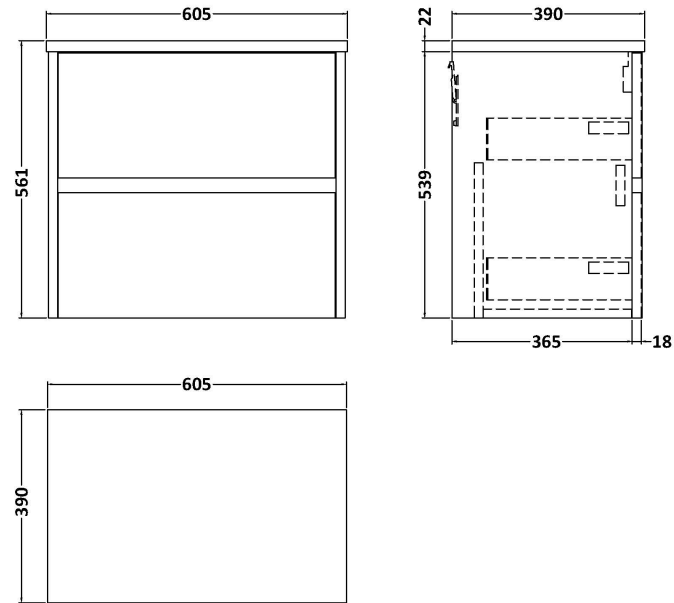

Sales Code: HAV804LBG

Description: 600 W/H 2-Drawer Unit & Laminate Top

Packaging Details

Barcode: 5056462651330

Sales Code: NPH824

Description: 600 W/H 2-Drawer Unit (385 Deep)

Product Dimensions

Height (mm):	539
Width (mm):	600
Depth (mm):	385
Nett Weight (kg):	22.5

Packaging Dimensions

Height (mm):	560
Width (mm):	620
Depth (mm):	405
Gross Weight (kg):	23

Packaging Data

Box Colour:	Brown Cardboard Box
Box Qty:	1
Label Size:	100 x 50
Label Colour:	White Label
Label Qty:	2

Sales Code: LBG600

Description: Laminate Worktop 605X390x22mm

Product Dimensions

Height (mm):	22
Width (mm):	605
Depth (mm):	390
Nett Weight (kg):	2

Packaging Dimensions

Height (mm):	25
Width (mm):	610
Depth (mm):	455
Gross Weight (kg):	2

Packaging Data

Box Colour:	Brown Cardboard Box
Box Qty:	1
Label Size:	100 x 50
Label Colour:	White Label
Label Qty:	1

Outer Box Dimensions (If Applicable)

Height (mm):	
Width (mm):	
Depth (mm):	
Gross Weight (kg):	
Barcode:	5056211874164