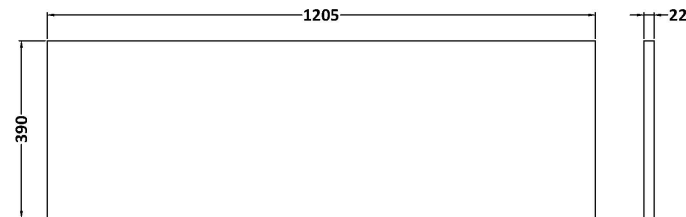

**Sales Code:** HAV804LSW2

**Description:** 1200 W/H 4-Drawer Unit & Laminate Top

**Packaging Details**

Barcode: 5056678458273

**Sales Code:** LSW1200

**Description:** Laminate Worktop 1205X390x22mm

**Product Dimensions**

Height (mm):	22
Width (mm):	1205
Depth (mm):	390
Nett Weight (kg):	5

**Packaging Dimensions**

Height (mm):	25
Width (mm):	1215
Depth (mm):	455
Gross Weight (kg):	5

**Packaging Data**

Box Colour:	Brown Cardboard Box
Box Qty:	1
Label Size:	100 x 50
Label Colour:	White Label
Label Qty:	1

### Product Dimensions

Height (mm):	539
Width (mm):	600
Depth (mm):	385
Nett Weight (kg):	22.5

### Packaging Dimensions

Height (mm):	560
Width (mm):	620
Depth (mm):	405
Gross Weight (kg):	23