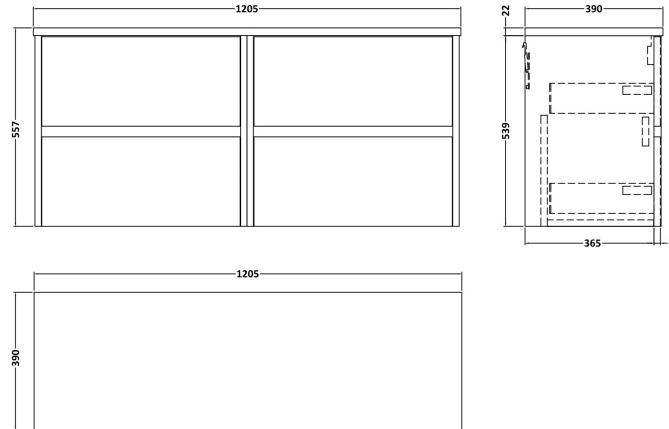

**Sales Code:** HAV804LSW2

**Description:** 1200 W/H 4-Drawer Unit & Laminate Top

**Packaging Details**

Barcode: 5056678458273

**Sales Code:** LSW1200

**Description:** Laminate Worktop 1205X390x22mm

**Product Dimensions**

Height (mm):	22
Width (mm):	1205
Depth (mm):	390
Nett Weight (kg):	5

**Packaging Dimensions**

Height (mm):	25
Width (mm):	1215
Depth (mm):	455
Gross Weight (kg):	5

**Packaging Data**

Box Colour:	Brown Cardboard Box
Box Qty:	1
Label Size:	100 x 50
Label Colour:	White Label
Label Qty:	1

### Product Dimensions

Height (mm):	539
Width (mm):	600
Depth (mm):	385
Nett Weight (kg):	22.5

### Packaging Dimensions

Height (mm):	560
Width (mm):	620
Depth (mm):	405
Gross Weight (kg):	23